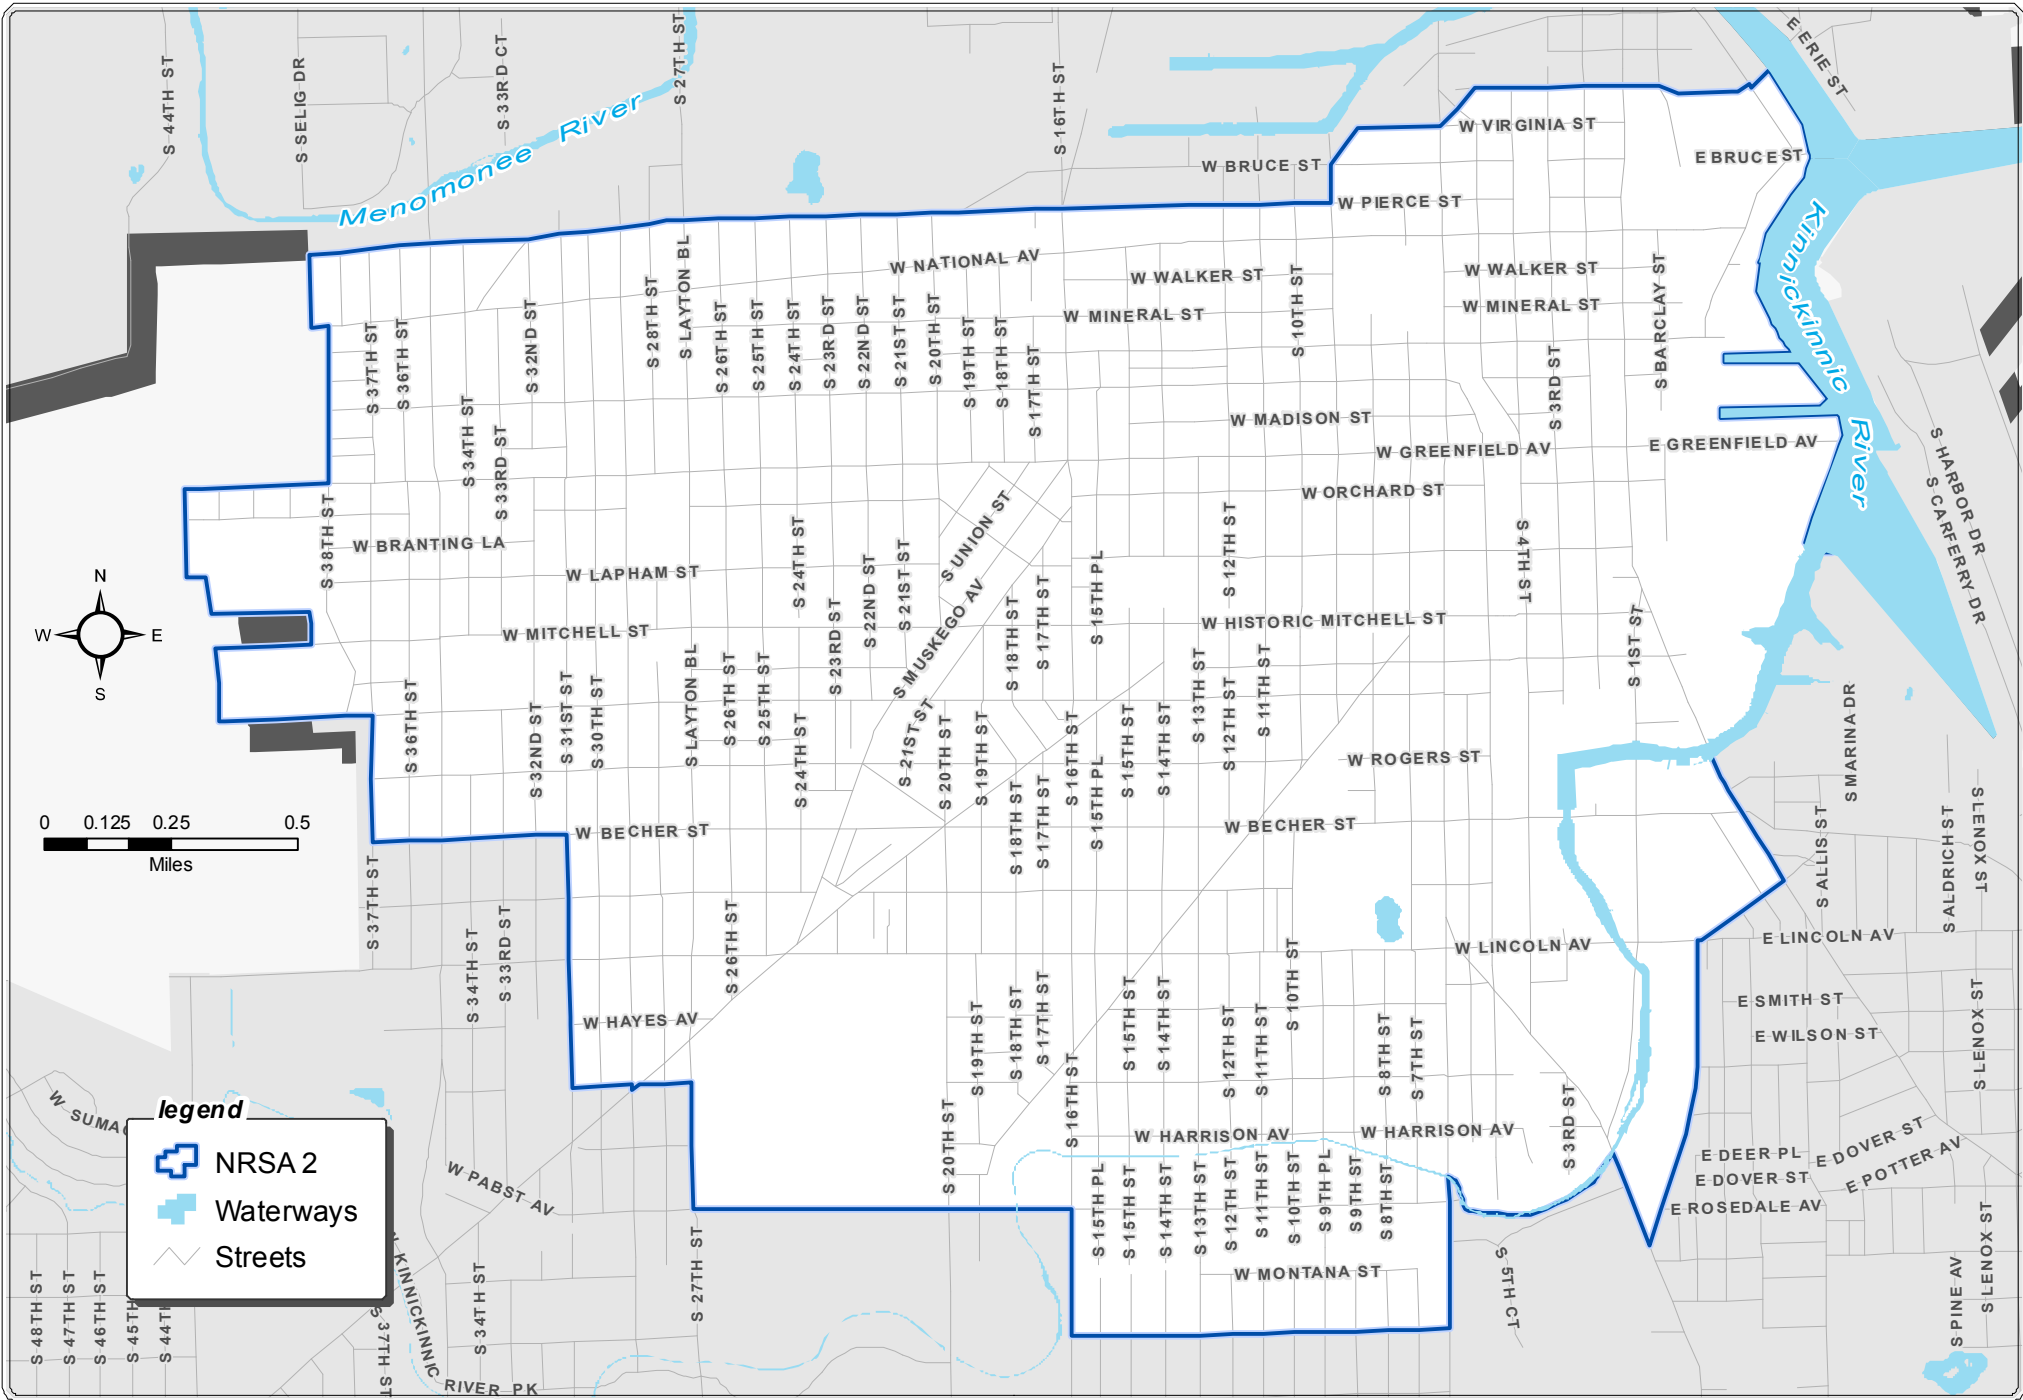

City of Milwaukee Neighborhood Revitalization Strategy (NRSA) Area 2 with Census Tracts and Aldermanic Districts

Data Sources:
 City of Milwaukee DOA-ITMD-GIS, City of Milwaukee CDGA
 Prepared By City of Milwaukee DOA-ITMD-GIS-laf, 12/2/2014