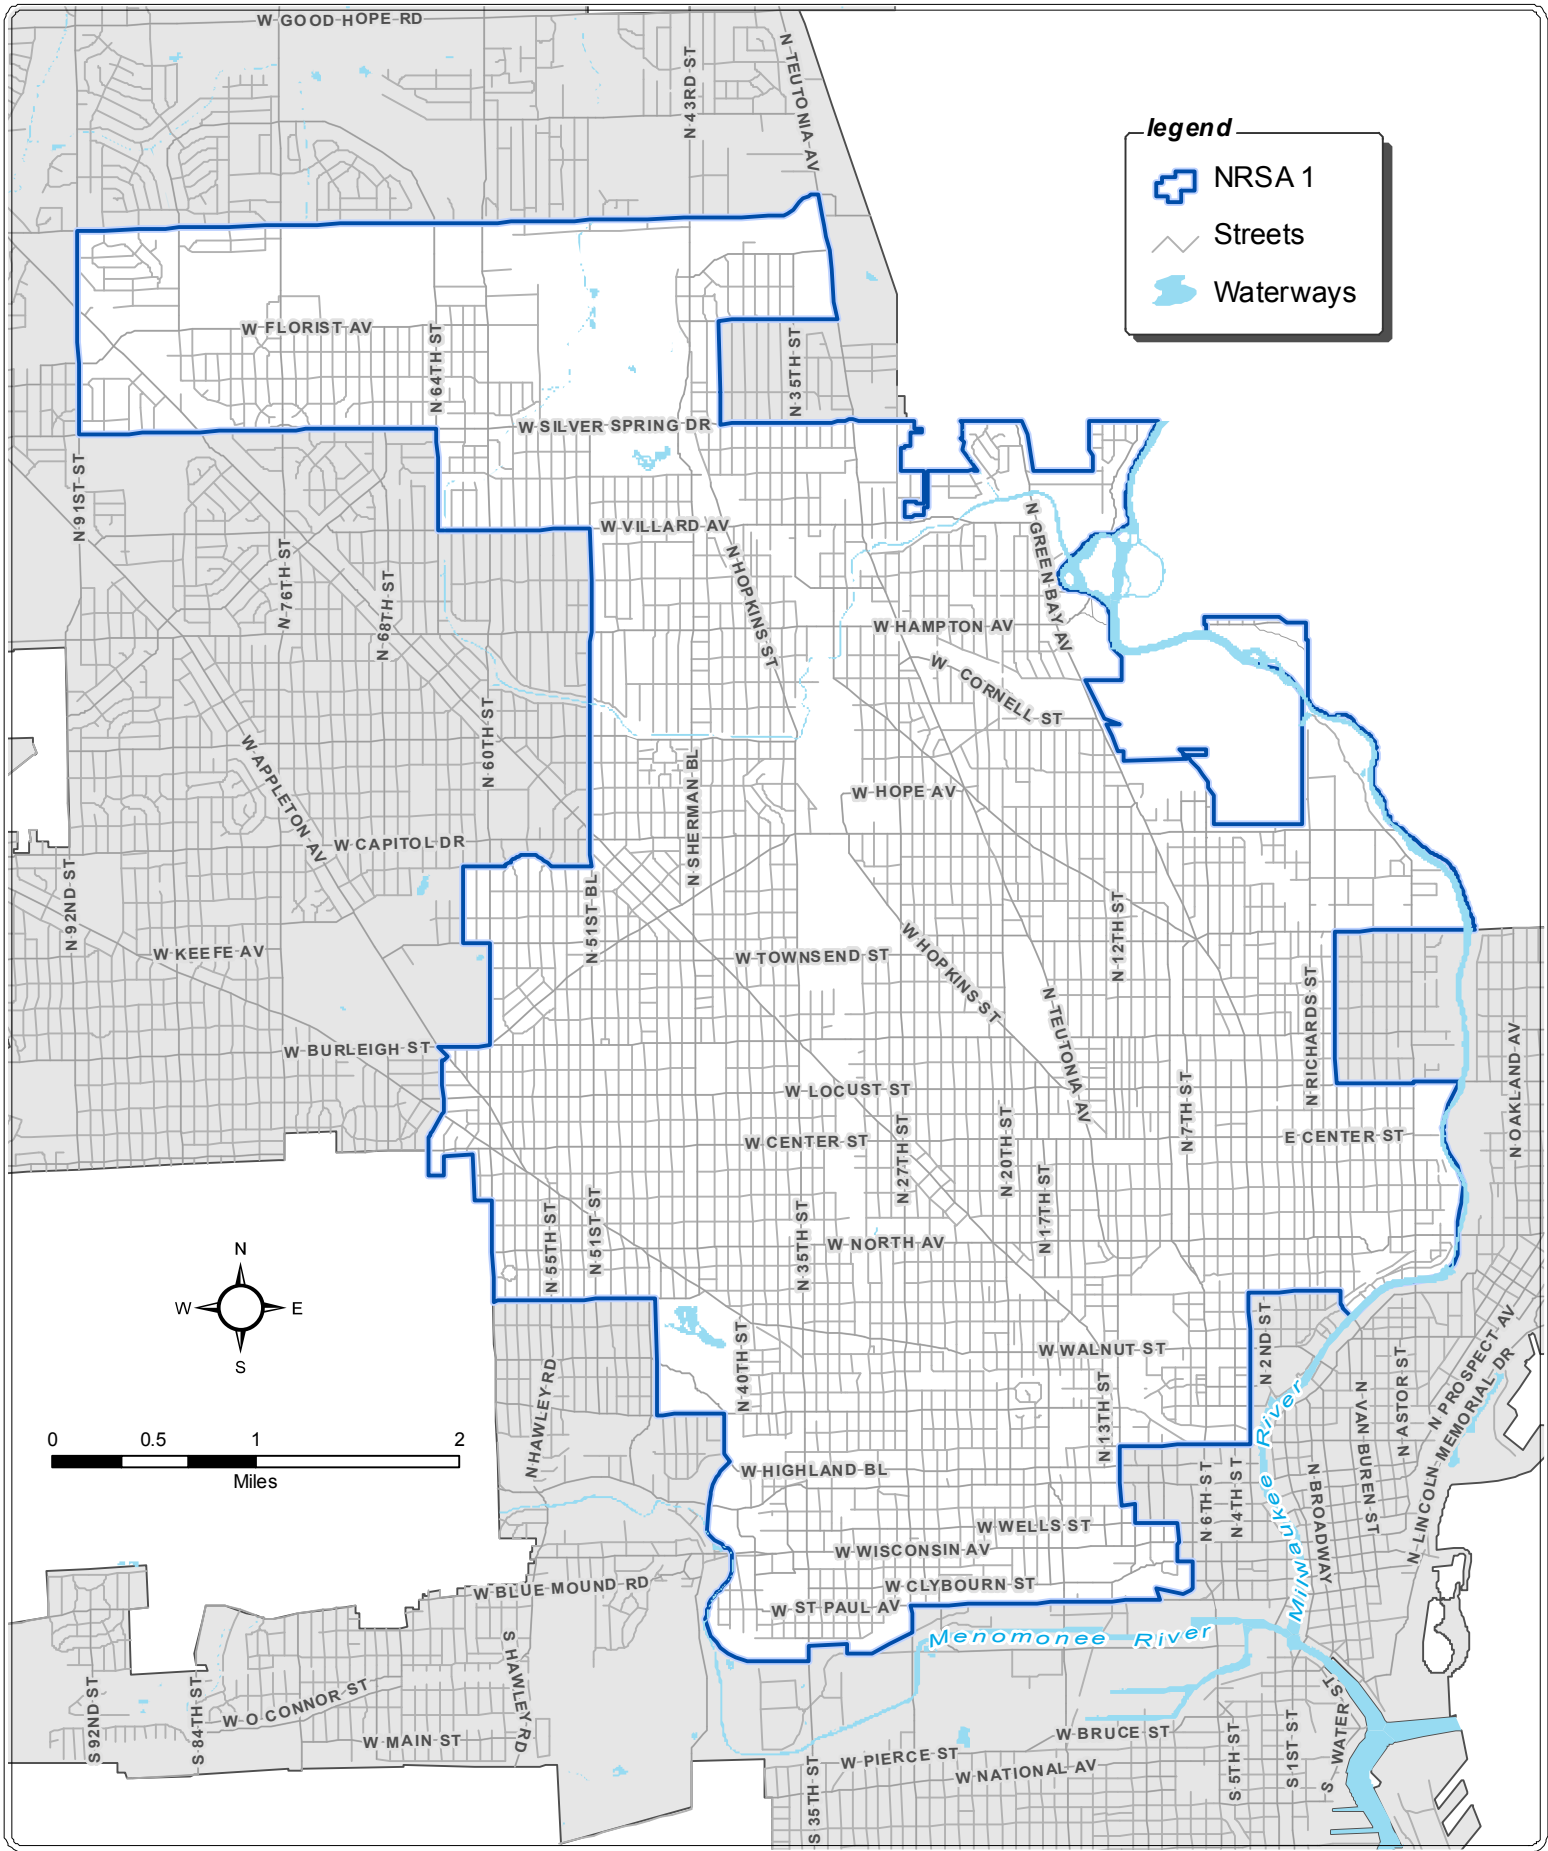

City of Milwaukee Neighborhood Revitalization Strategy (NRSA) Area 1

Data Sources:
 City of Milwaukee DOA-ITMD-GIS, City of Milwaukee CDGA
 Prepared By City of Milwaukee DOA-ITMD-GIS-Ifreder, 12/2/2014