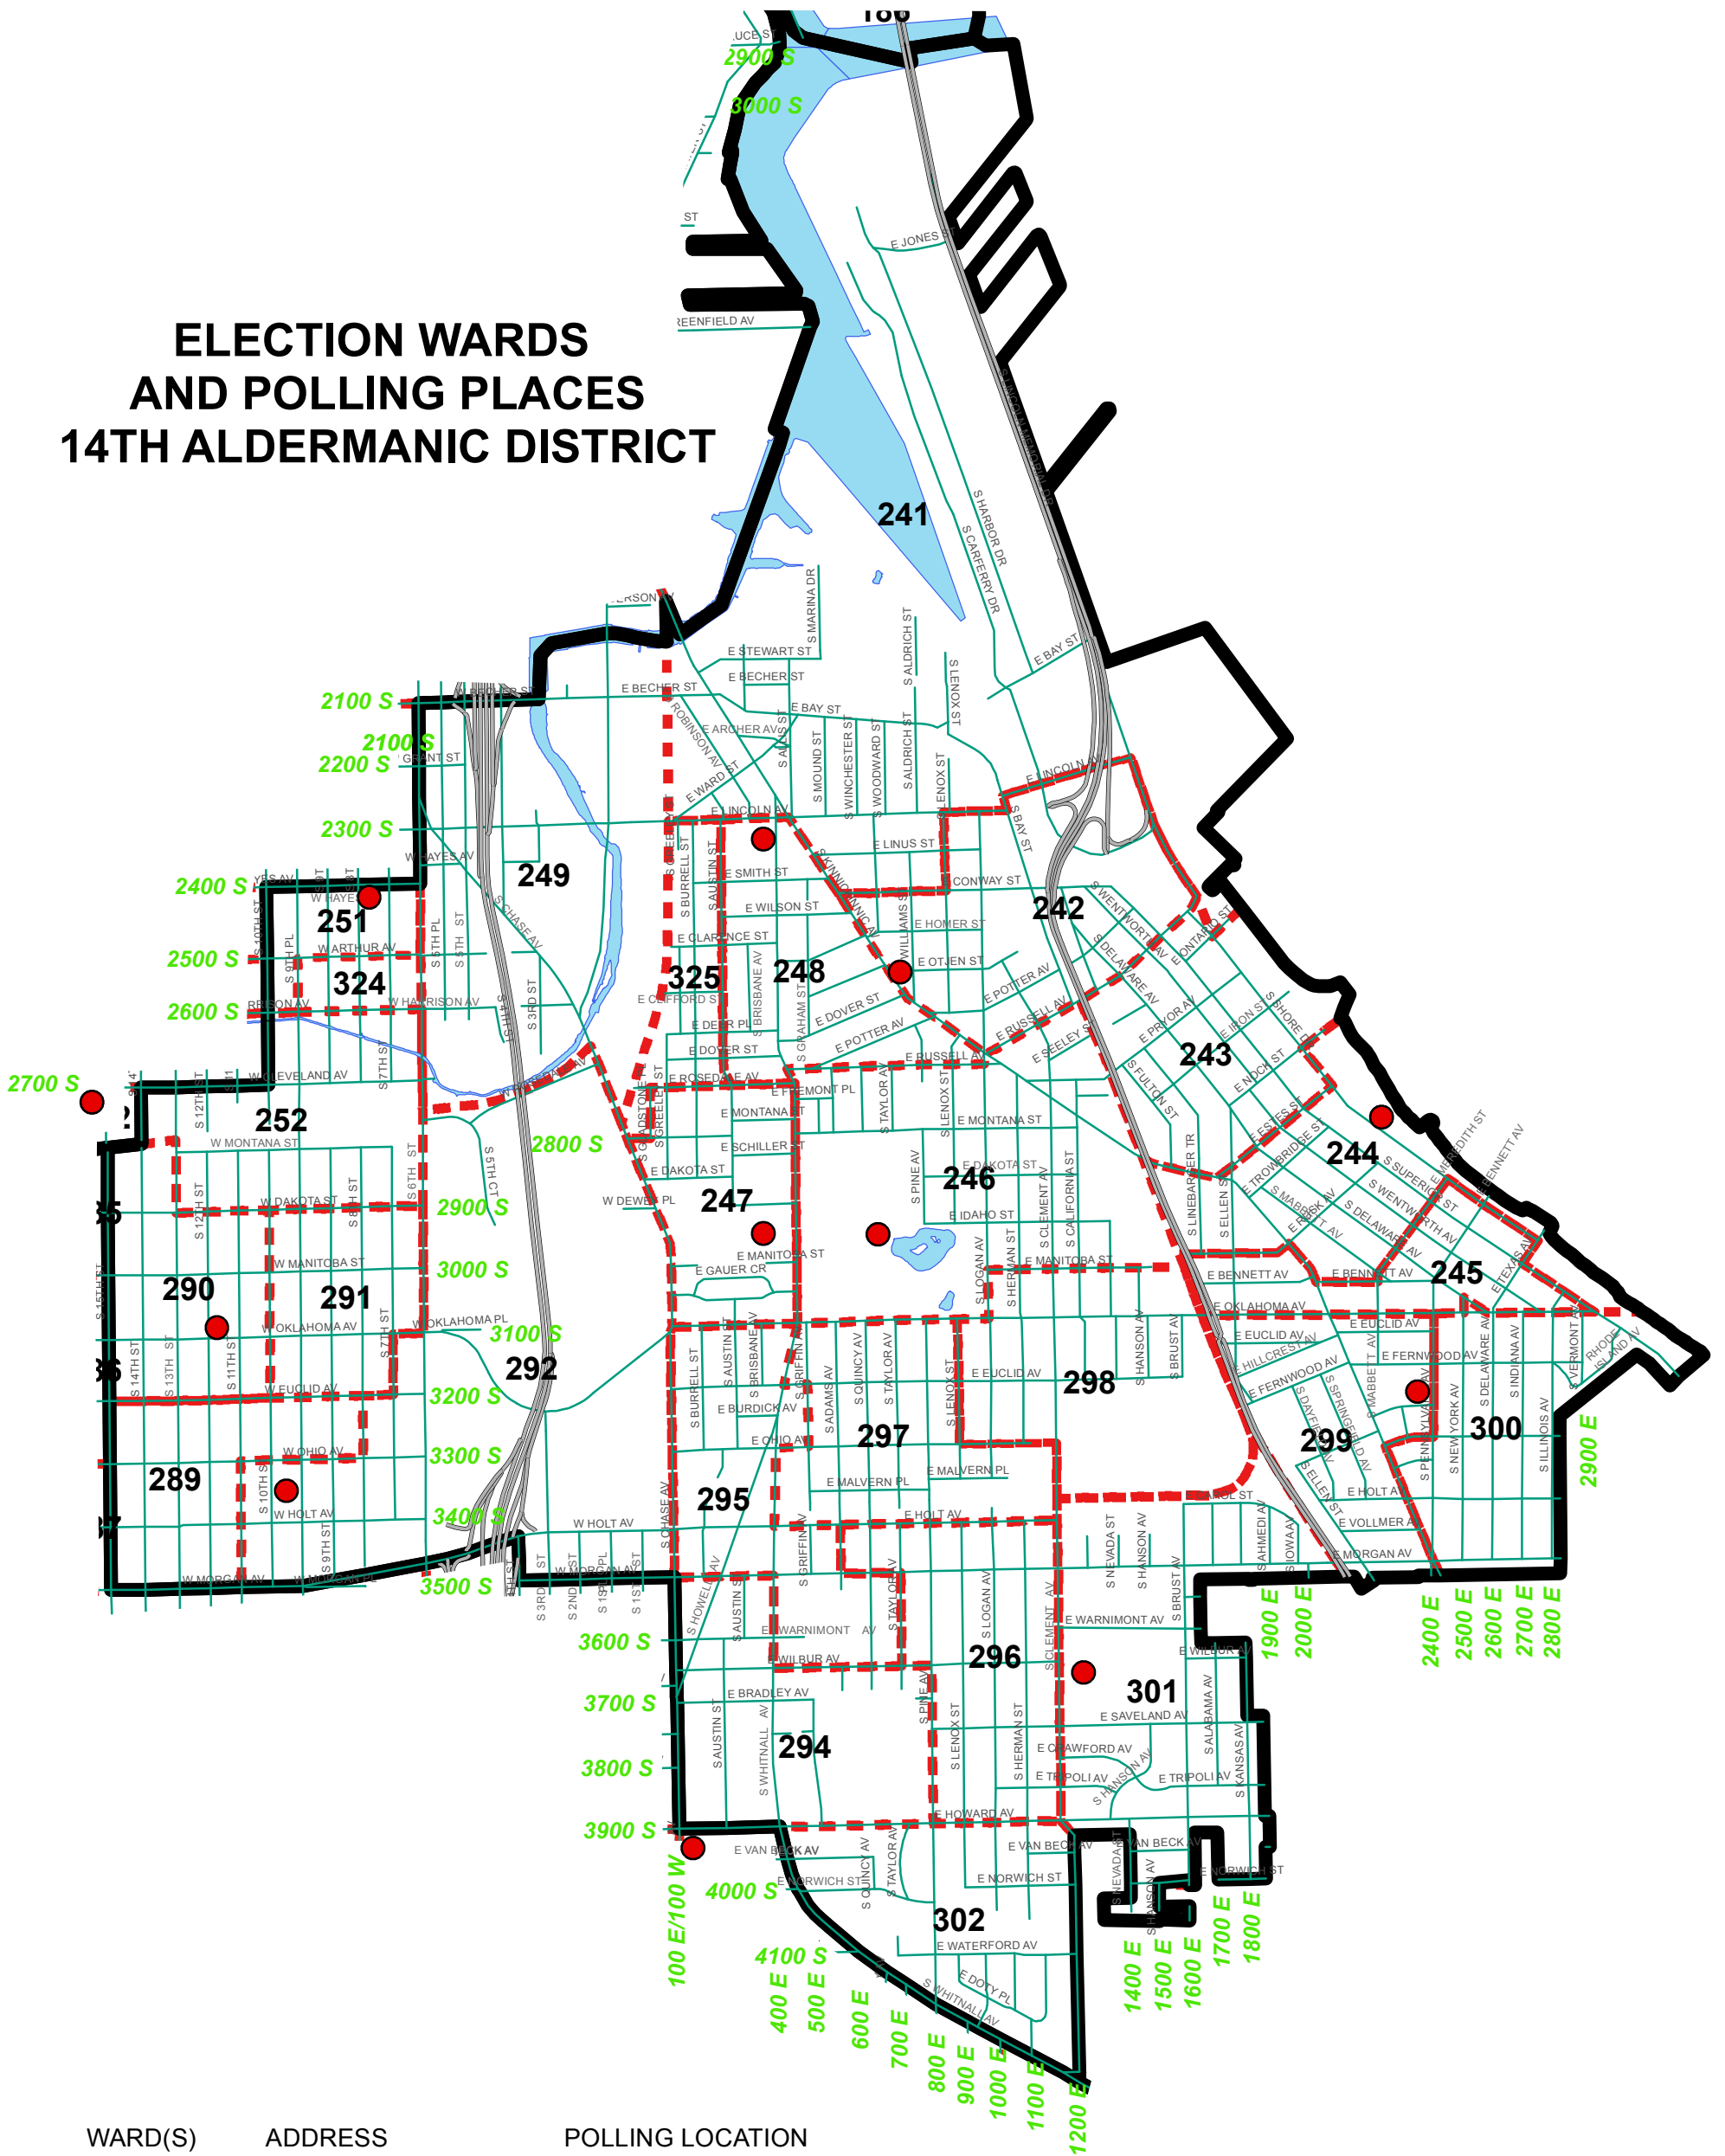

ELECTION WARDS AND POLLING PLACES 14TH ALDERMANIC DISTRICT

WARD(S)	ADDRESS	POLLING LOCATION
241,242	2566 S KINNICKINNIC AV	Bay View Library
243,244,245	2900 S SHORE DR	South Shore Park Pavilion
246,297,298	3000 S HOWELL AV	Humboldt Park Pavilion
247,295	2969 S HOWELL AV	Milw Parkside School for the Arts
248,325	2325 S HOWELL AV	Lincoln Court Apartments
249,251,324	2400 S 8TH ST	Firehouse Engine 31
252,290,322	2701 S 16TH ST	Pulaski Indoor Pool
289,292	974 W HOLT AV	Ohio Playground Fieldhouse
291	1132 W OKLAHOMA AV	St Andrew Ev Luth Church
294	3912 S HOWELL AV	Tippecanoe Library
296,301,302	3666 S CLEMENT AV	Clement Avenue School
299,300	3239 S PENNSYLVANIA AV.	Fernwood Montessori School