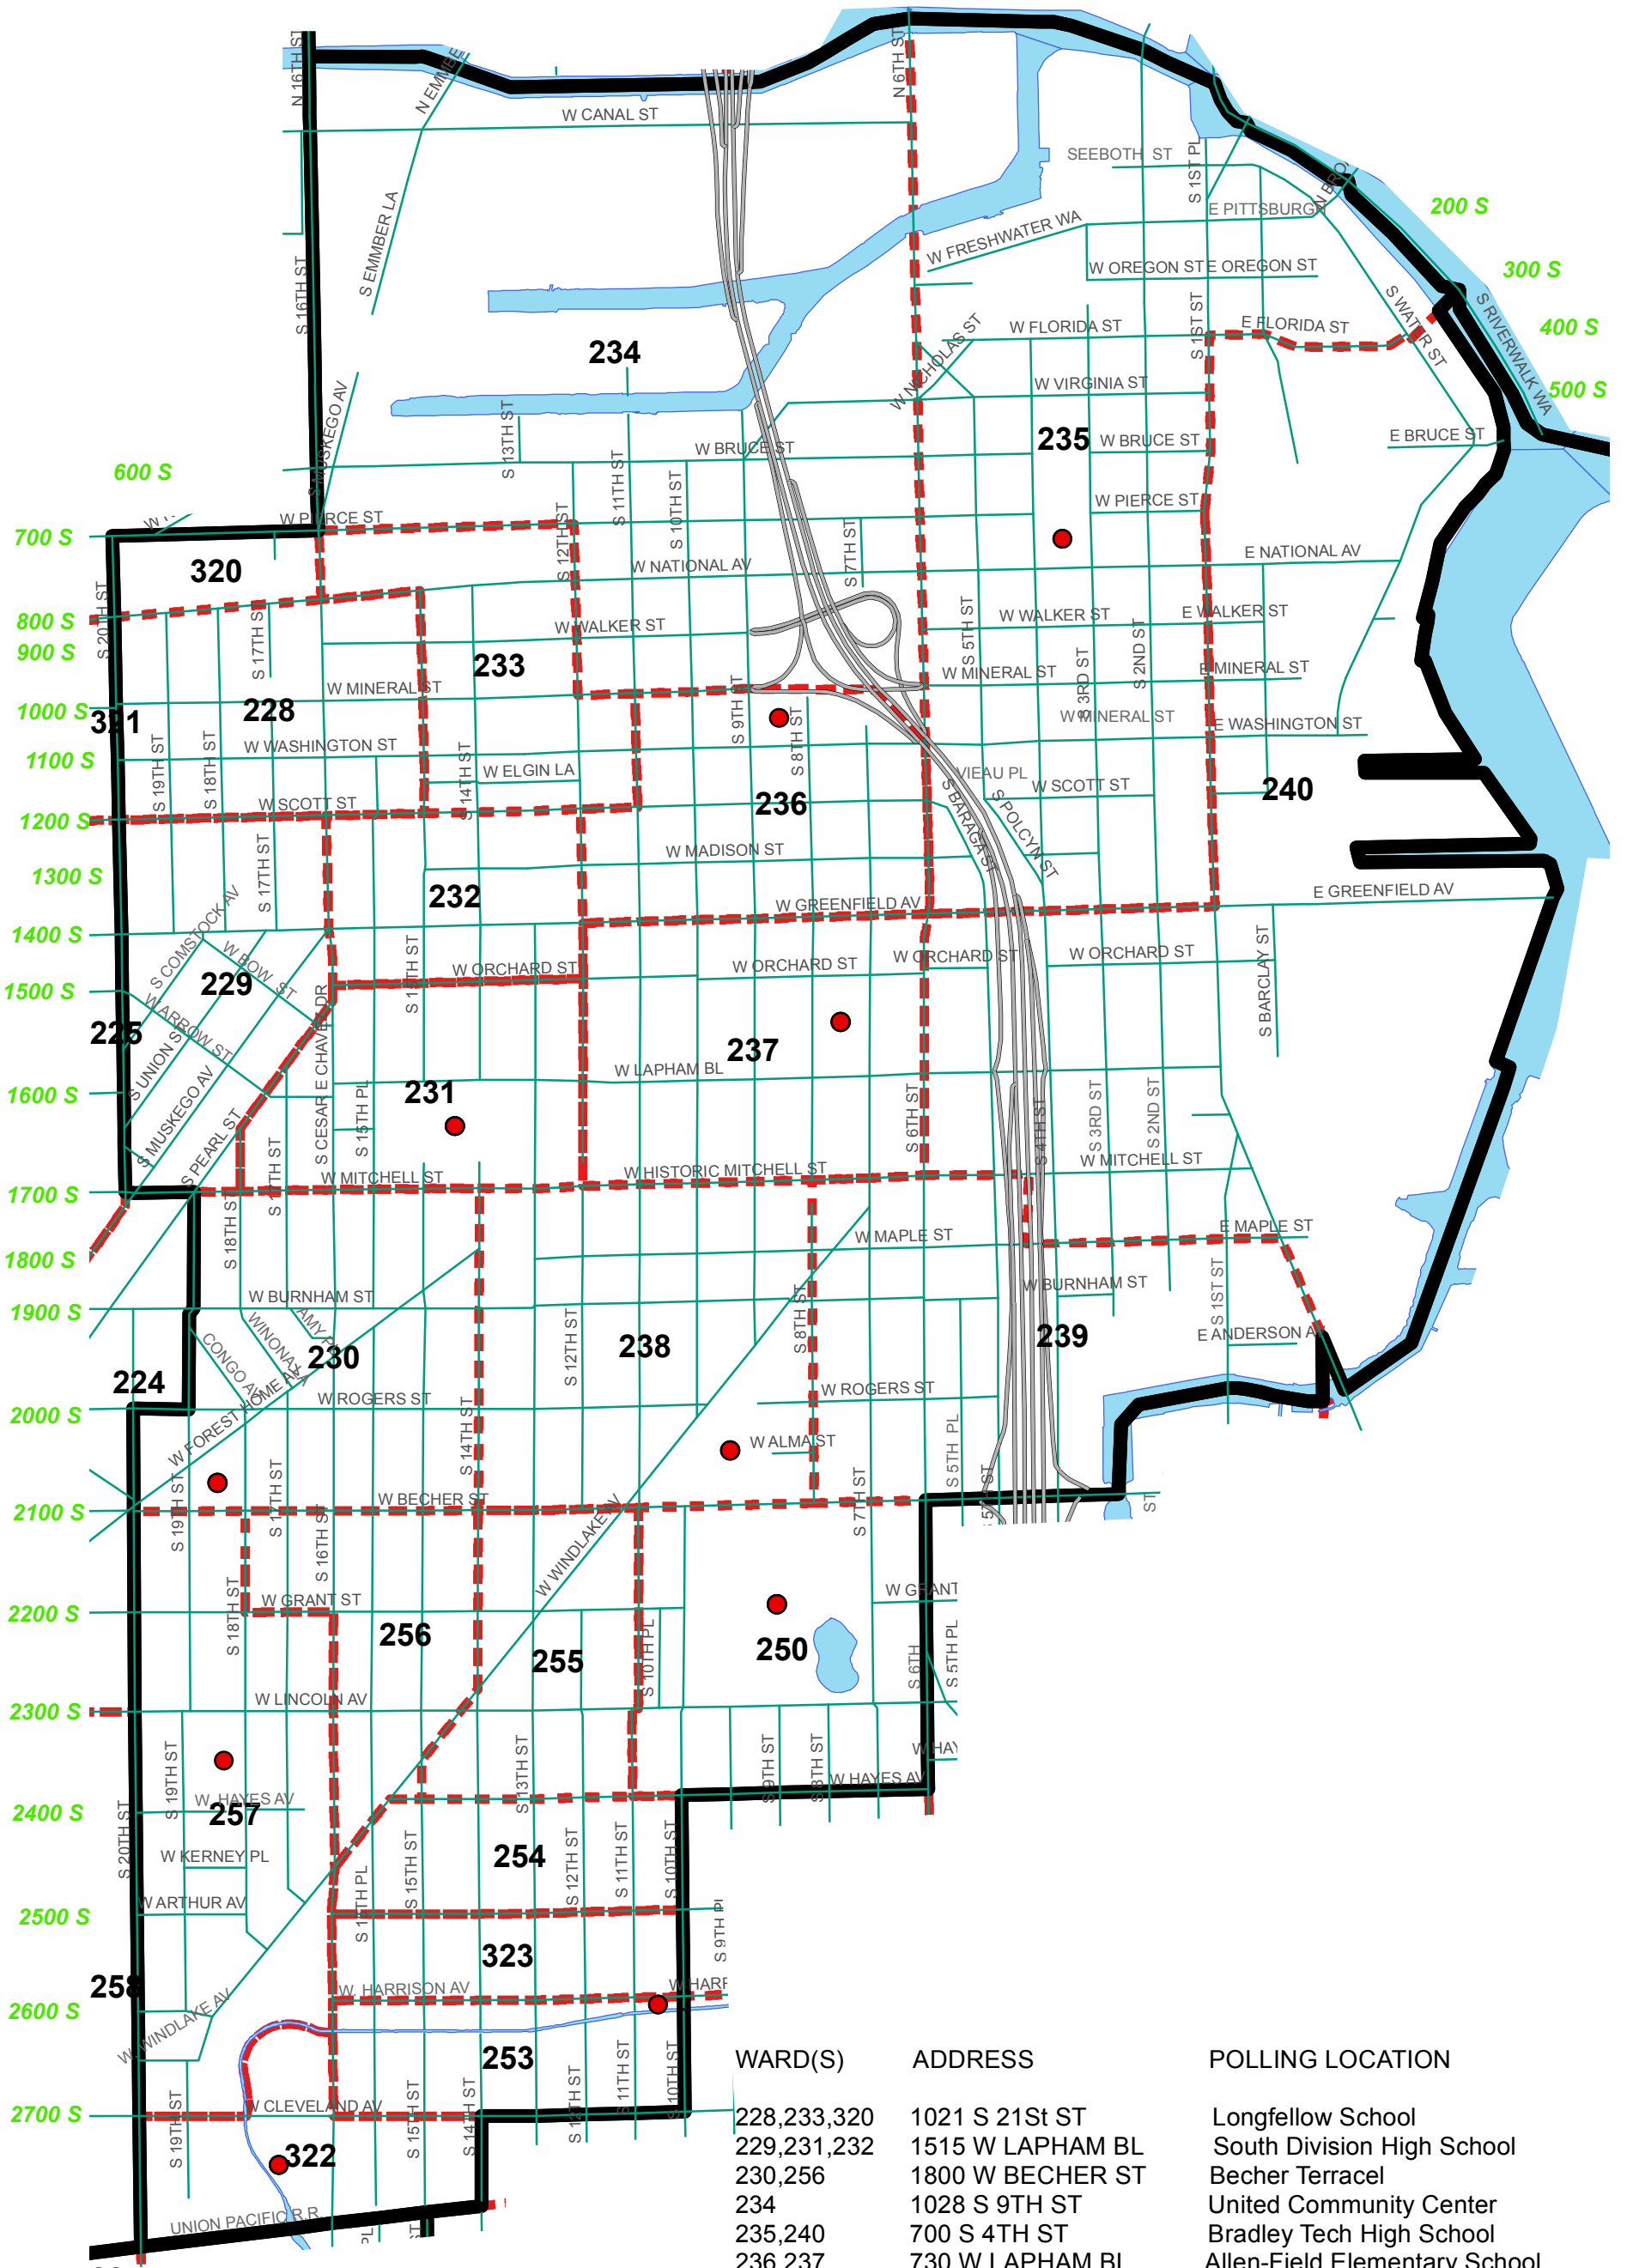

ELECTION WARDS AND POLLING PLACES 12TH ALDERMANIC DISTRICT

WARD(S)	ADDRESS	POLLING LOCATION
228,233,320	1021 S 21ST ST	Longfellow School
229,231,232	1515 W LAPHAM BL	South Division High School
230,256	1800 W BECHER ST	Becher Terracel
234	1028 S 9TH ST	United Community Center
235,240	700 S 4TH ST	Bradley Tech High School
236,237	730 W LAPHAM BL	Allen-Field Elementary School
238,239	971 W WINDLAKE AV	Kosciuszko Campus
250,254,255	2201 S 7TH ST	Kosciuszko Community Center
252,322	2701 S 16TH ST	Pulaski Indoor Pool
253,323	1020 W CLEVELAND AV	Modrzejewski Playground
257	1817 W LINCOLN AV	Lincoln Avenue School