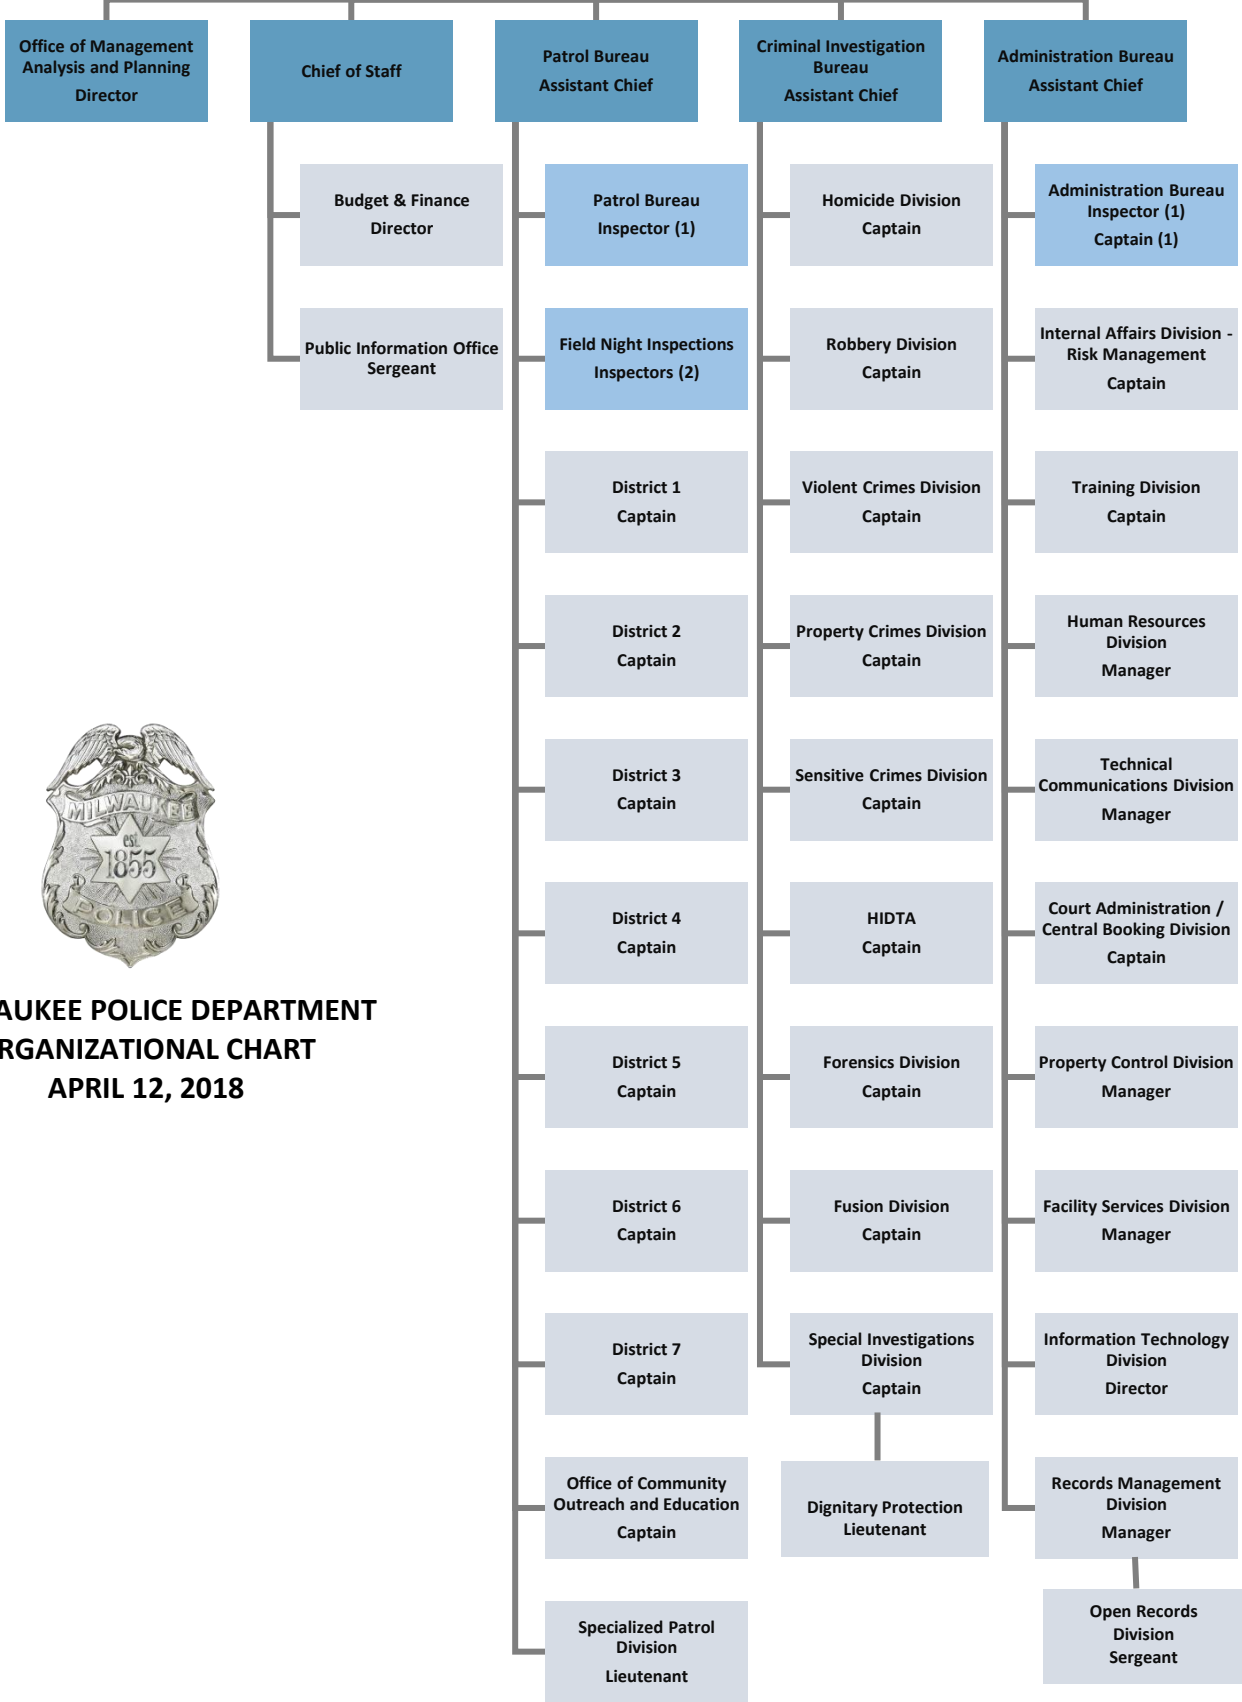

Chief of Police

**MILWAUKEE POLICE DEPARTMENT
ORGANIZATIONAL CHART
APRIL 12, 2018**