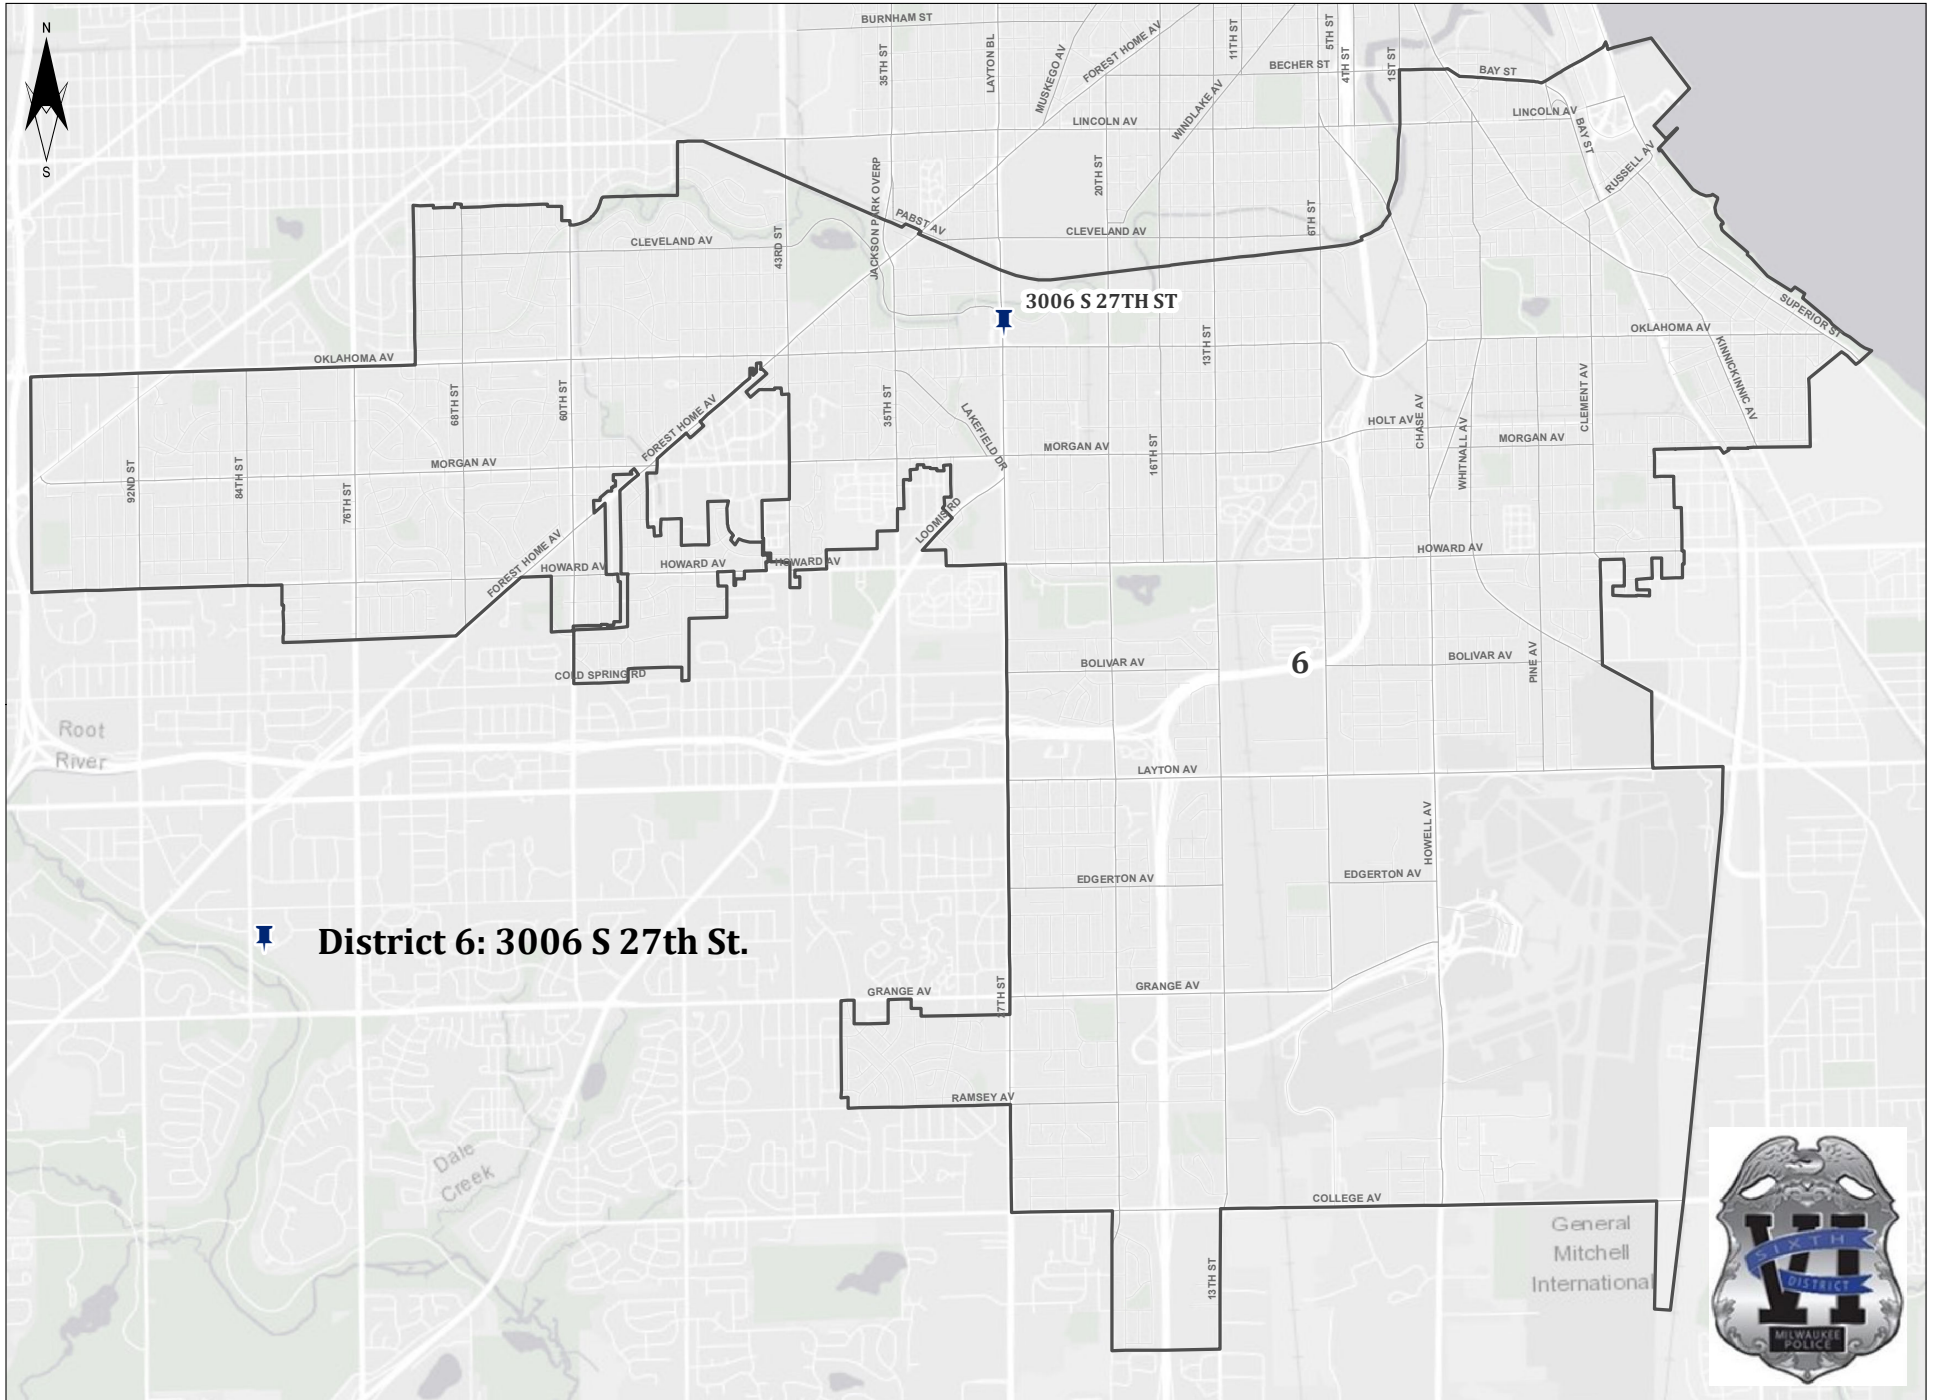

Milwaukee Police Department

Police District 6

 **District 6: 3006 S 27th St.**