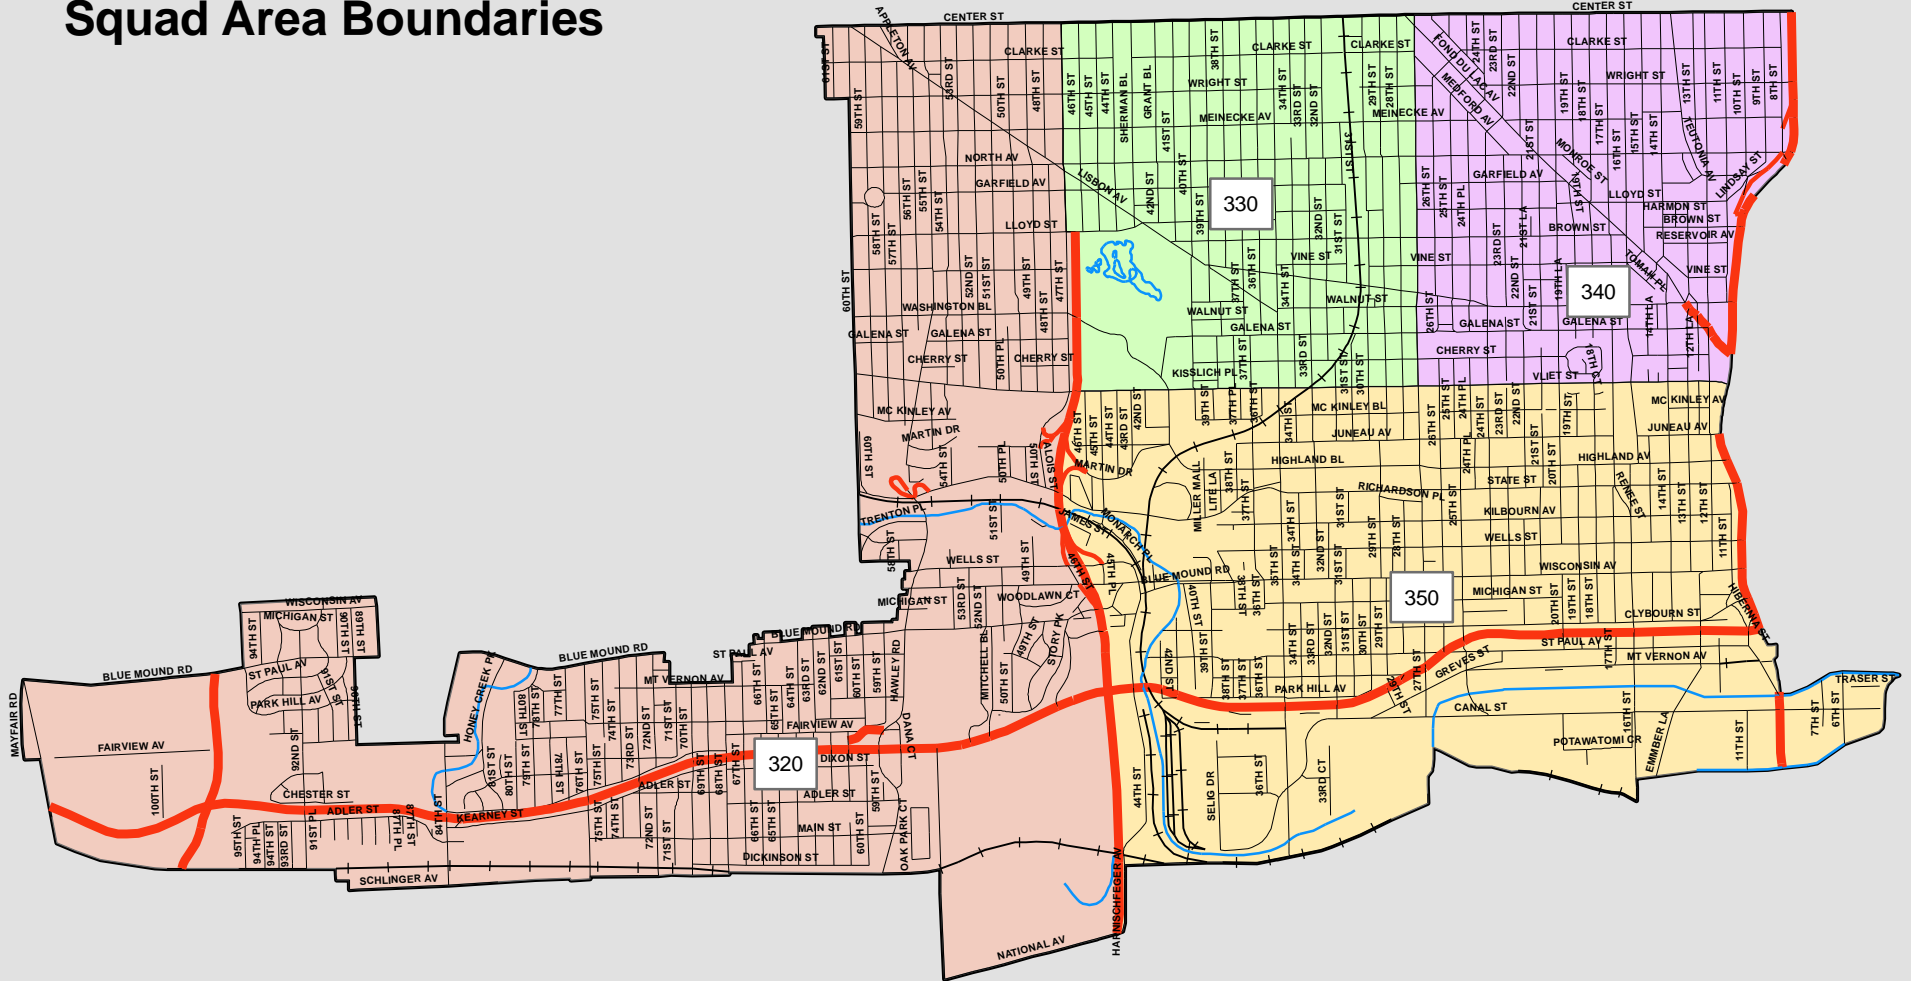

# City of Milwaukee

## District Three

### Squad Area Boundaries

0 0.2 0.4 0.8 Miles