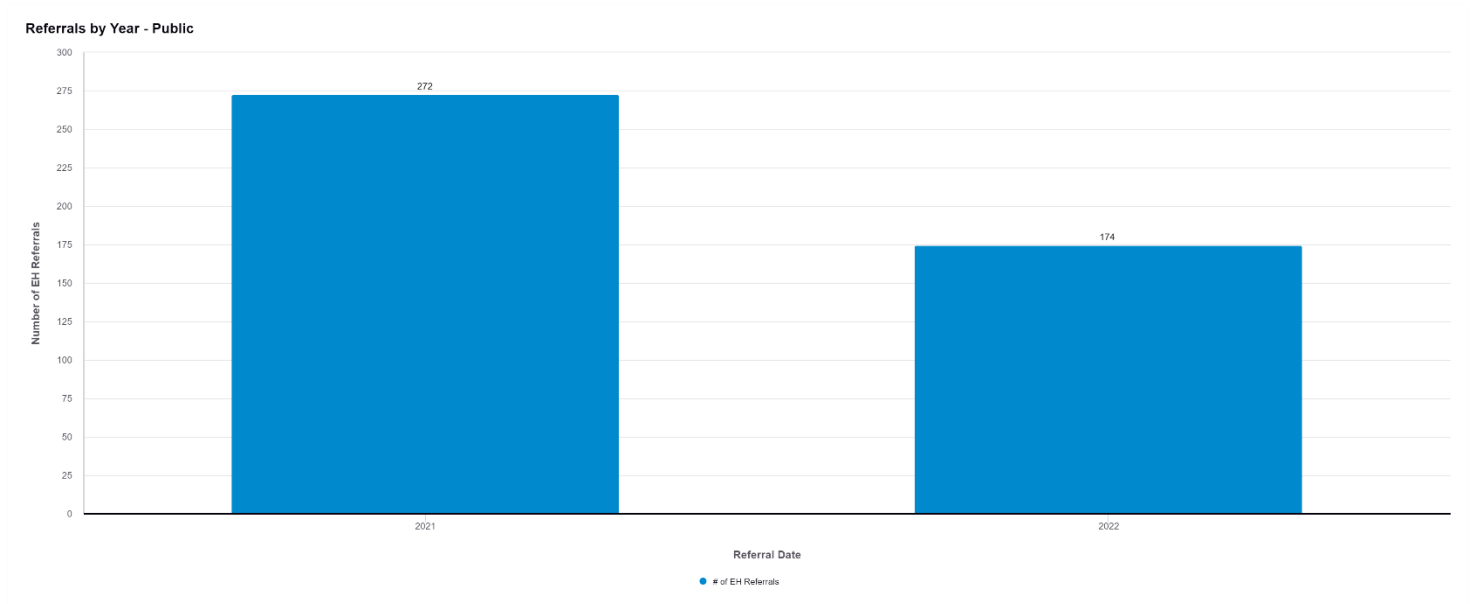

Referrals by Year:

Number of environmental referrals made each year; Includes all known addresses at statutory elevated blood lead levels

Orders Issued by Type and Year:

Number and type of orders issued each year; Type indicates whether the unit required interior orders, exterior orders, or both interior and exterior orders for lead abatement after inspection

Permits Issued by Year:

Number of lead abatement permits issued each year; Each address may require more than one permit; Includes all lead abatement projects for all HEH programs

Properties with Permitted Lead Hazard Reduction by Year:

Number of residential units with lead hazard reduction each year; Includes all projects requiring lead abatement work