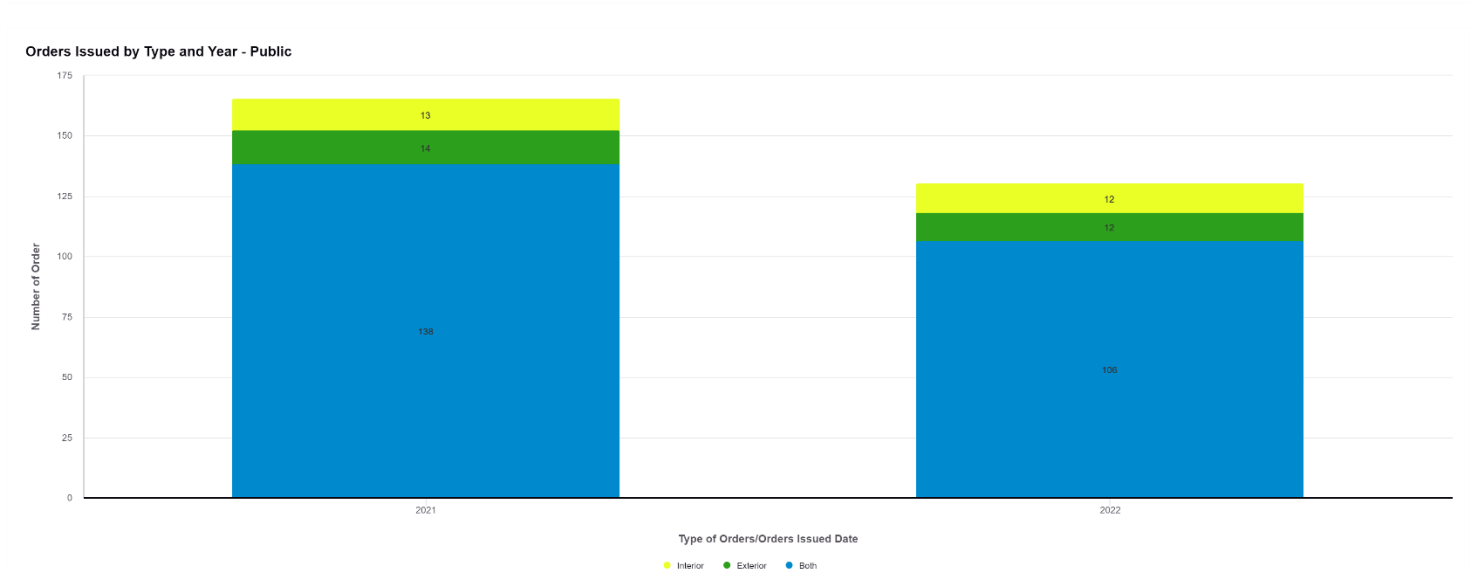

Referrals by Year:

Number of environmental referrals made each year; Includes all known addresses at statutory elevated blood lead levels

Orders Issued by Type and Year:

Number and type of orders issued each year; Type indicates whether the unit required interior orders, exterior orders, or both interior and exterior orders for lead abatement after inspection

Permits Issued by Year:

Number of lead abatement permits issued each year; Each address may require more than one permit; Includes all lead abatement projects for all HEH programs

Properties with Permitted Lead Hazard Reduction by Year:

Number of residential units with lead hazard reduction each year; Includes all projects requiring lead abatement work