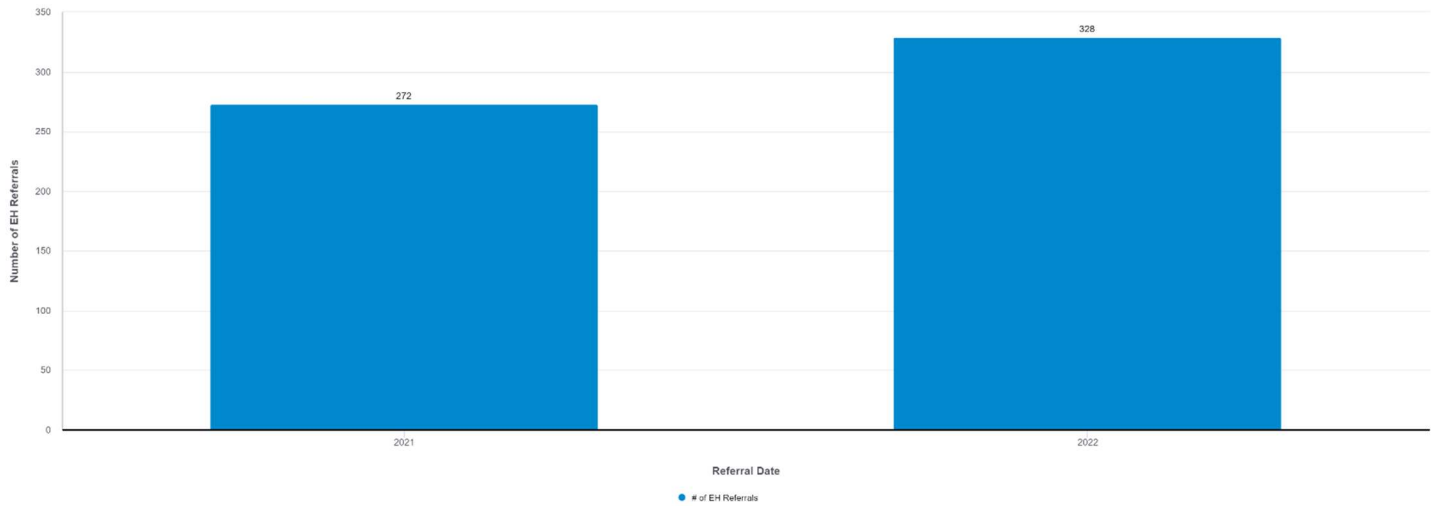

Referrals by Year:

Number of environmental referrals made each year; Includes all known addresses at statutory elevated blood lead levels

Orders Issued by Type and Year:

Number and type of orders issued each year; Type indicates whether the unit required interior orders, exterior orders, or both interior and exterior orders for lead abatement after inspection

Permits Issued by Year:

Number of lead abatement permits issued each year; Each address may require more than one permit; Includes all lead abatement projects for all HEH programs

Properties with Permitted Lead Hazard Reduction by Year:

Number of residential units with lead hazard reduction each year; Includes all projects requiring lead abatement work

Referrals by Year - Public