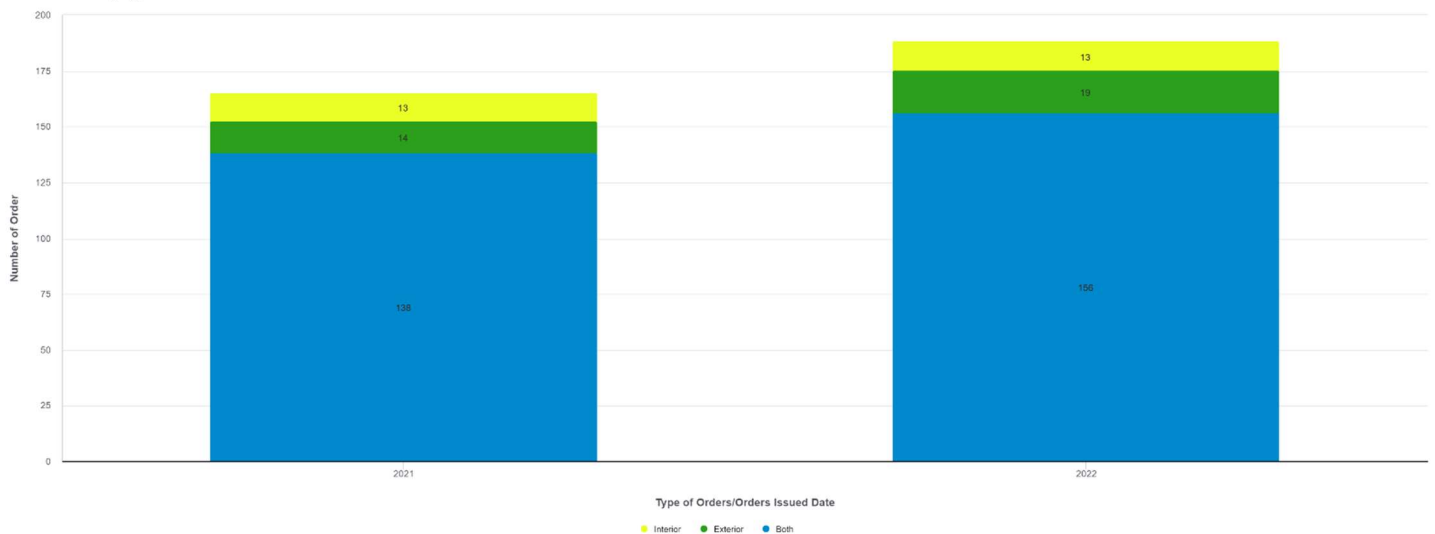

Orders Issued by Type and Year - Public