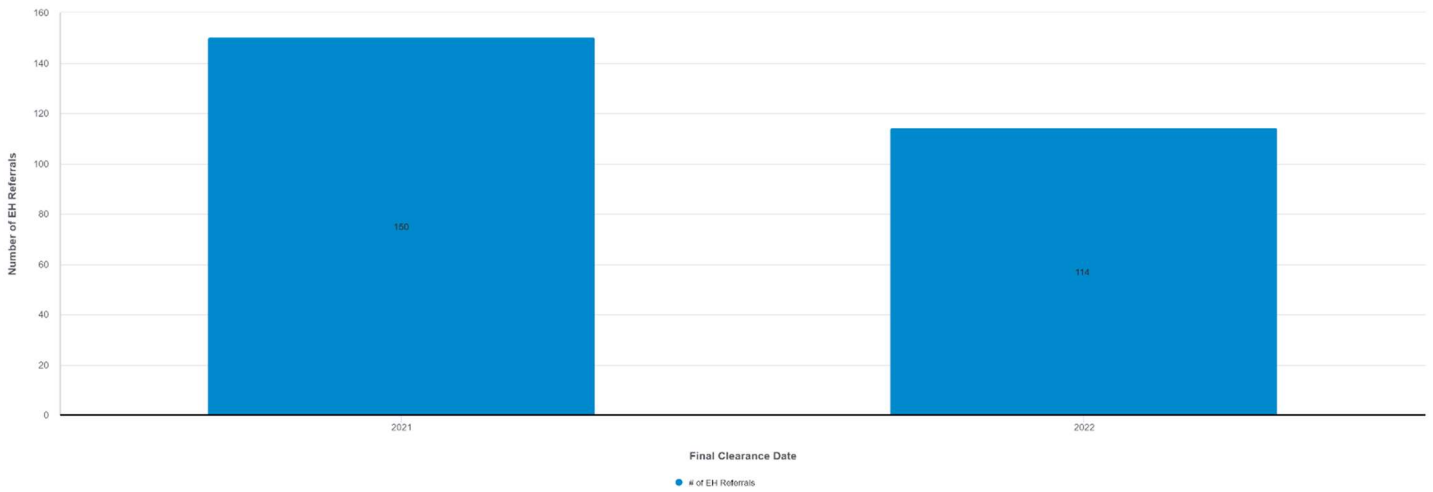

Properties with Permitted Lead Hazard Reduction by Year - Public