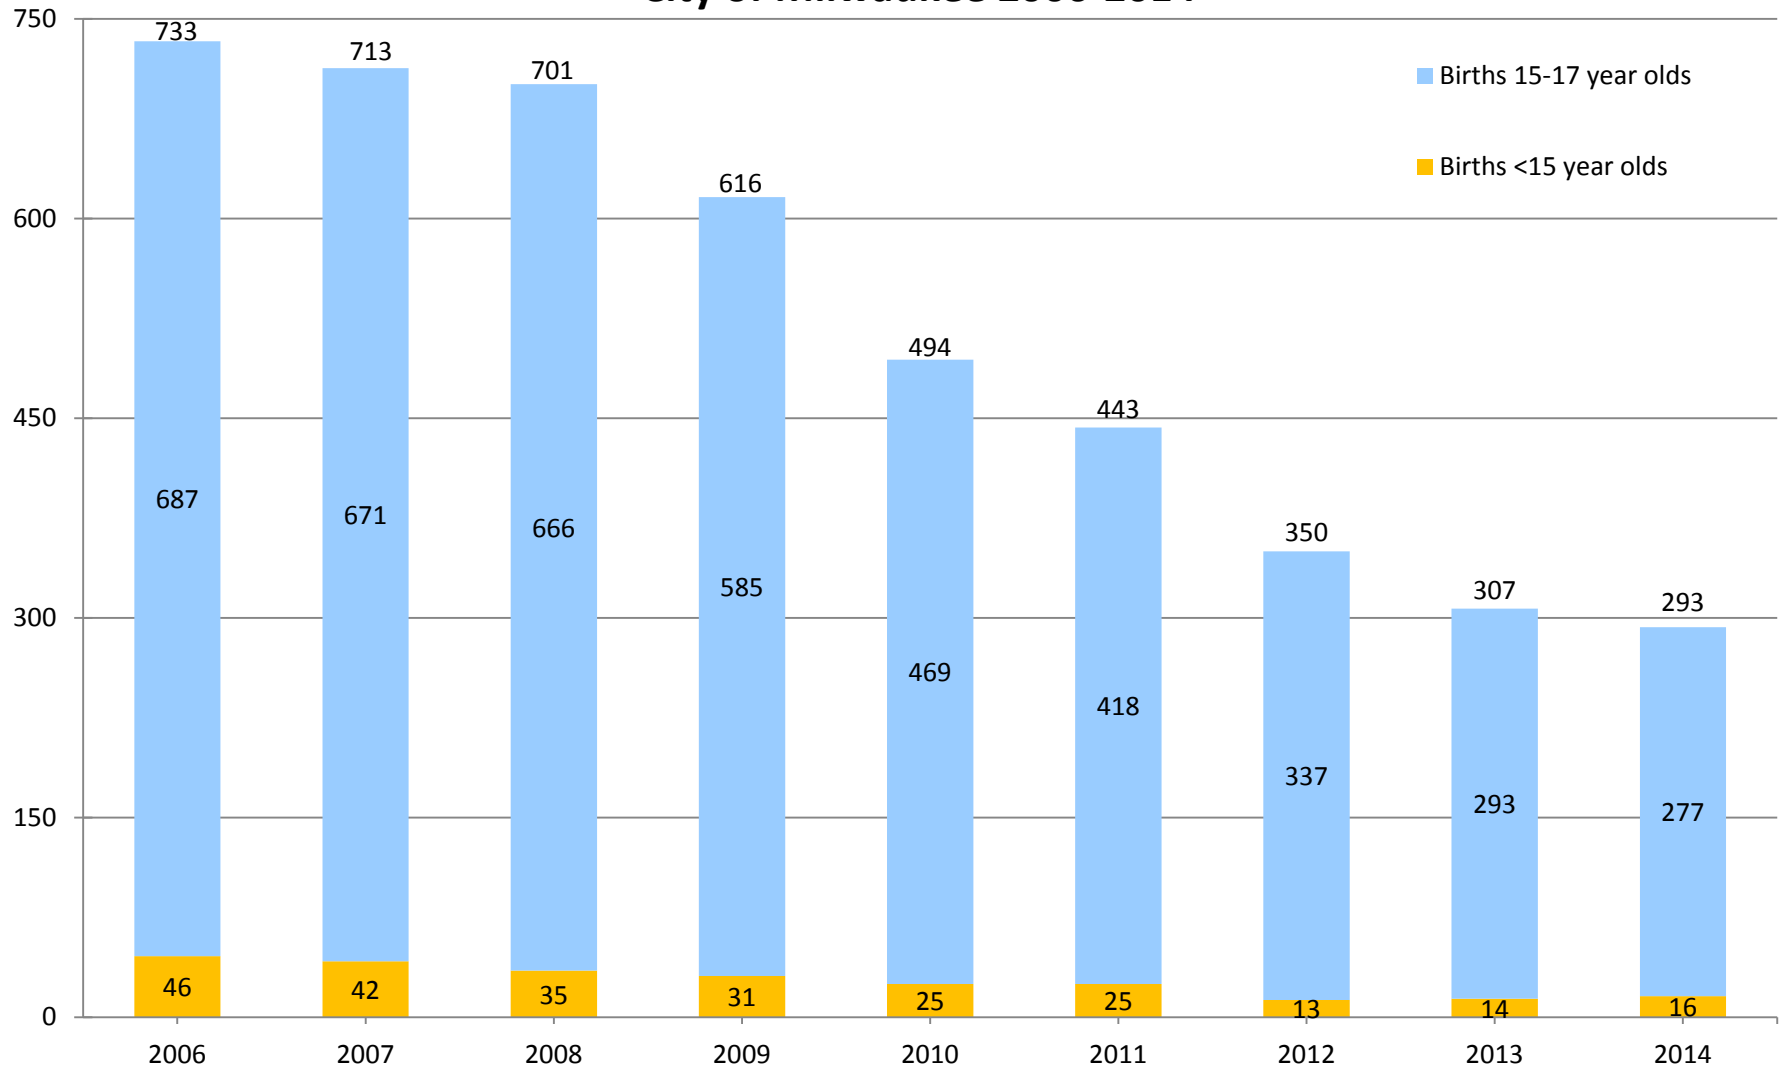

## Raw Numbers of Births to Teens 17 and under City of Milwaukee 2006-2014

Note: 2014 numbers are preliminary