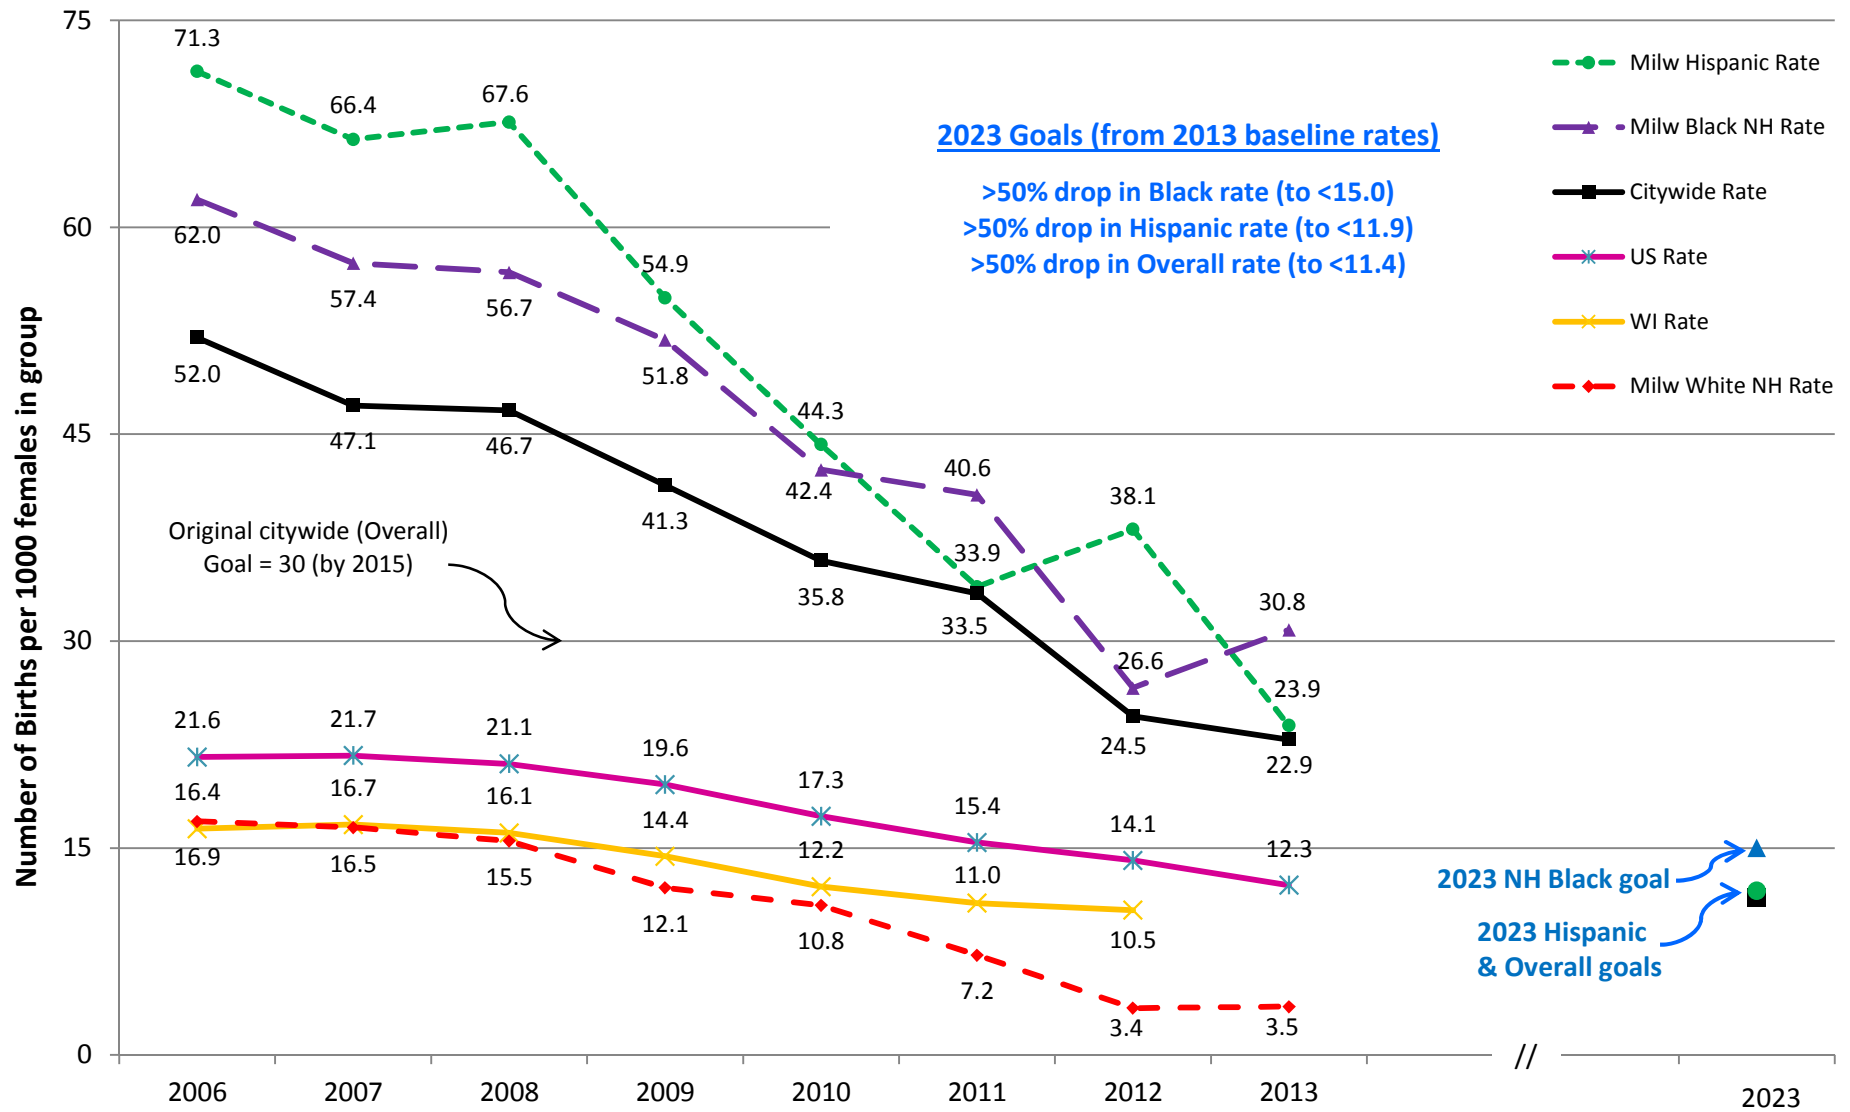

Teen Birth Rates: 15-17 Year Olds City of Milwaukee

Notes: a) 2013 numbers are preliminary.

b) 2006 overall rate was 55.43 when births to girls under age 15 were included (46 births). There were 42 such births in 2007, 35 in 2008, 31 in 2009, 25 in 2010, 24 in 2011, 13 in 2012, and 14 in 2013.