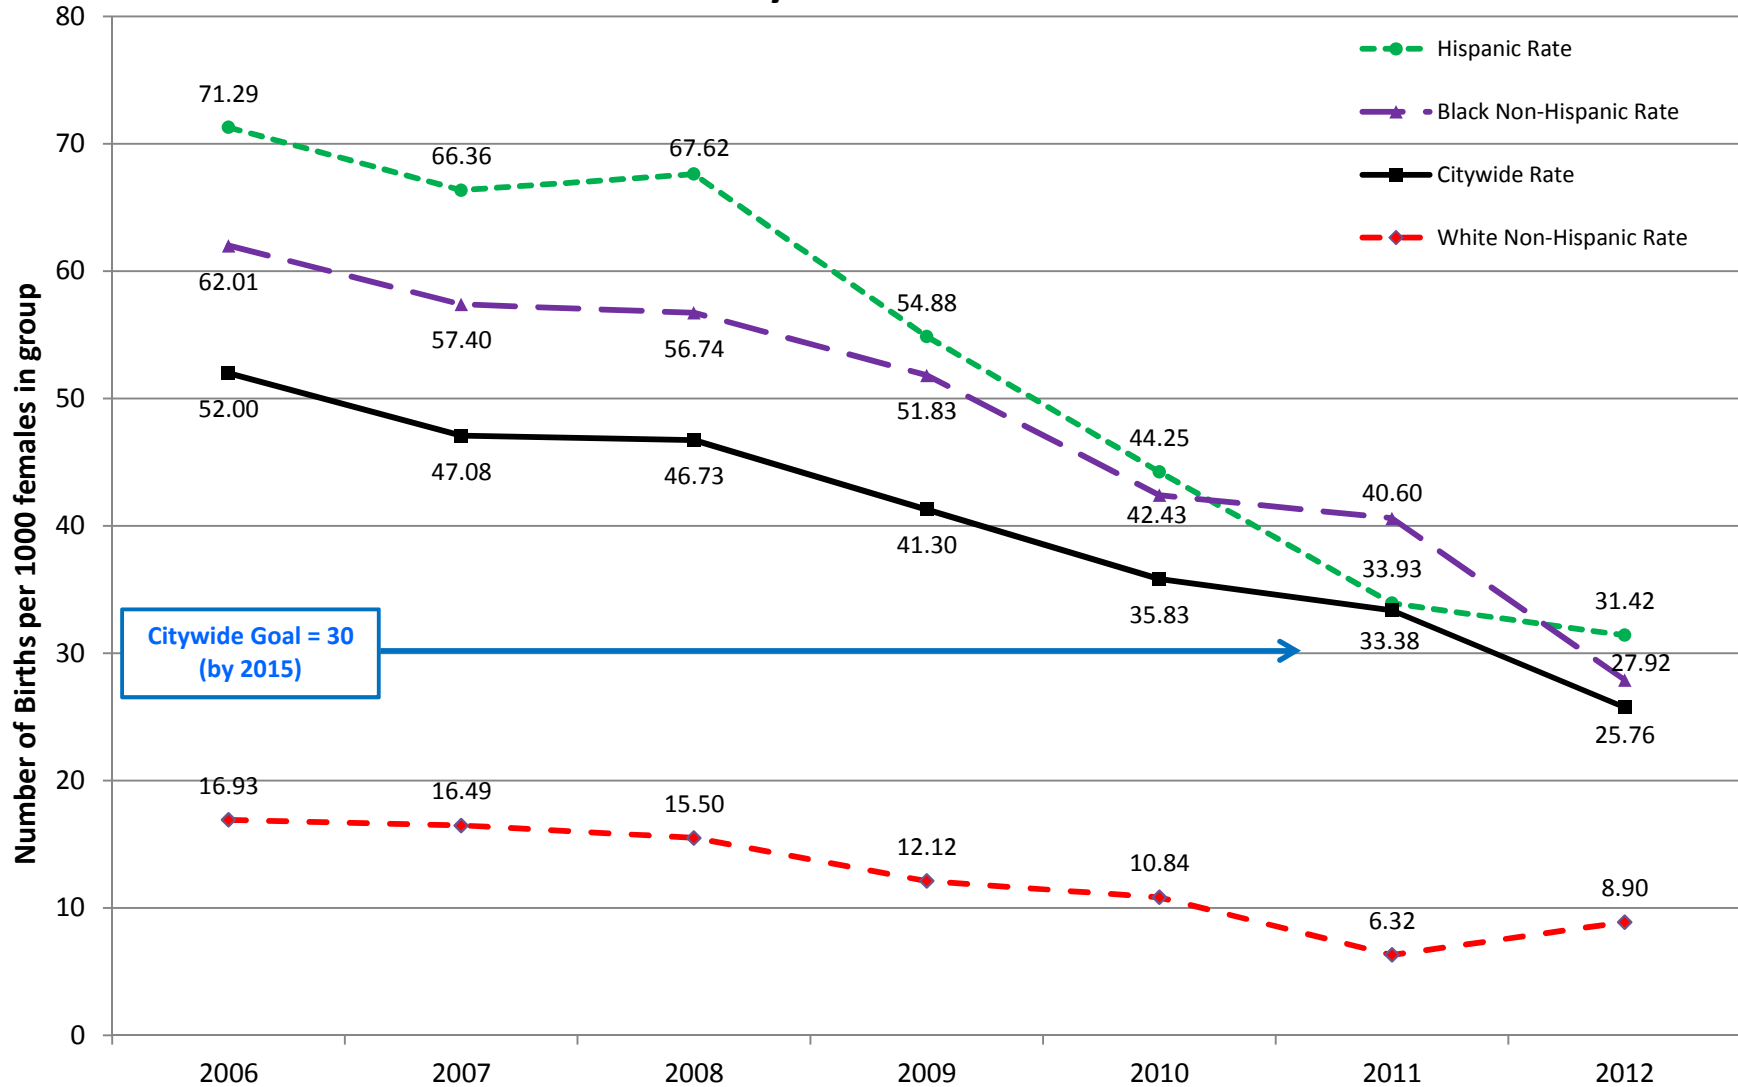

Teen Birth Rates: 15-17 Year Olds City of Milwaukee

Notes: a) 2011 and 2012 numbers are preliminary.

b) 2006 overall rate was 55.43 when births to girls under age 15 were included (46 births). There were 42 such births in 2007, 35 in 2008, 31 in 2009, 25 in 2010, 24 in 2011, and 13 in 2012.