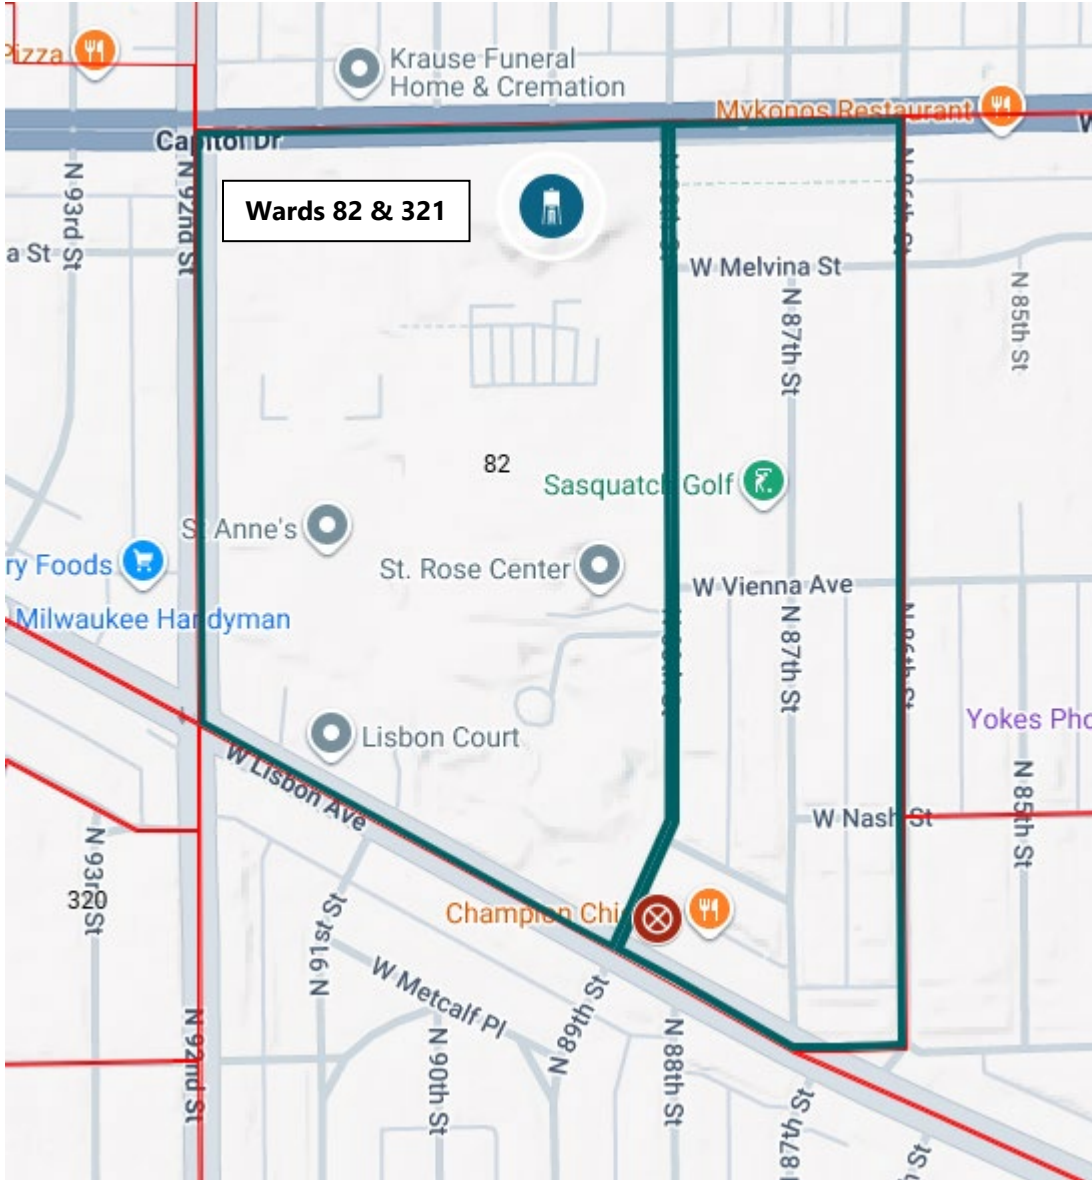

2026-2027 Election Season Polling Place Changes

Wellpoint Care Network, 8901 W Capitol Dr.

-  New polling place
-  Old polling place (MFD Fire Station 22)
-  Impacted ward boundaries