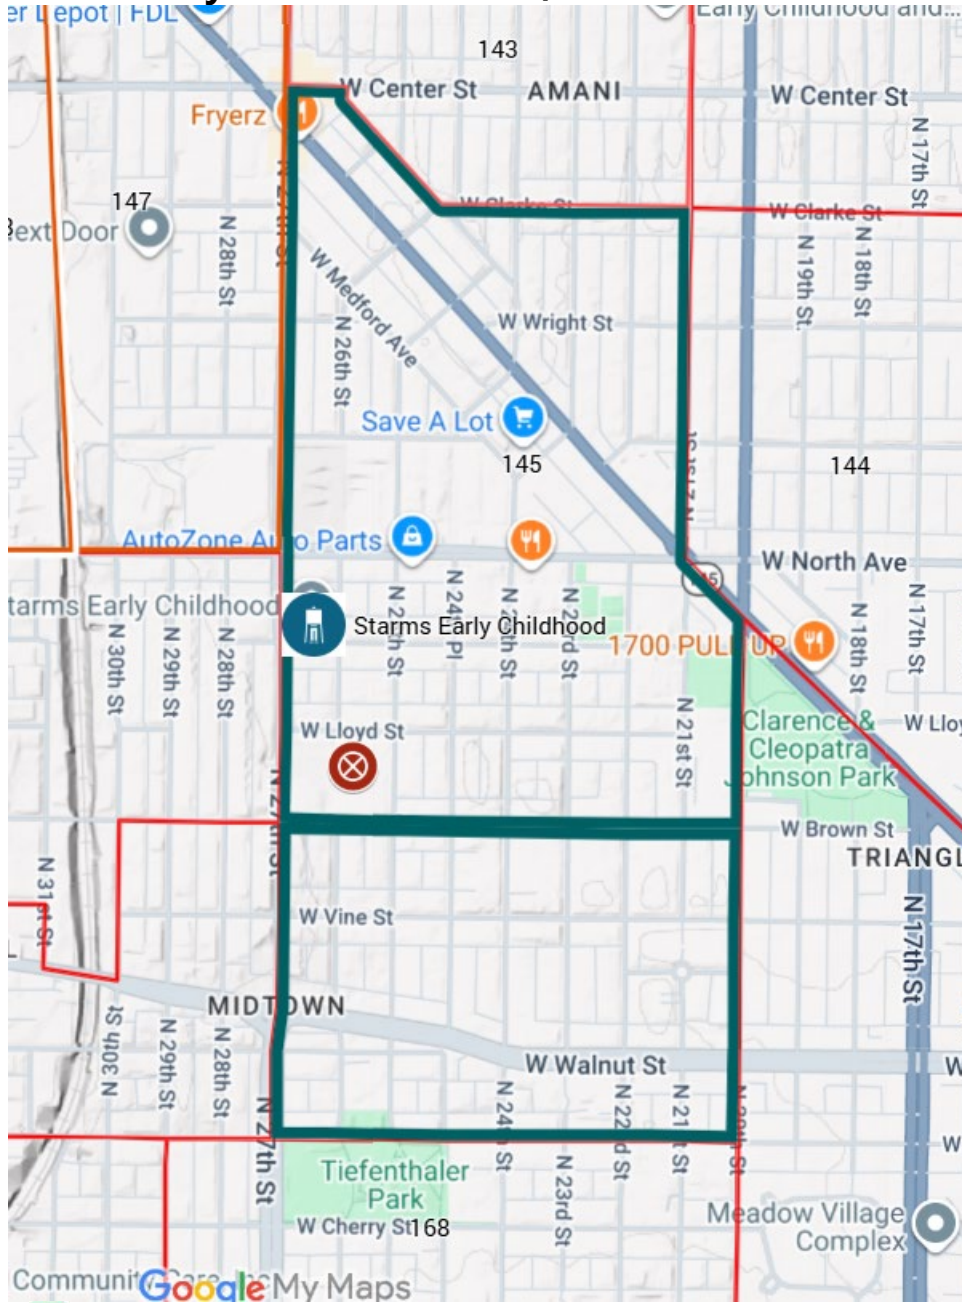

August 11, 2026 Partisan Primary Polling Location Change

Starms Early Childhood Center, 2727 W Fond Du Lac Ave

- New polling place
- Old polling place (Starms Discovery Center School)
- Impacted ward boundaries