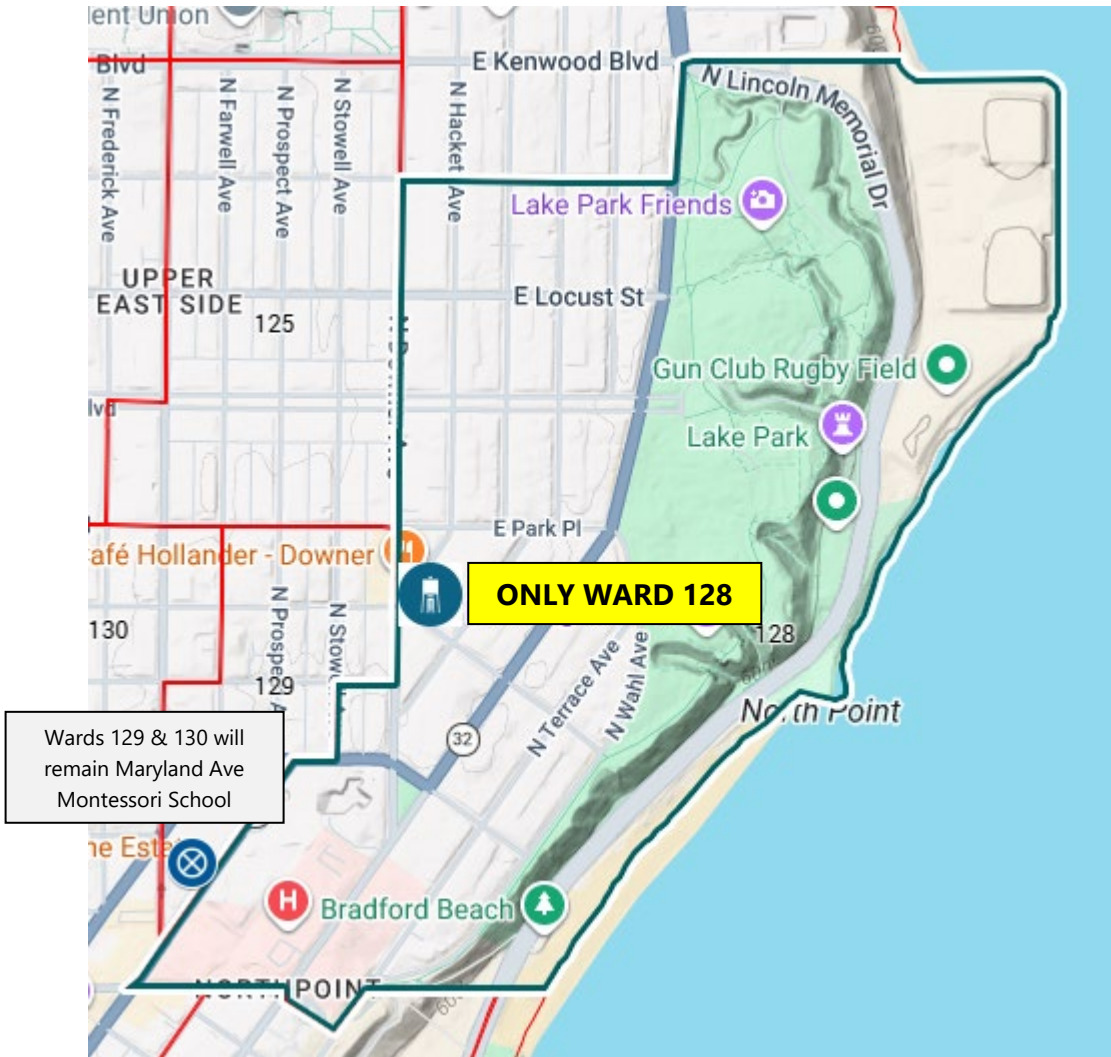

2026-2027 Election Season Polling Place Changes

St. Mark's Episcopal Church, 2618 N Hackett Ave

-  New polling place
-  Old polling place (for ward 128 only – Maryland Ave School)
-  Impacted ward boundaries