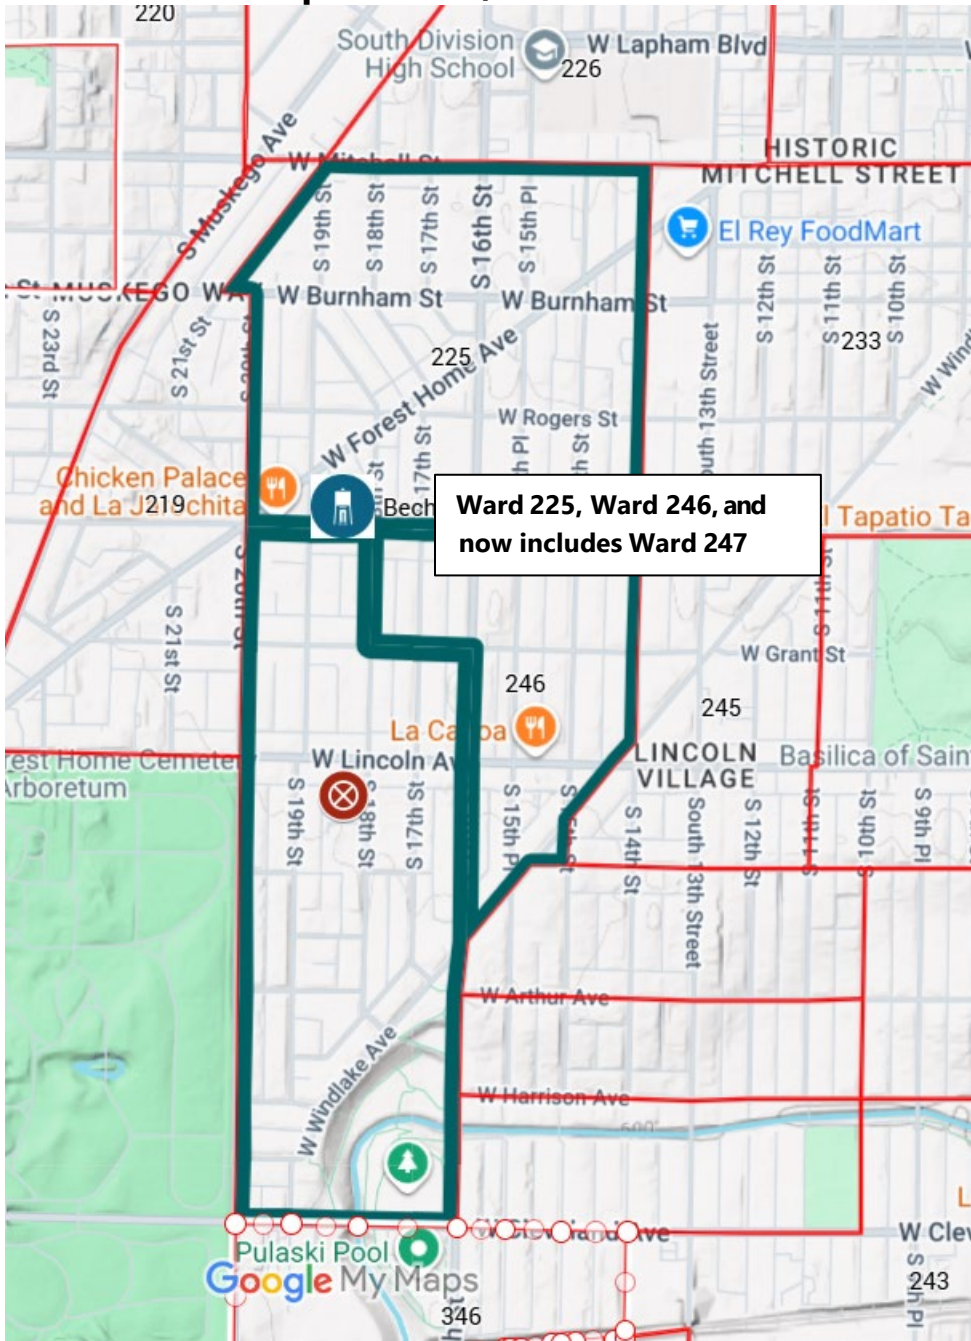

August 11, 2026 Partisan Primary Polling Location Change

Becher Terrace Apartments, 1800 W Becher St

Ward 225, Ward 246, and now includes Ward 247

-  New polling place
-  Old polling place (Lincoln Avenue School) Impacted
-  ward boundaries