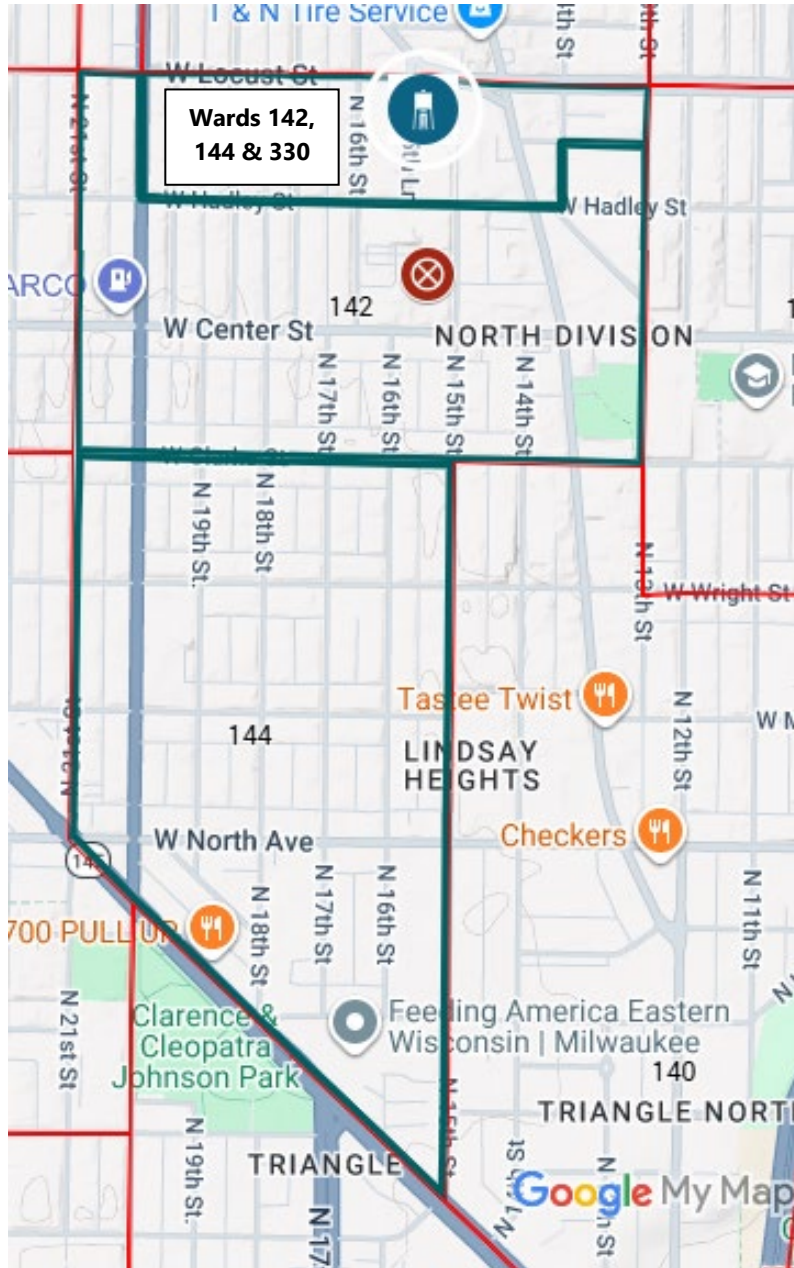

2026-2027 Election Season Polling Place Changes

Hopkins Lloyd Community School, 1503 W Hopkins St.

-  New polling place
-  Old polling place (Milwaukee Rescue Mission)
-  Impacted ward boundaries