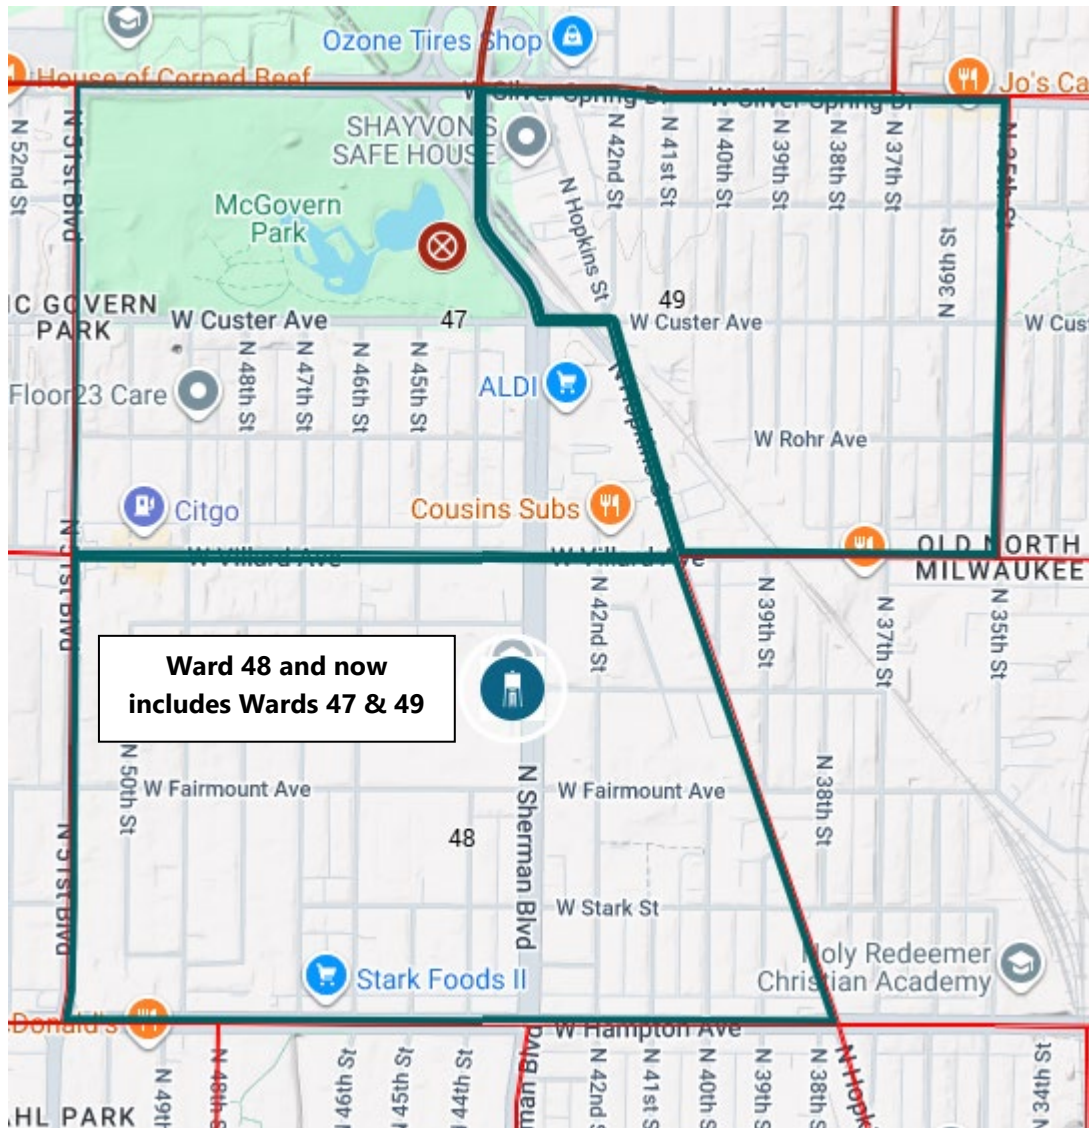

2026-2027 Election Season Polling Place Changes

Barack Obama CTE School, 5075 N Sherman Blvd

-  New polling place
-  Old polling place (McGovern Senior Center)
-  Impacted ward boundaries