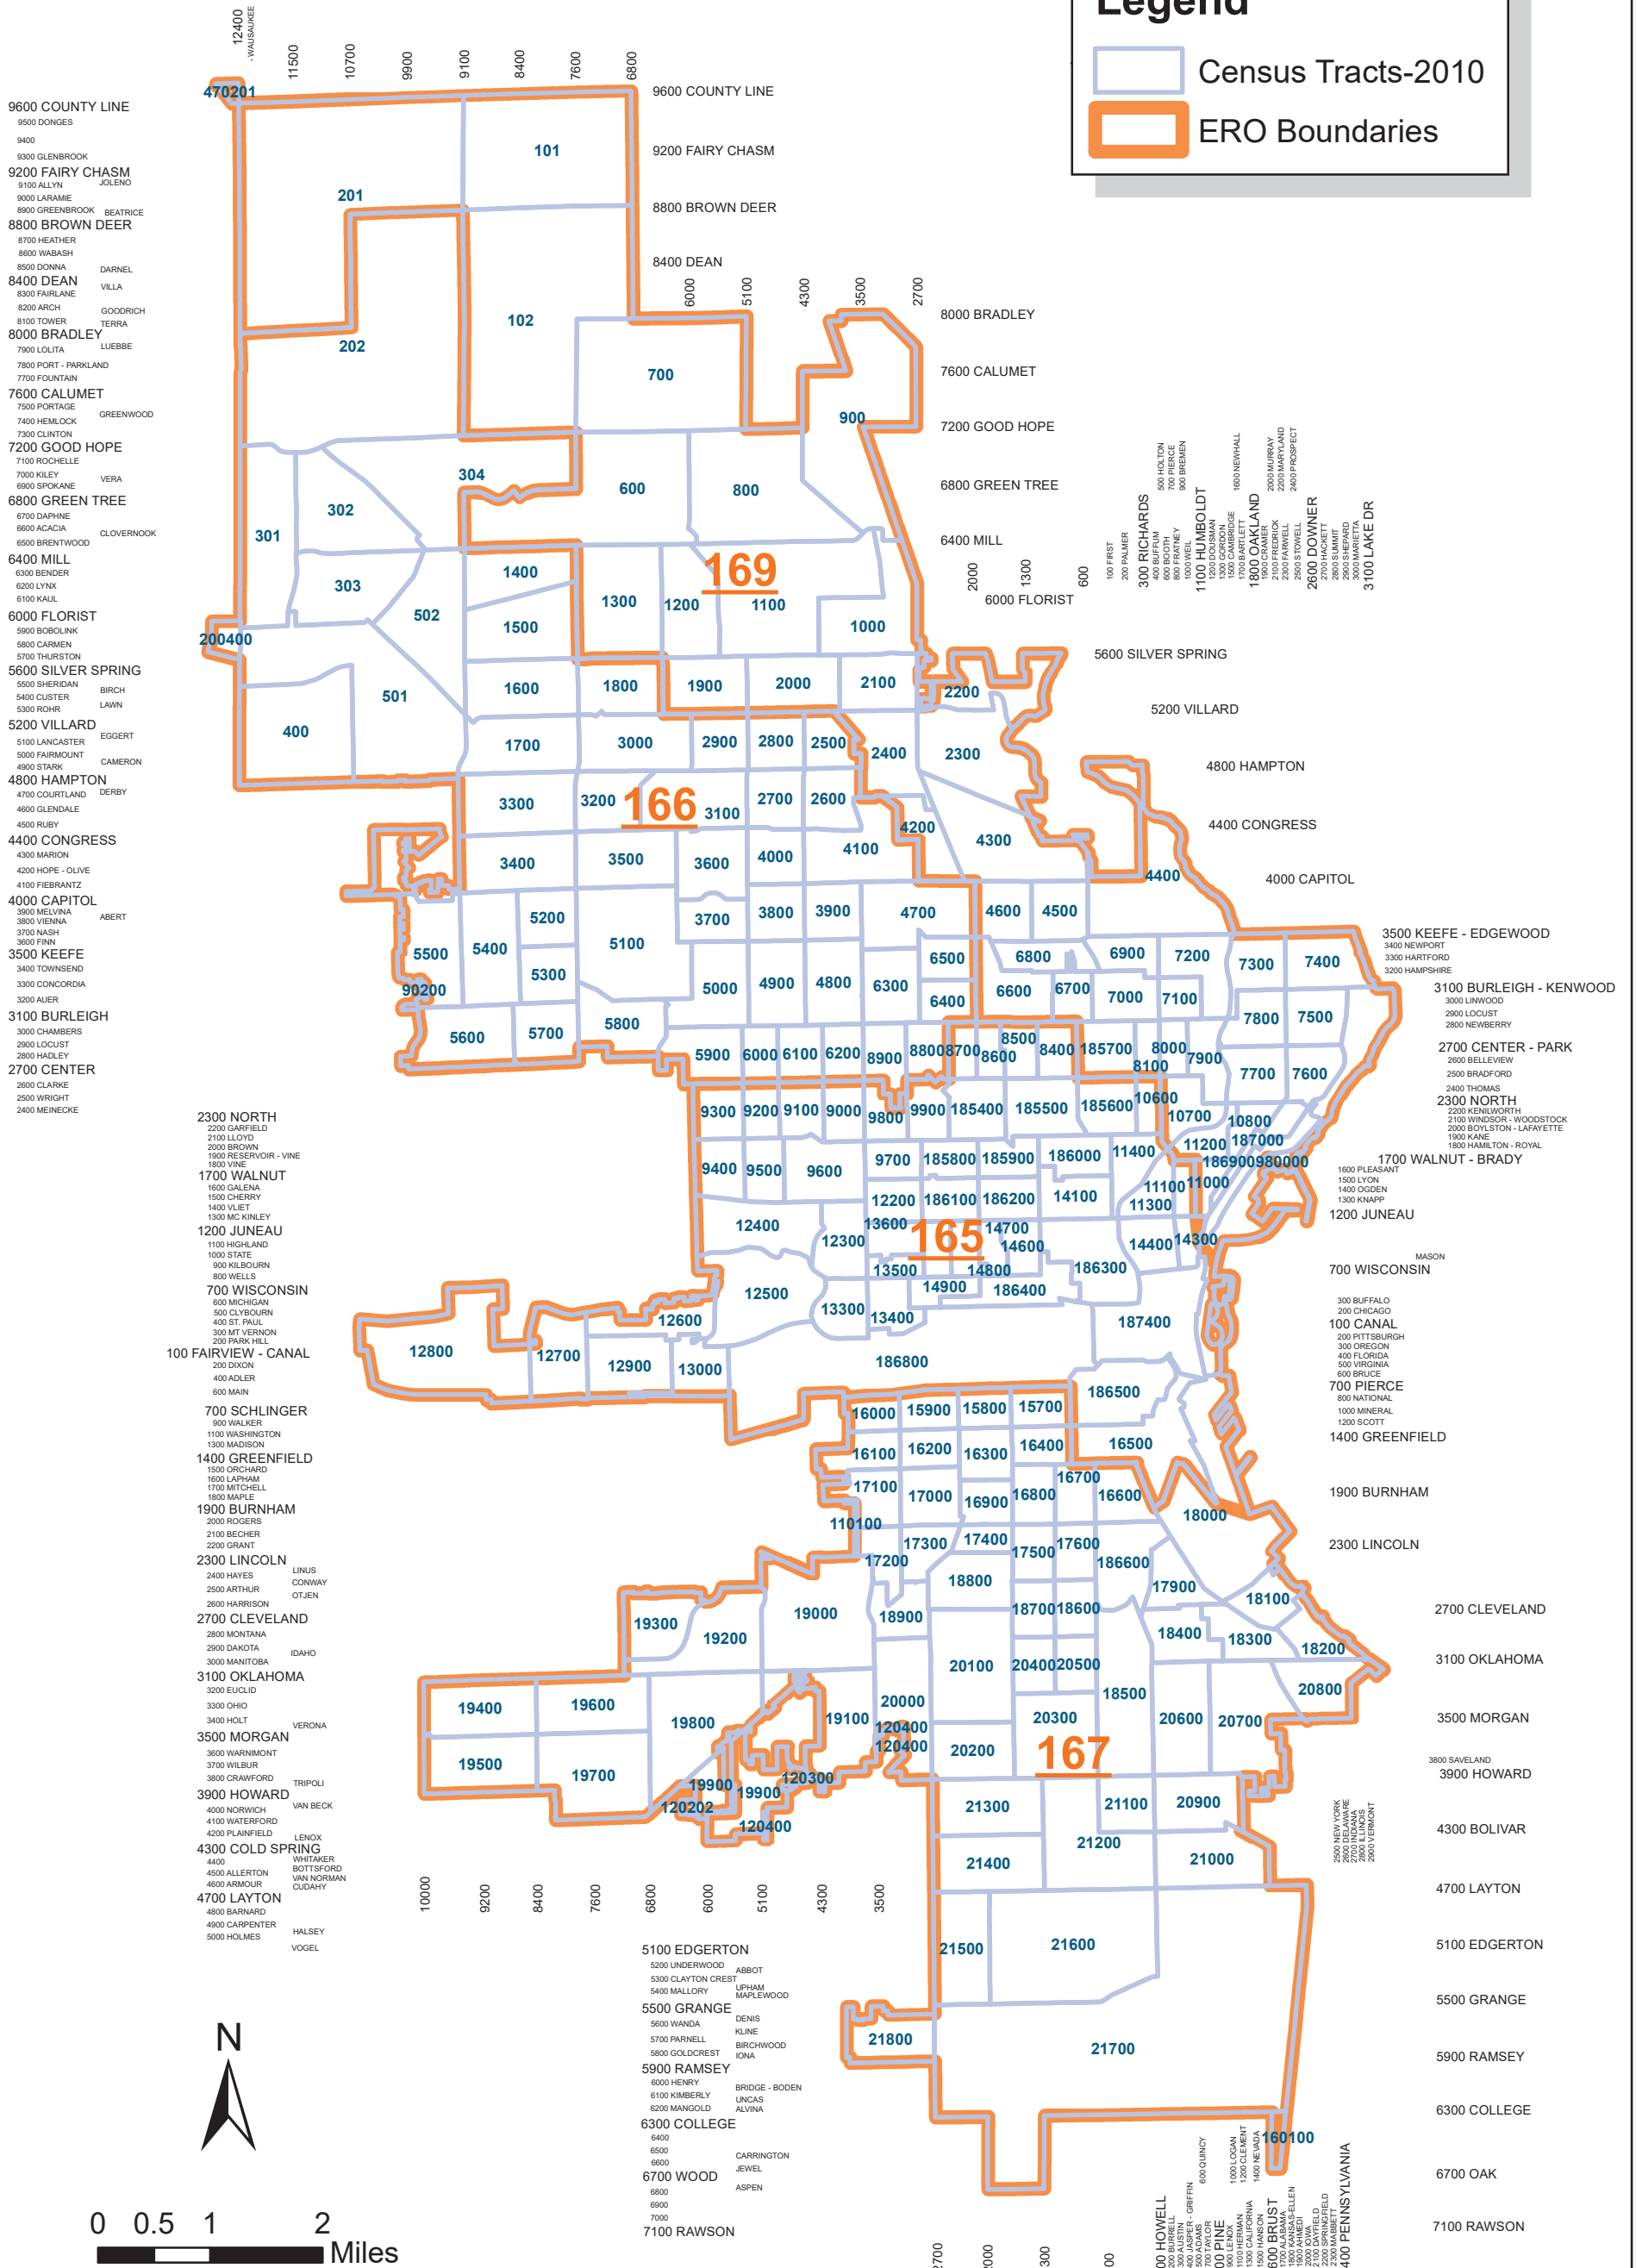

ERO Districts as of January 2018

Legend

- Census Tracts-2010
- ERO Boundaries

Data Source: U.S. Census Bureau and City of Milwaukee-Dept. of Neighborhood Services
 Prepared by: ITMD-GIS-mg, 10/1/2018