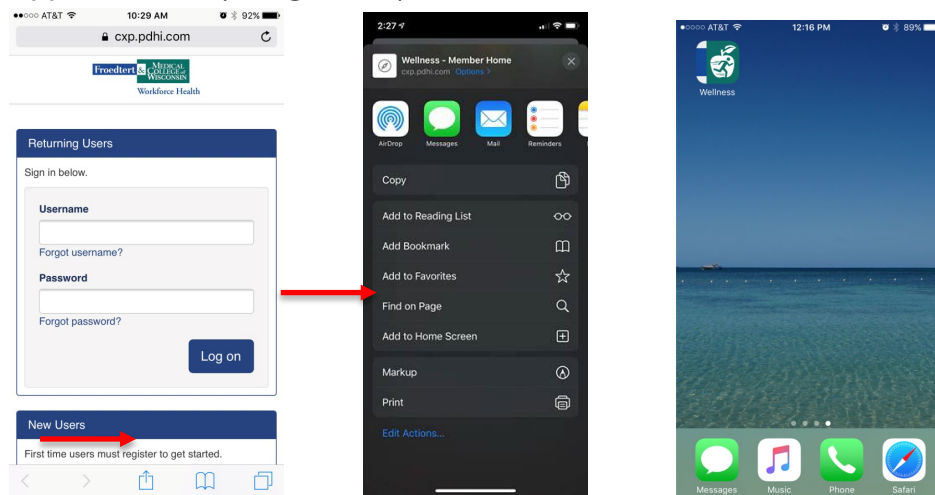

Apple devices (using Safari)