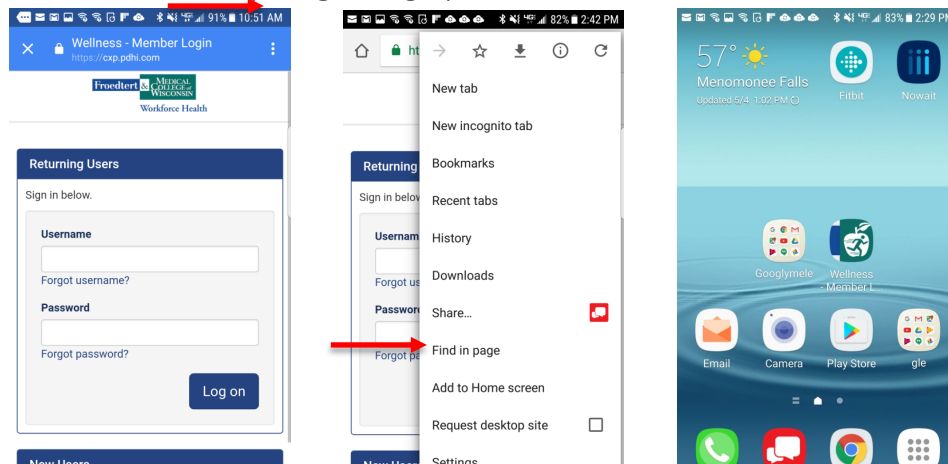

Android devices (using Google)