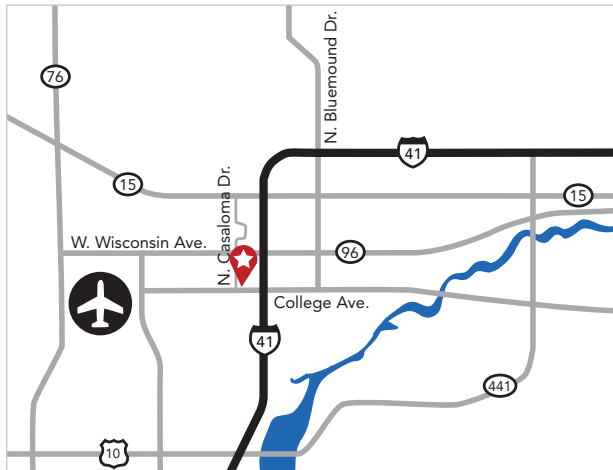

Dental Associates

Scan the QR code with your smartphone camera, or visit our website to view our locations!

With over a dozen locations throughout Wisconsin, Dental Associates is here to serve you and your entire family's general and specialty dental needs — in-house or at one of our neighboring locations.

<https://www.dentalassociates.com/locations>

Appleton • 920-730-0345
4660 W. College Ave., Appleton, WI 54913

Appleton - North • 920-734-2345
2115 E. Evergreen Dr., Appleton, WI 54913

Fond du Lac • 920-924-9090
545 E. Johnson St., Fond du Lac, WI 54935

Green Bay - Downtown • 920-431-0345
430 Main St., Green Bay, WI 54301

Green Bay - Howard • 920-965-5525
2340 Duck Creek Pkwy., Green Bay, WI 54303

Greenville • 920-757-0100
N1737 Lily of the Valley Dr., Greenville, WI 54942

Southeast Locations

Glendale - Bayshore • 414-539-5600
5780 N. Port Washington Road, Glendale WI 53217

Franklin • 414-435-0787
6855 S. 27th St., Franklin, WI 53132

Kenosha • 262-942-7000
7117 Green Bay Rd., Kenosha, WI 53142