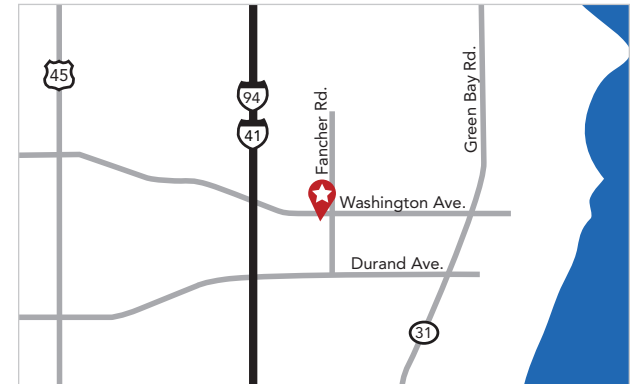

Dental Associates

Scan the QR code with your smartphone camera, or visit our website to view our locations!

With over a dozen locations throughout Wisconsin, Dental Associates is here to serve you and your entire family's general and specialty dental needs — in-house or at one of our neighboring locations.

Green Bay - Downtown • 920-431-0345
430 Main St., Green Bay, WI 54301

Green Bay - Howard • 920-965-5525
2340 Duck Creek Pkwy., Green Bay, WI 54303

Greenville • 920-757-0100
N1737 Lily of the Valley Dr., Greenville, WI 54942

Southeast Locations

Glendale - Bayshore • 414-539-5600
5780 N. Port Washington Road, Glendale WI 53217

Franklin • 414-435-0787
6855 S. 27th St., Franklin, WI 53132

Kenosha • 262-942-7000
7117 Green Bay Rd., Kenosha, WI 53142

Milwaukee - Downtown • 414-778-3600
205 E. Wisconsin Ave., Milwaukee, WI 53202

Milwaukee - Miller Park Way • 414-645-4540
2100 Miller Park Way, Milwaukee, WI 53219

Sturtevant • 262-884-3011
10155 Washington Ave., Sturtevant, WI 53177