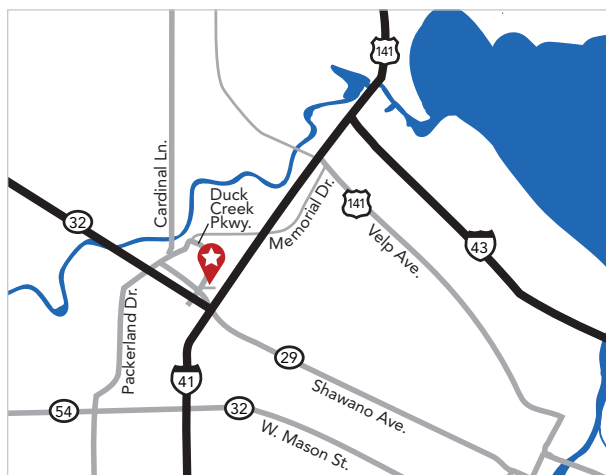

Dental Associates

Scan the QR code with your smartphone camera, or visit our website to view our locations!

With over a dozen locations throughout Wisconsin, Dental Associates is here to serve you and your entire family's general and specialty dental needs — in-house or at one of our neighboring locations.

<https://www.dentalassociates.com/locations>

Appleton • 920-730-0345
4660 W. College Ave., Appleton, WI 54913

Appleton - North • 920-734-2345
2115 E. Evergreen Dr., Appleton, WI 54913

Fond du Lac • 920-924-9090
545 E. Johnson St., Fond du Lac, WI 54935

Green Bay - Downtown • 920-431-0345
430 Main St., Green Bay, WI 54301

Green Bay - Howard • 920-965-5525
2340 Duck Creek Pkwy., Green Bay, WI 54303

Greenville • 920-757-0100
N1737 Lily of the Valley Dr., Greenville, WI 54942

Southeast Locations

Glendale - Bayshore • 414-539-5600
5780 N. Port Washington Road, Glendale WI 53217

Franklin • 414-435-0787
6855 S. 27th St., Franklin, WI 53132

Kenosha • 262-942-7000
7117 Green Bay Rd., Kenosha, WI 53142