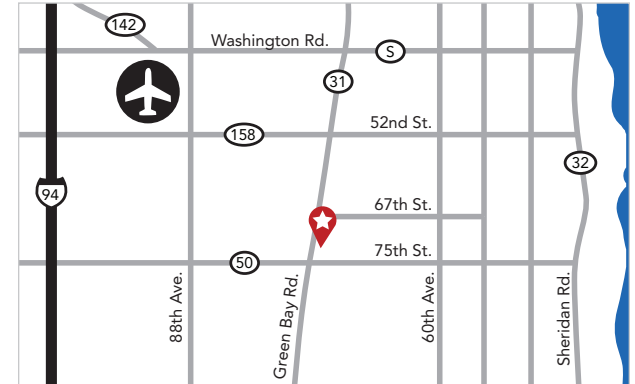

Dental Associates

Scan the QR code with your smartphone camera, or visit our website to view our locations!

With over a dozen locations throughout Wisconsin, Dental Associates is here to serve you and your entire family's general and specialty dental needs — in-house or at one of our neighboring locations.

Green Bay - Downtown • 920-431-0345
430 Main St., Green Bay, WI 54301

Green Bay - Howard • 920-965-5525
2340 Duck Creek Pkwy., Green Bay, WI 54303

Greenville • 920-757-0100
N1737 Lily of the Valley Dr., Greenville, WI 54942

Southeast Locations

Glendale - Bayshore • 414-539-5600
5780 N. Port Washington Road, Glendale WI 53217

Franklin • 414-435-0787
6855 S. 27th St., Franklin, WI 53132

Kenosha • 262-942-7000
7117 Green Bay Rd., Kenosha, WI 53142

Milwaukee - Downtown • 414-778-3600
205 E. Wisconsin Ave., Milwaukee, WI 53202

Milwaukee - Miller Park Way • 414-645-4540
2100 Miller Park Way, Milwaukee, WI 53219

Sturtevant • 262-884-3011
10155 Washington Ave., Sturtevant, WI 53177