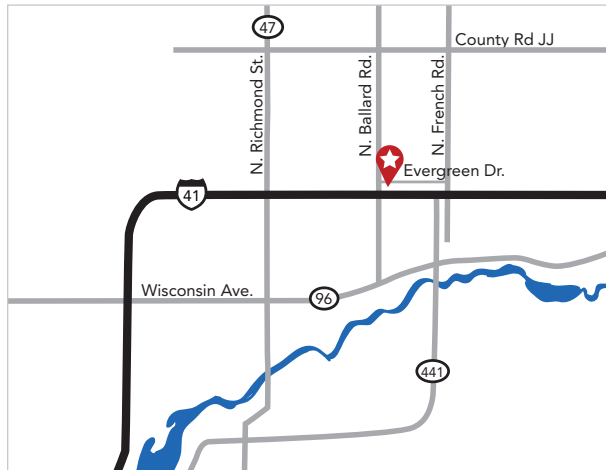

Dental Associates

Scan the QR code with your smartphone camera, or visit our website to view our locations!

With over a dozen locations throughout Wisconsin, Dental Associates is here to serve you and your entire family's general and specialty dental needs — in-house or at one of our neighboring locations.

<https://www.dentalassociates.com/locations>

Appleton • 920-730-0345
4660 W. College Ave., Appleton, WI 54913

Appleton - North • 920-734-2345
2115 E. Evergreen Dr., Appleton, WI 54913

Fond du Lac • 920-924-9090
545 E. Johnson St., Fond du Lac, WI 54935

Green Bay - Downtown • 920-431-0345
430 Main St., Green Bay, WI 54301

Green Bay - Howard • 920-965-5525
2340 Duck Creek Pkwy., Green Bay, WI 54303

Greenville • 920-757-0100
N1737 Lily of the Valley Dr., Greenville, WI 54942

Southeast Locations

Glendale - Bayshore • 414-539-5600
5780 N. Port Washington Road, Glendale WI 53217

Franklin • 414-435-0787
6855 S. 27th St., Franklin, WI 53132

Kenosha • 262-942-7000
7117 Green Bay Rd., Kenosha, WI 53142