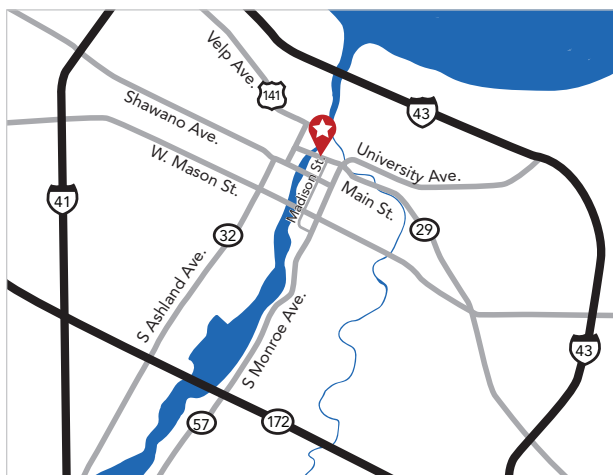

Dental Associates

Scan the QR code with your smartphone camera, or visit our website to view our locations!

With over a dozen locations throughout Wisconsin, Dental Associates is here to serve you and your entire family's general and specialty dental needs — in-house or at one of our neighboring locations.

<https://www.dentalassociates.com/locations>

Appleton • 920-730-0345
4660 W. College Ave., Appleton, WI 54913

Appleton - North • 920-734-2345
2115 E. Evergreen Dr., Appleton, WI 54913

Fond du Lac • 920-924-9090
545 E. Johnson St., Fond du Lac, WI 54935

Green Bay - Downtown • 920-431-0345
430 Main St., Green Bay, WI 54301

Green Bay - Howard • 920-965-5525
2340 Duck Creek Pkwy., Green Bay, WI 54303

Greenville • 920-757-0100
N1737 Lily of the Valley Dr., Greenville, WI 54942

Southeast Locations

Glendale - Bayshore • 414-539-5600
5780 N. Port Washington Road, Glendale WI 53217

Franklin • 414-435-0787
6855 S. 27th St., Franklin, WI 53132

Kenosha • 262-942-7000
7117 Green Bay Rd., Kenosha, WI 53142