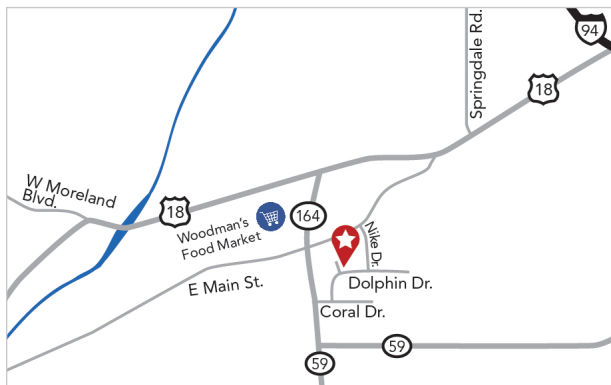

Dental Associates

Scan the QR code with your smartphone camera, or visit our website to view our locations!

With over a dozen locations throughout Wisconsin, Dental Associates is here to serve you and your entire family's general and specialty dental needs — in-house or at one of our neighboring locations.

Green Bay - Downtown • 920-431-0345
430 Main St., Green Bay, WI 54301

Green Bay - Howard • 920-965-5525
2340 Duck Creek Pkwy., Green Bay, WI 54303

Greenville • 920-757-0100
N1737 Lily of the Valley Dr., Greenville, WI 54942

Southeast Locations

Glendale - Bayshore • 414-539-5600
5780 N. Port Washington Road, Glendale WI 53217

Franklin • 414-435-0787
6855 S. 27th St., Franklin, WI 53132

Kenosha • 262-942-7000
7117 Green Bay Rd., Kenosha, WI 53142

Milwaukee - Downtown • 414-778-3600
205 E. Wisconsin Ave., Milwaukee, WI 53202

Milwaukee - Miller Park Way • 414-645-4540
2100 Miller Park Way, Milwaukee, WI 53219

Sturtevant • 262-884-3011
10155 Washington Ave., Sturtevant, WI 53177