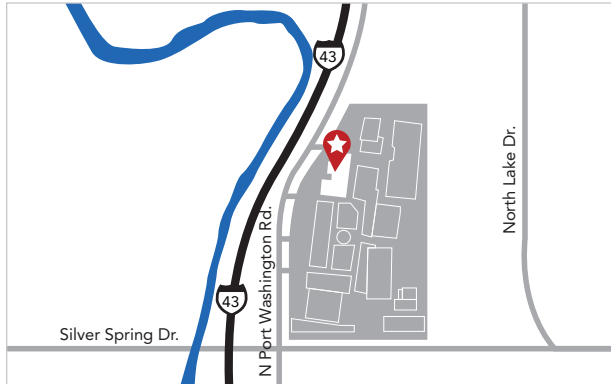

Dental Associates

Scan the QR code with your smartphone camera, or visit our website to view our locations!

With over a dozen locations throughout Wisconsin, Dental Associates is here to serve you and your entire family's general and specialty dental needs — in-house or at one of our neighboring locations.

Green Bay - Downtown • 920-431-0345
430 Main St., Green Bay, WI 54301

Green Bay - Howard • 920-965-5525
2340 Duck Creek Pkwy., Green Bay, WI 54303

Greenville • 920-757-0100
N1737 Lily of the Valley Dr., Greenville, WI 54942

Southeast Locations

Glendale - Bayshore • 414-539-5600
5780 N. Port Washington Road, Glendale WI 53217

Franklin • 414-435-0787
6855 S. 27th St., Franklin, WI 53132

Kenosha • 262-942-7000
7117 Green Bay Rd., Kenosha, WI 53142

Milwaukee - Downtown • 414-778-3600
205 E. Wisconsin Ave., Milwaukee, WI 53202

Milwaukee - Miller Park Way • 414-645-4540
2100 Miller Park Way, Milwaukee, WI 53219

Sturtevant • 262-884-3011
10155 Washington Ave., Sturtevant, WI 53177