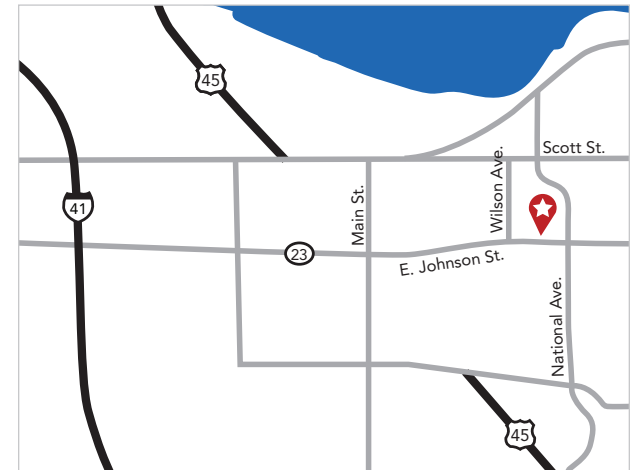

Dental Associates

Scan the QR code with your smartphone camera, or visit our website to view our locations!

With over a dozen locations throughout Wisconsin, Dental Associates is here to serve you and your entire family's general and specialty dental needs — in-house or at one of our neighboring locations.

<https://www.dentalassociates.com/locations>

Appleton • 920-730-0345
4660 W. College Ave., Appleton, WI 54913

Appleton - North • 920-734-2345
2115 E. Evergreen Dr., Appleton, WI 54913

Fond du Lac • 920-924-9090
545 E. Johnson St., Fond du Lac, WI 54935

Green Bay - Downtown • 920-431-0345
430 Main St., Green Bay, WI 54301

Green Bay - Howard • 920-965-5525
2340 Duck Creek Pkwy., Green Bay, WI 54303

Greenville • 920-757-0100
N1737 Lily of the Valley Dr., Greenville, WI 54942

Southeast Locations

Glendale - Bayshore • 414-539-5600
5780 N. Port Washington Road, Glendale WI 53217

Franklin • 414-435-0787
6855 S. 27th St., Franklin, WI 53132

Kenosha • 262-942-7000
7117 Green Bay Rd., Kenosha, WI 53142