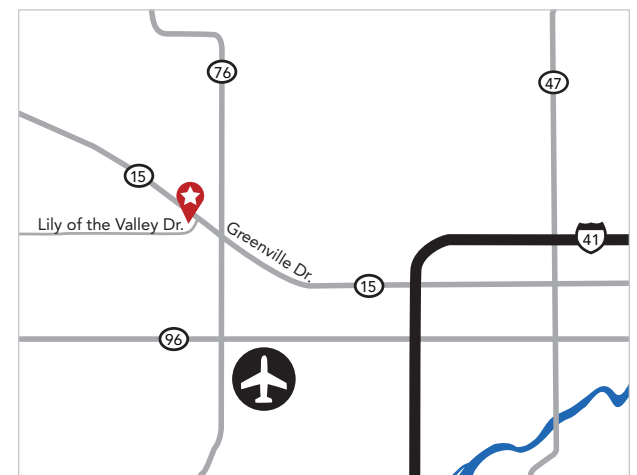

Dental Associates

Scan the QR code with your smartphone camera, or visit our website to view our locations!

With over a dozen locations throughout Wisconsin, Dental Associates is here to serve you and your entire family's general and specialty dental needs — in-house or at one of our neighboring locations.

<https://www.dentalassociates.com/locations>

Appleton • 920-730-0345
4660 W. College Ave., Appleton, WI 54913

Appleton - North • 920-734-2345
2115 E. Evergreen Dr., Appleton, WI 54913

Fond du Lac • 920-924-9090
545 E. Johnson St., Fond du Lac, WI 54935

Green Bay - Downtown • 920-431-0345
430 Main St., Green Bay, WI 54301

Green Bay - Howard • 920-965-5525
2340 Duck Creek Pkwy., Green Bay, WI 54303

Greenville • 920-757-0100
N1737 Lily of the Valley Dr., Greenville, WI 54942

Southeast Locations

Glendale - Bayshore • 414-539-5600
5780 N. Port Washington Road, Glendale WI 53217

Franklin • 414-435-0787
6855 S. 27th St., Franklin, WI 53132

Kenosha • 262-942-7000
7117 Green Bay Rd., Kenosha, WI 53142