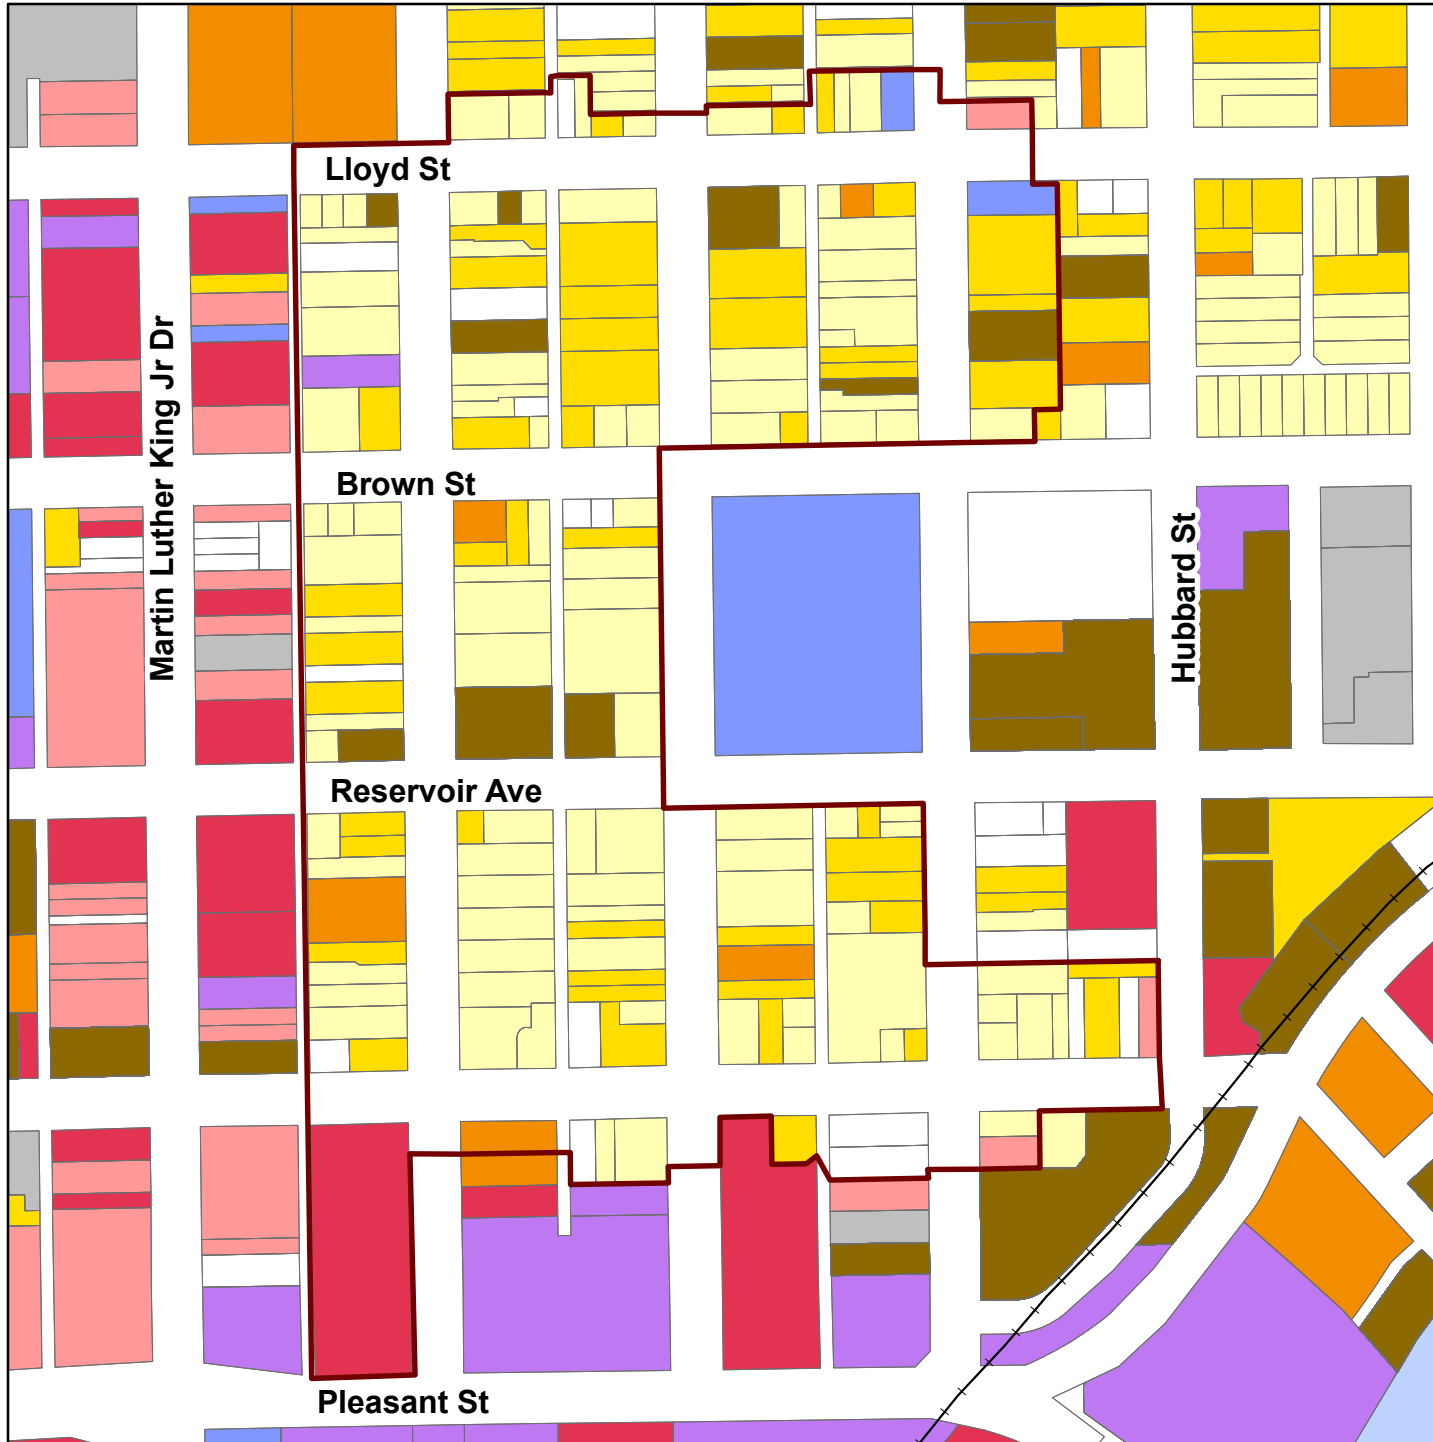

Local Historic Preservation District: Brewer's Hill

-  Historic District Boundary
-  Historic Site

Produced By:
Department of City Development Information Center, AT
Project file:
F:\Projects\Historic Preservation\PDF
Map File:
F:\Projects\Historic Preservation\MXD
Generated: 17-December-2009