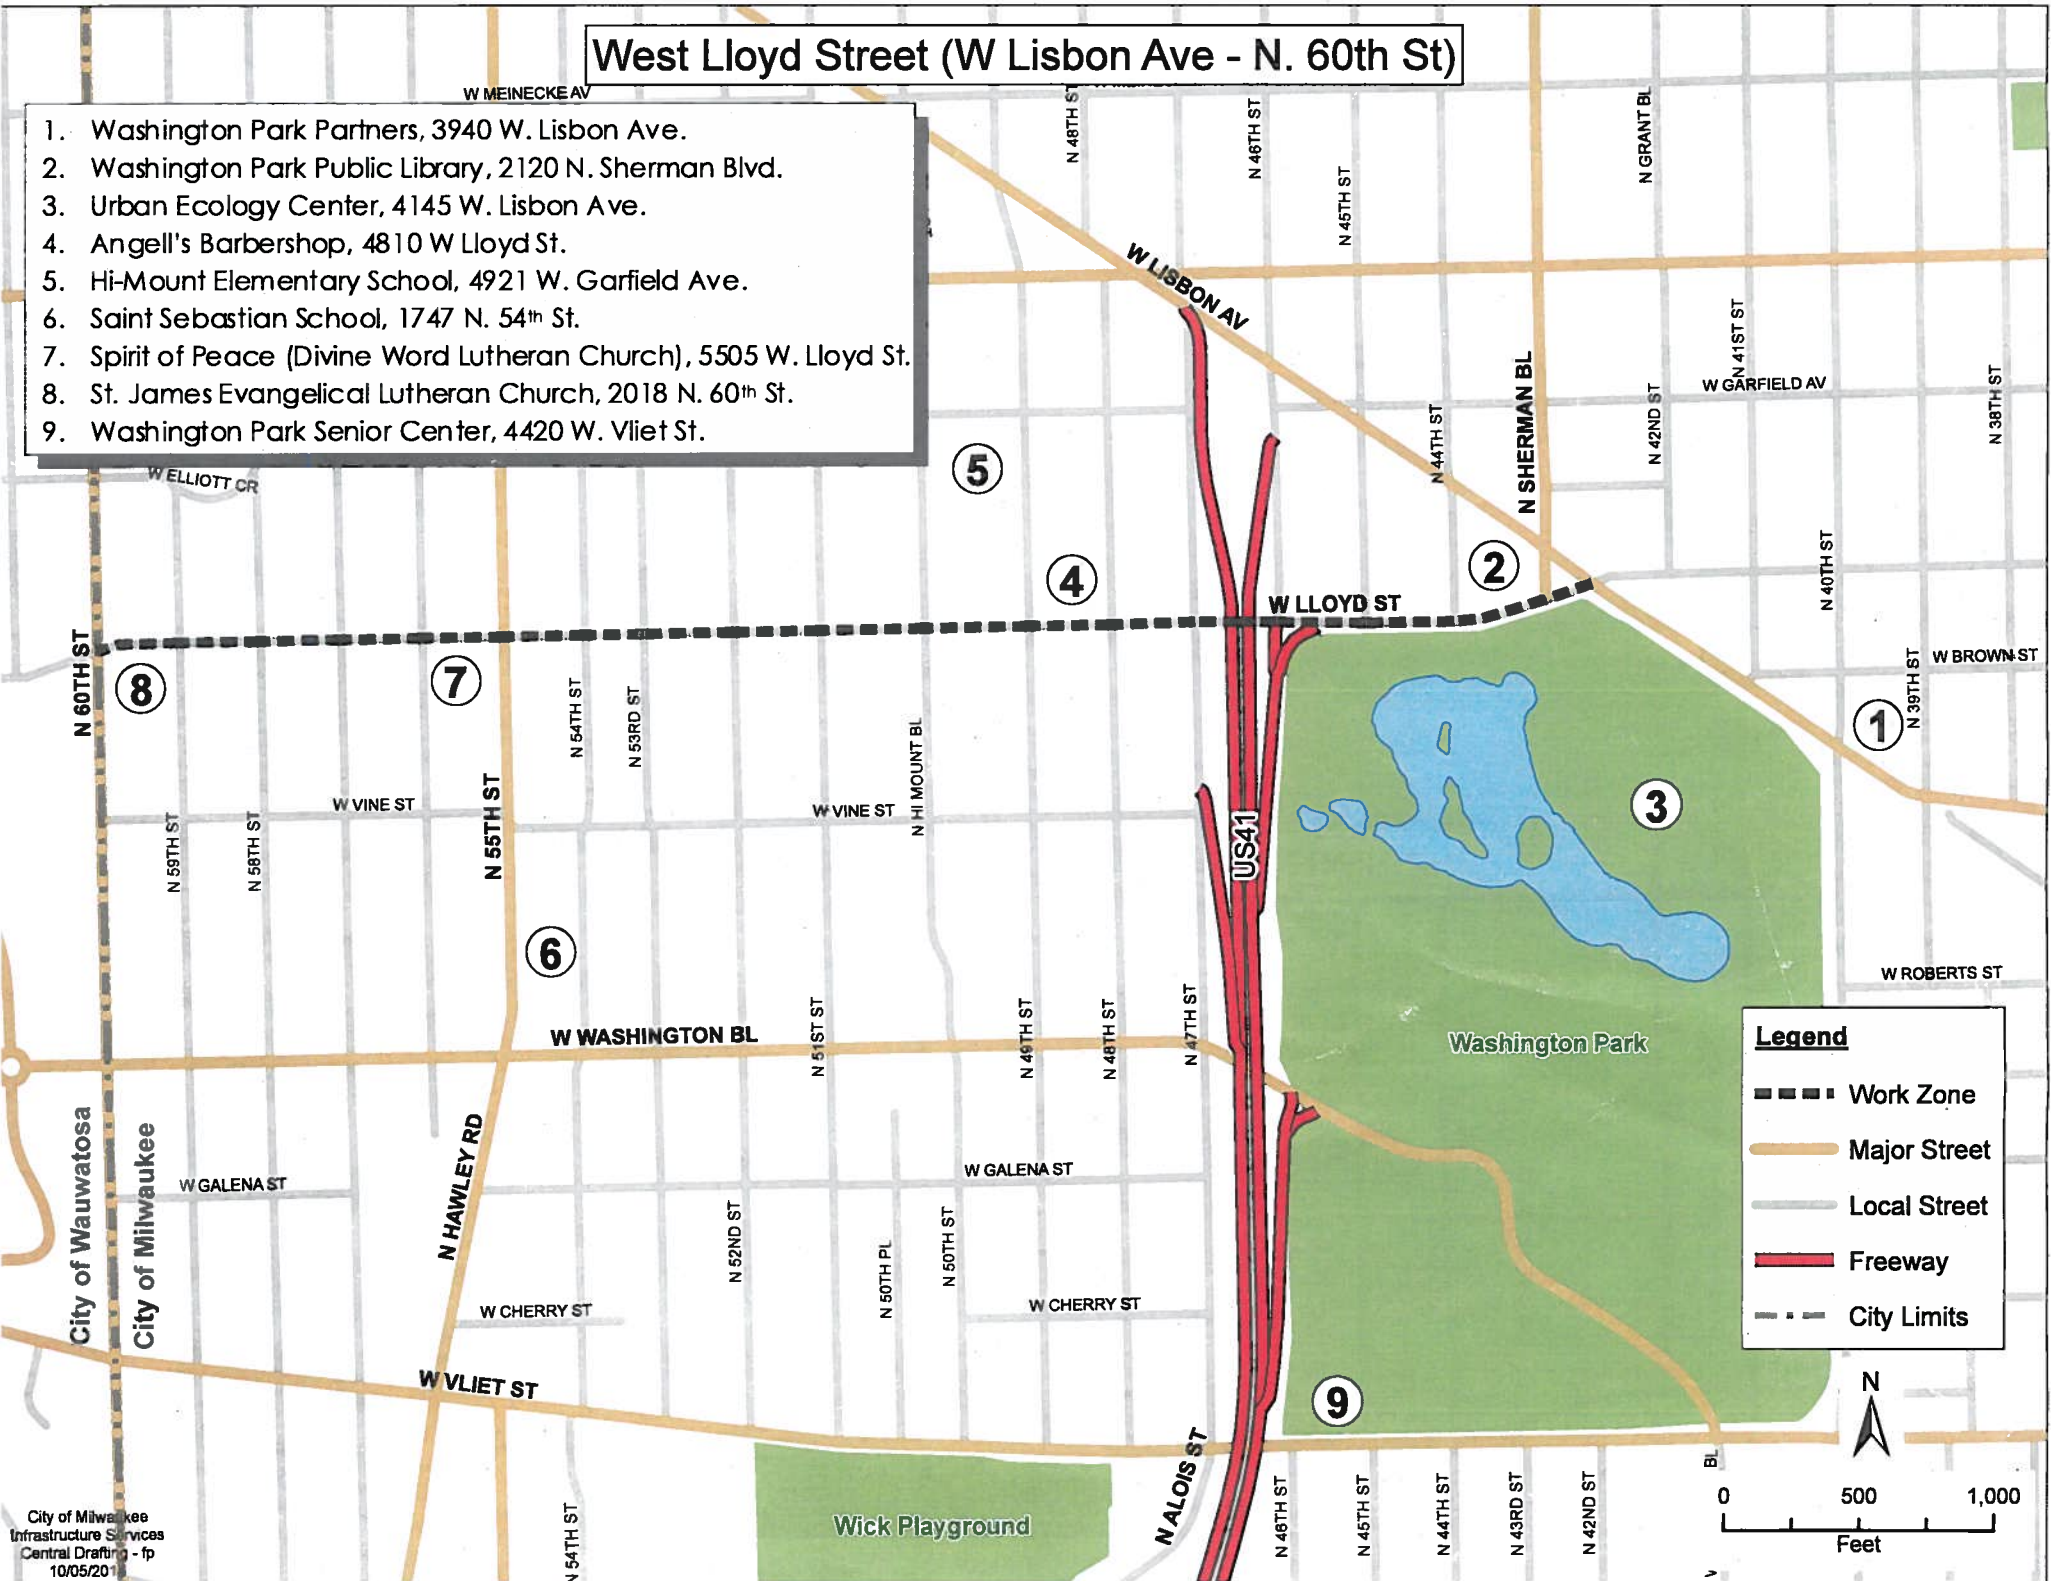

West Lloyd Street (W Lisbon Ave - N. 60th St)

1. Washington Park Partners, 3940 W. Lisbon Ave.
2. Washington Park Public Library, 2120 N. Sherman Blvd.
3. Urban Ecology Center, 4145 W. Lisbon Ave.
4. Angell's Barbershop, 4810 W Lloyd St.
5. Hi-Mount Elementary School, 4921 W. Garfield Ave.
6. Saint Sebastian School, 1747 N. 54th St.
7. Spirit of Peace (Divine Word Lutheran Church), 5505 W. Lloyd St.
8. St. James Evangelical Lutheran Church, 2018 N. 60th St.
9. Washington Park Senior Center, 4420 W. Vliet St.

Legend

- Work Zone
- Major Street
- Local Street
- Freeway
- - - City Limits