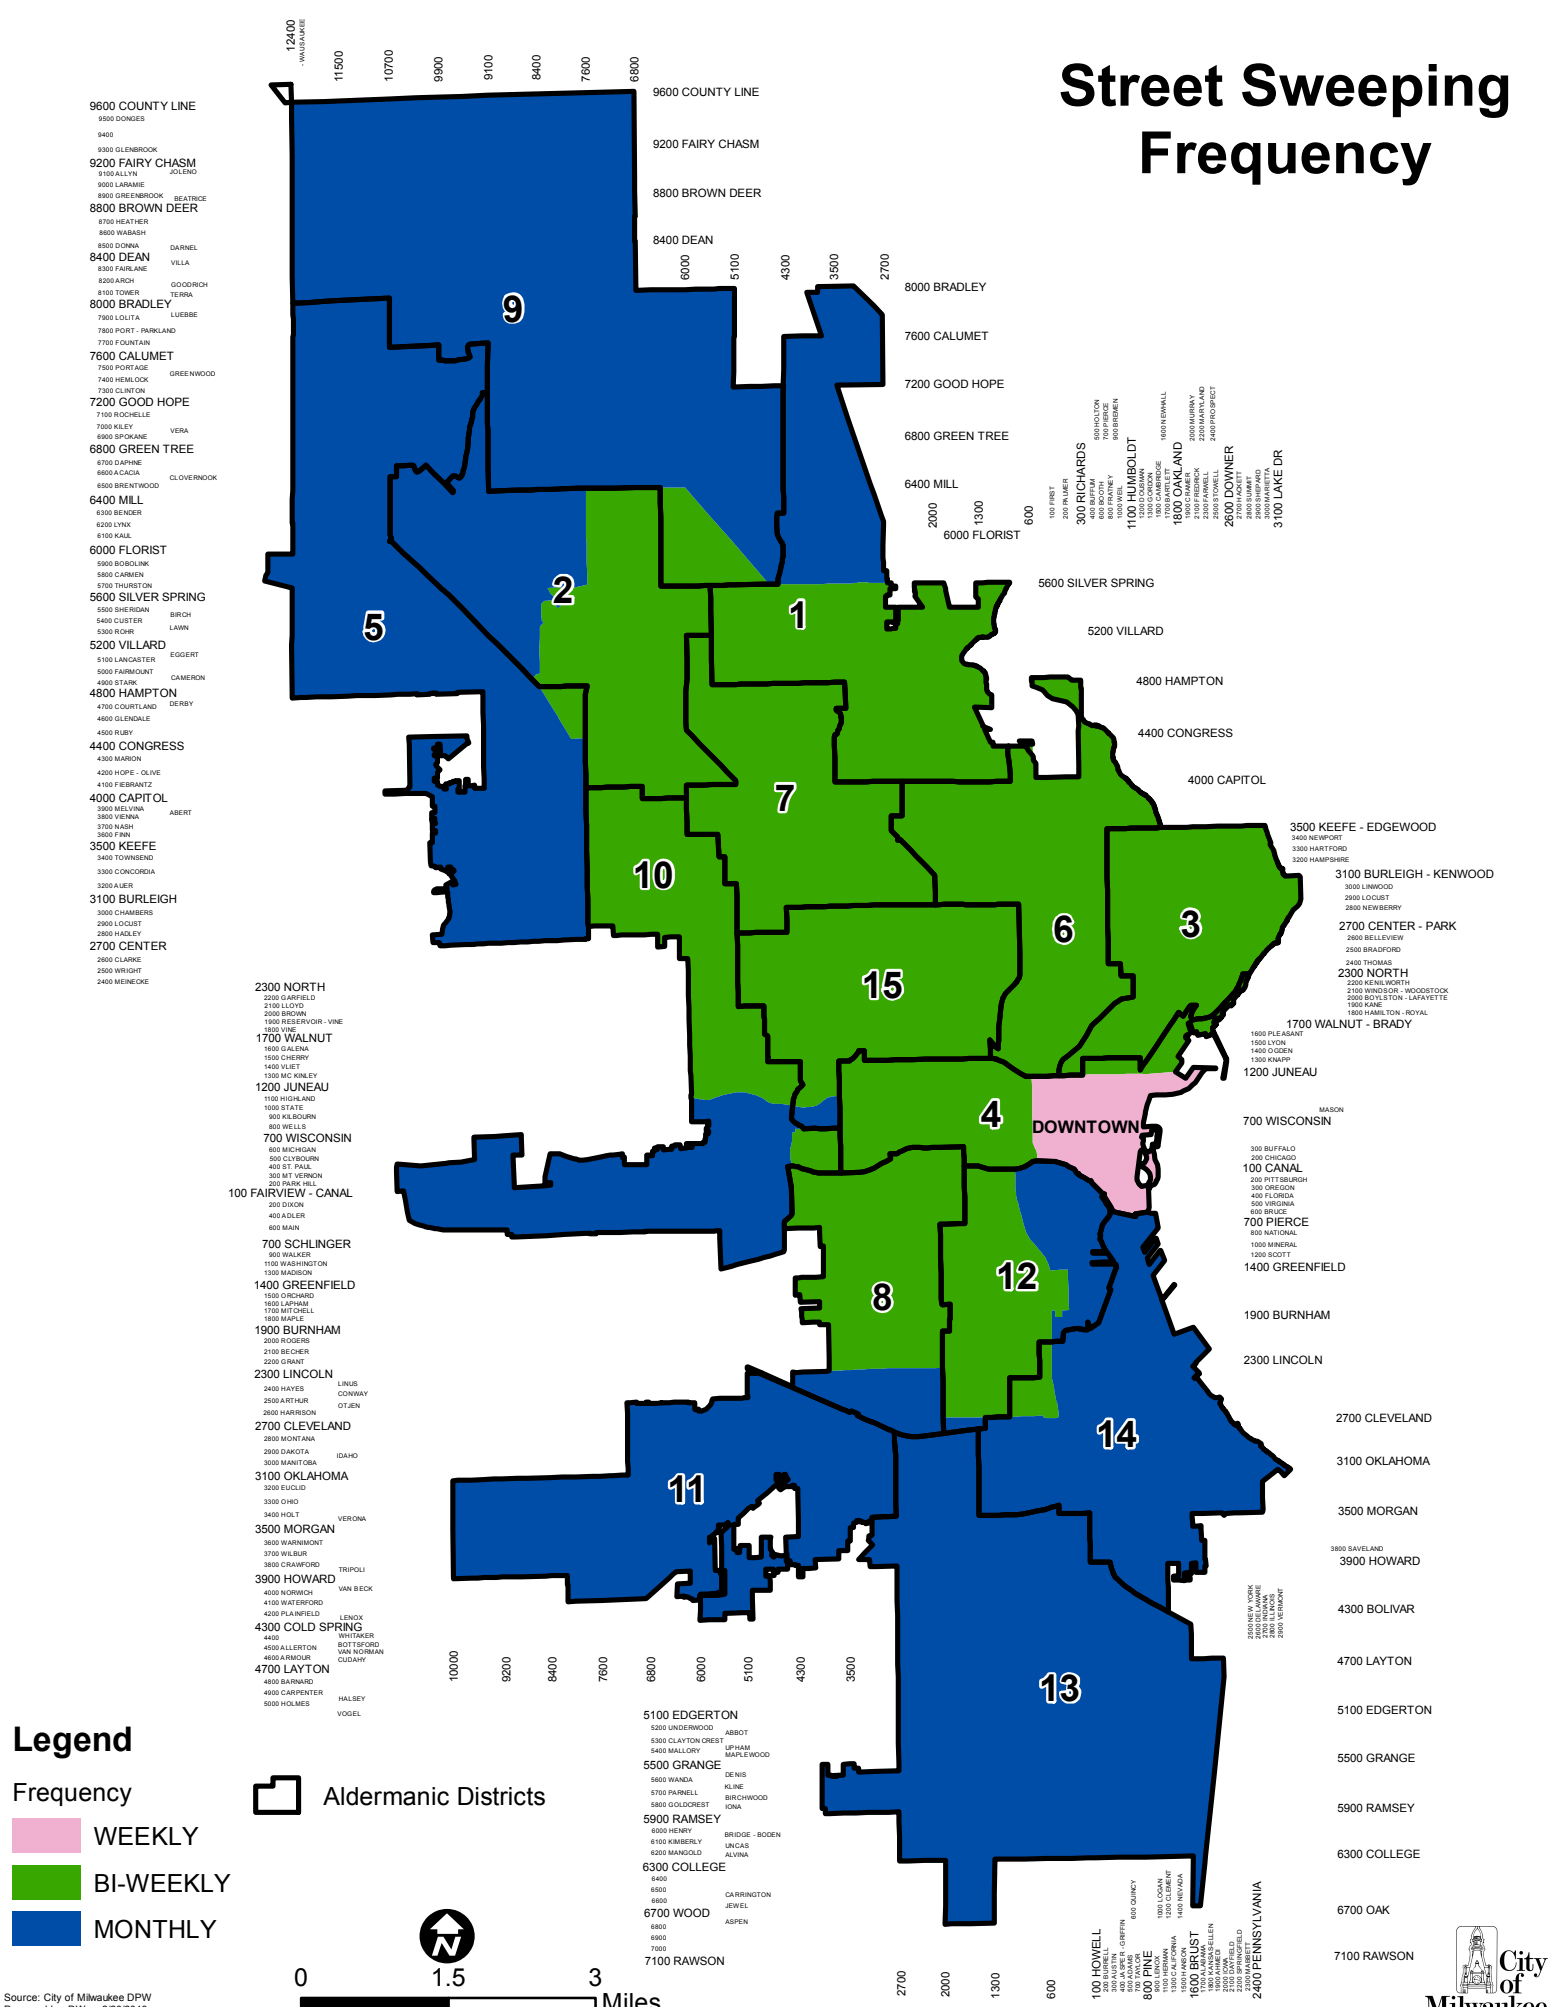

Street Sweeping Frequency

Legend

Frequency

- WEEKLY
- BI-WEEKLY
- MONTHLY

Aldermanic Districts