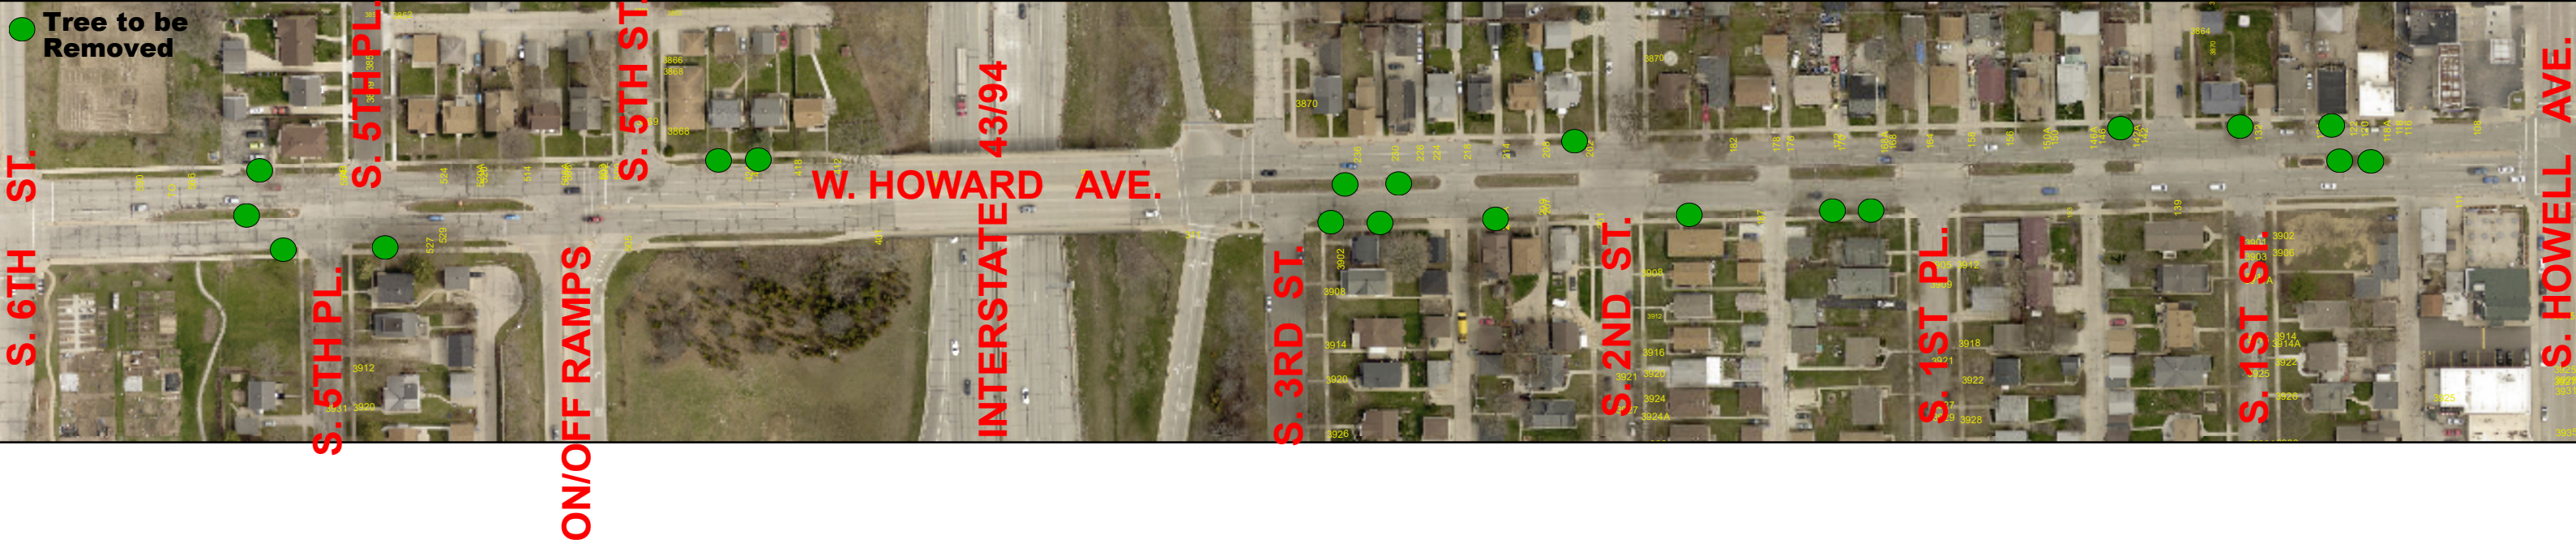

AERIAL PHOTO OF W. HOWARD AVENUE FROM S. HOWELL AVENUE TO S. 6TH STREET SHOWING TREES TO BE REMOVED

0 62.5 125 250 Feet 1 inch = 158 feet