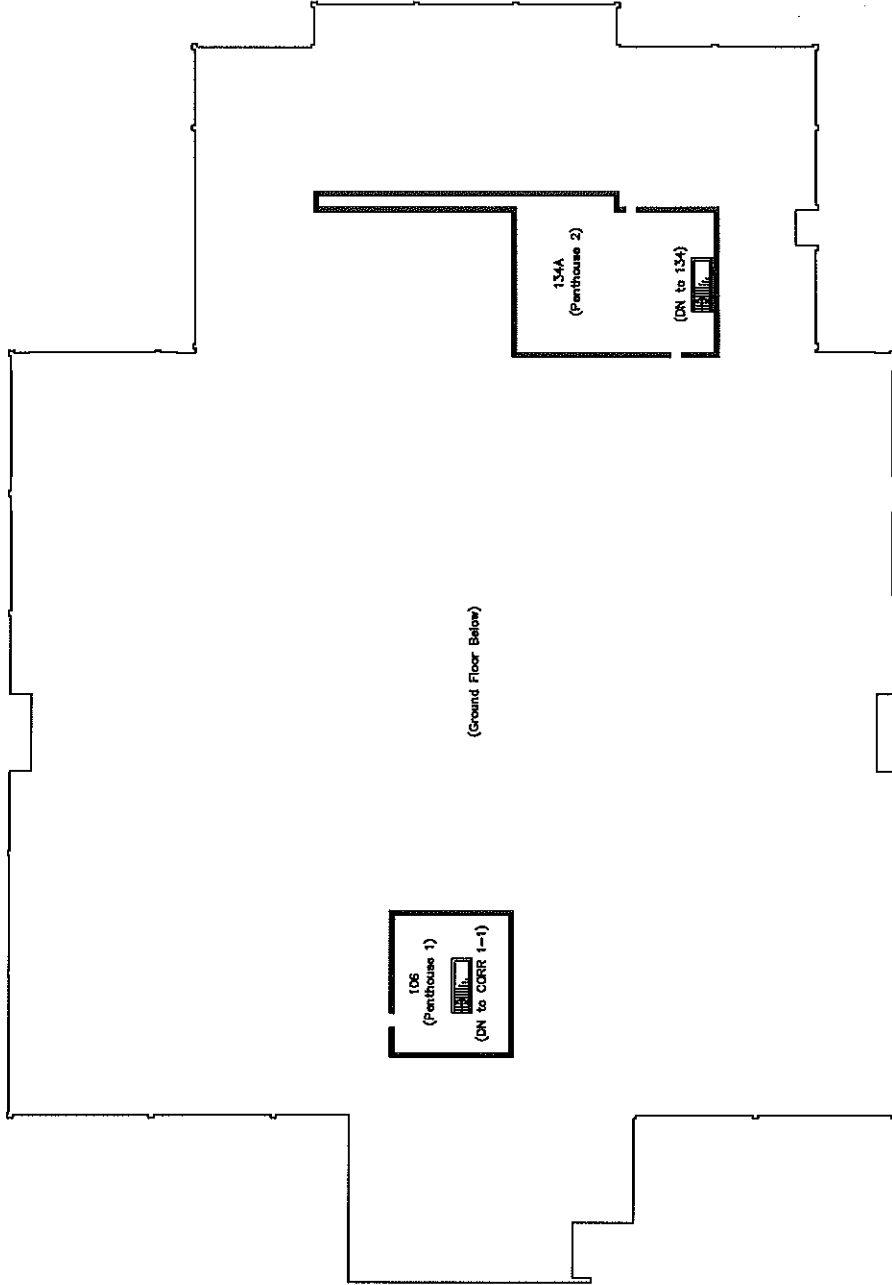

GROUND FLOOR PLAN
 SITE NO 157 - DR. ARTHUR A. FLETCHER ELEMENTARY SCHOOL
 3520 W. ALYN ST., MILWAUKEE, WI. 53224
 DATE: 8/21/08

MEZZANINE FLOOR PLAN
 SITE NO: 197 - DR. ARTHUR A. FLETCHER ELEMENTARY SCHOOL
 9920 W. ALLYN ST., MILWAUKEE, WI, 53224
 DATE: 8/21/08

ROOF PLAN

SITE NO. 197 - DR. ARTHUR A. FLETCHER ELEMENTARY SCHOOL
 2920 W. ALLYN ST., MILLY, WI, 53224
 DATE: 9/7/01

SITE PLAN
 SITE NO. 197 - DR. ARTHUR A. FLETCHER ELEMENTARY SCHOOL
 9920 W. ALLEN ST., MILWAUKEE, WI, 53224
 DATE: 4/25/09