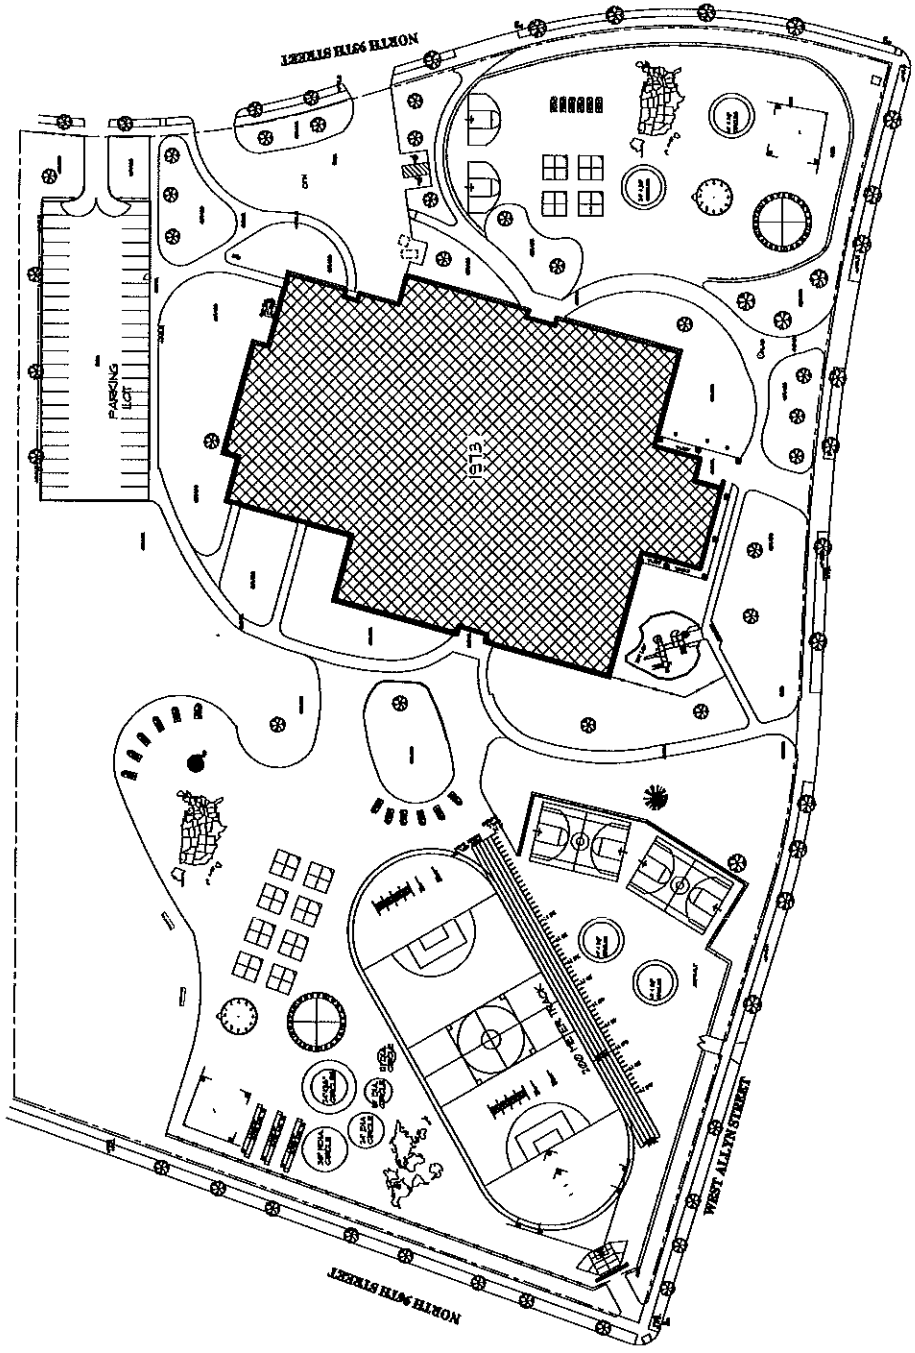

GROUND FLOOR PLAN
 SITE NO 157 - DR. ARTHUR A. FLETCHER ELEMENTARY SCHOOL
 3520 W. ALYN ST., MILWAUKEE, WI. 53224
 DATE: 8/21/08

MEZZANINE FLOOR PLAN
 SITE NO: 197 - DR. ARTHUR A. FLETCHER ELEMENTARY SCHOOL
 9920 W. ALLYN ST., MILWAUKEE, WI, 53224
 DATE: 8/21/08

ROOF PLAN

SITE NO. 197 - DR. ARTHUR A. FLETCHER ELEMENTARY SCHOOL
 2920 W. ALLYN ST., MILLY, WI, 53224
 DATE: 9/7/01

SITE PLAN
 SITE NO. 197 - DR. ARTHUR A. FLETCHER ELEMENTARY SCHOOL
 9920 W. ALLEN ST., MILWAUKEE, WI, 53224
 DATE: 4/25/09