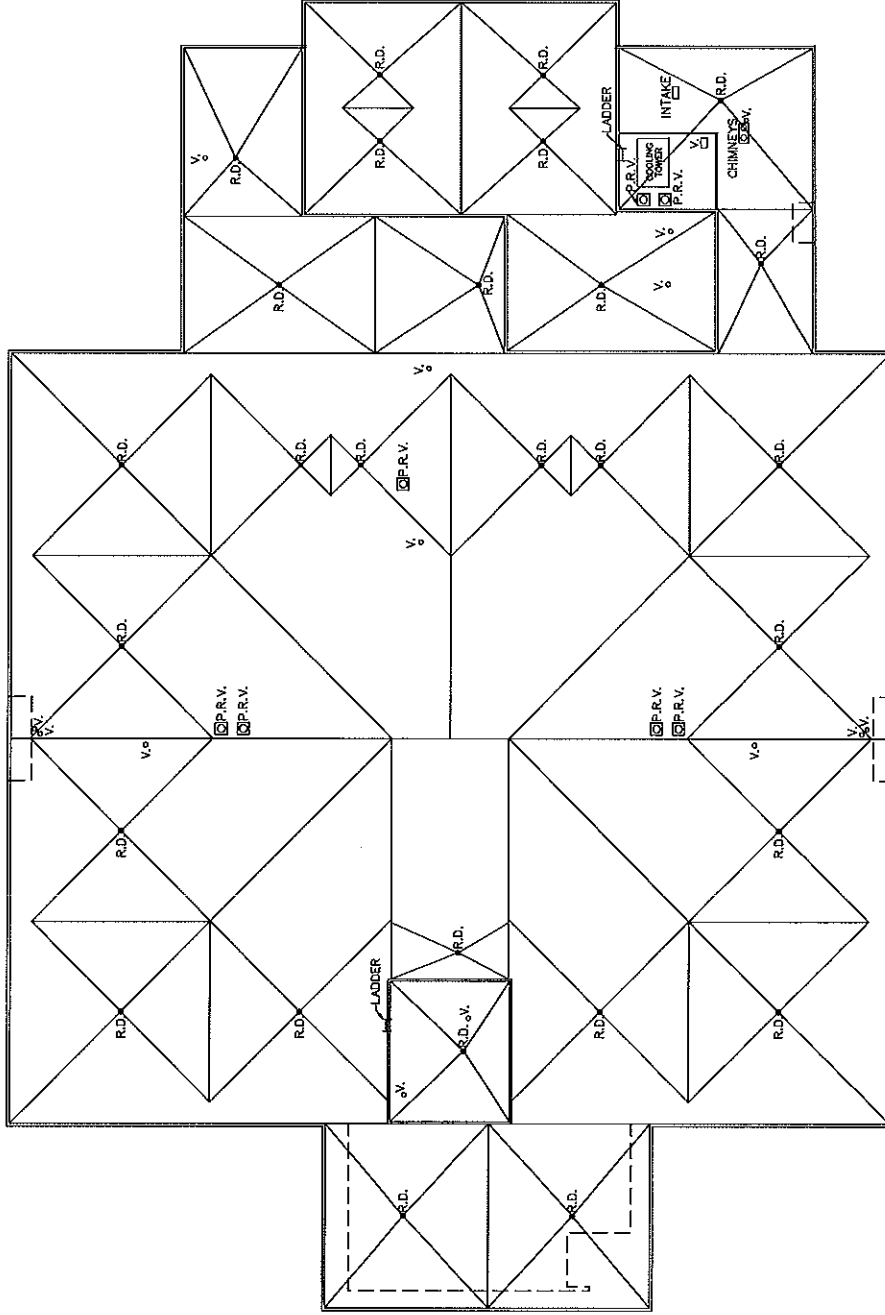

GROUND FLOOR PLAN
 SITE NO 157 - DR. ARTHUR A. FLETCHER ELEMENTARY SCHOOL
 3520 W. ALYN ST., MILWAUKEE, WI. 53224
 DATE: 8/21/08

MEZZANINE FLOOR PLAN
 SITE NO: 197 - DR. ARTHUR A. FLETCHER ELEMENTARY SCHOOL
 9920 W. ALLYN ST., MILWAUKEE, WI, 53224
 DATE: 8/21/08

ROOF PLAN

SITE NO. 197 - DR. ARTHUR A. FLETCHER ELEMENTARY SCHOOL
 2920 W. ALLYN ST., MILLY, WI, 53224
 DATE: 9/7/01

SITE PLAN
 SITE NO. 197 - DR. ARTHUR A. FLETCHER ELEMENTARY SCHOOL
 9920 W. ALLEN ST., MILWAUKEE, WI, 53224
 DATE: 4/25/09