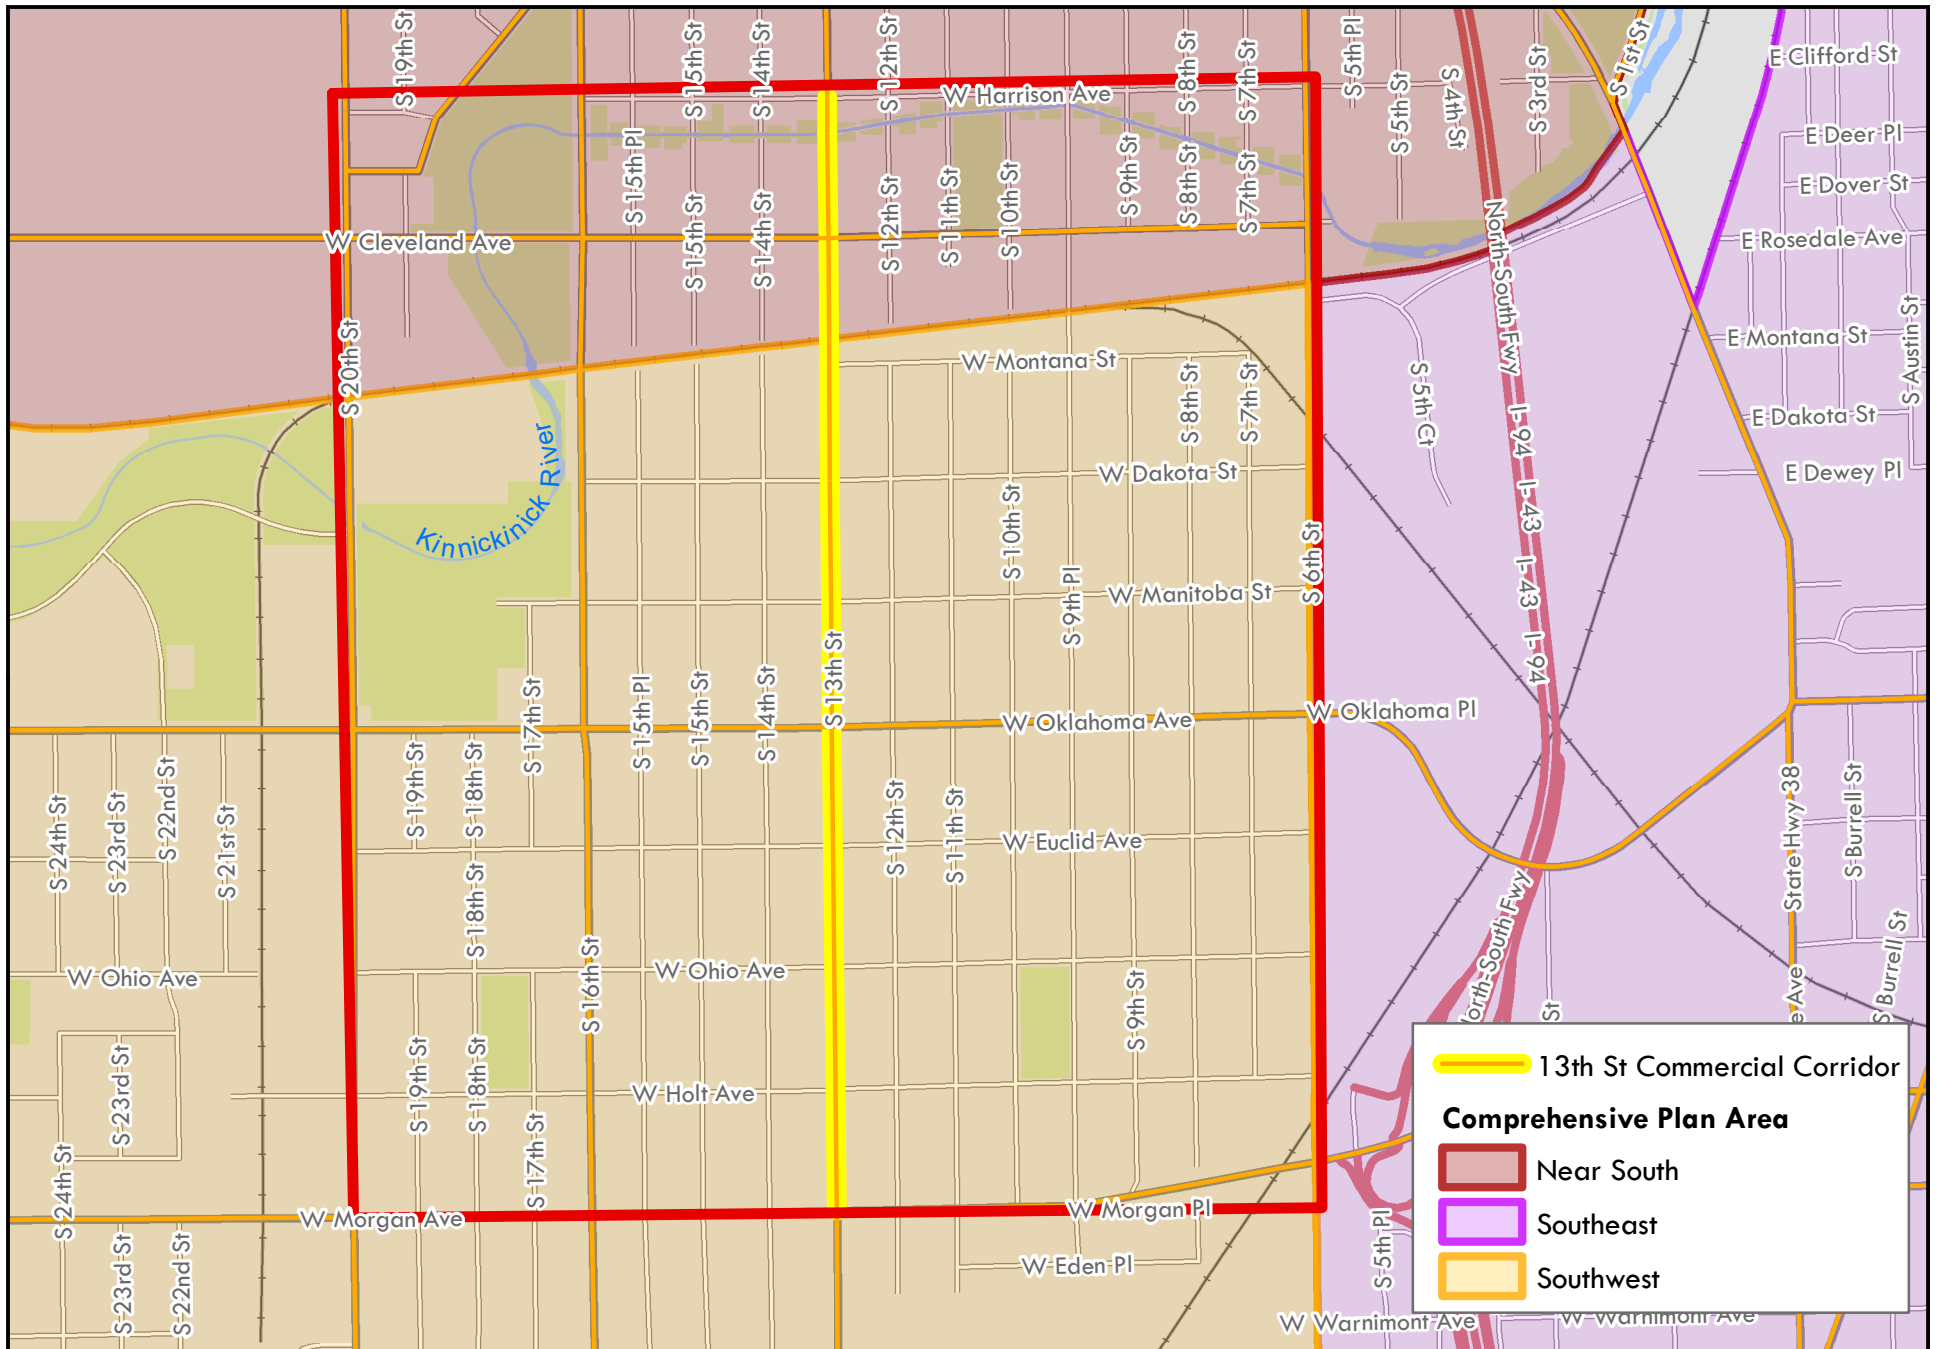

ENVISION SOUTH 13TH STREET TOGETHER

A STRATEGIC ACTION PLAN FOR THE SOUTHWEST SIDE

Prepared by the Department of City Development Planning Division, 1/6/2020
 Source: DCD Planning Division; Information Technology Management Division

13th St Commercial Corridor

Comprehensive Plan Area

- Near South
- Southeast
- Southwest