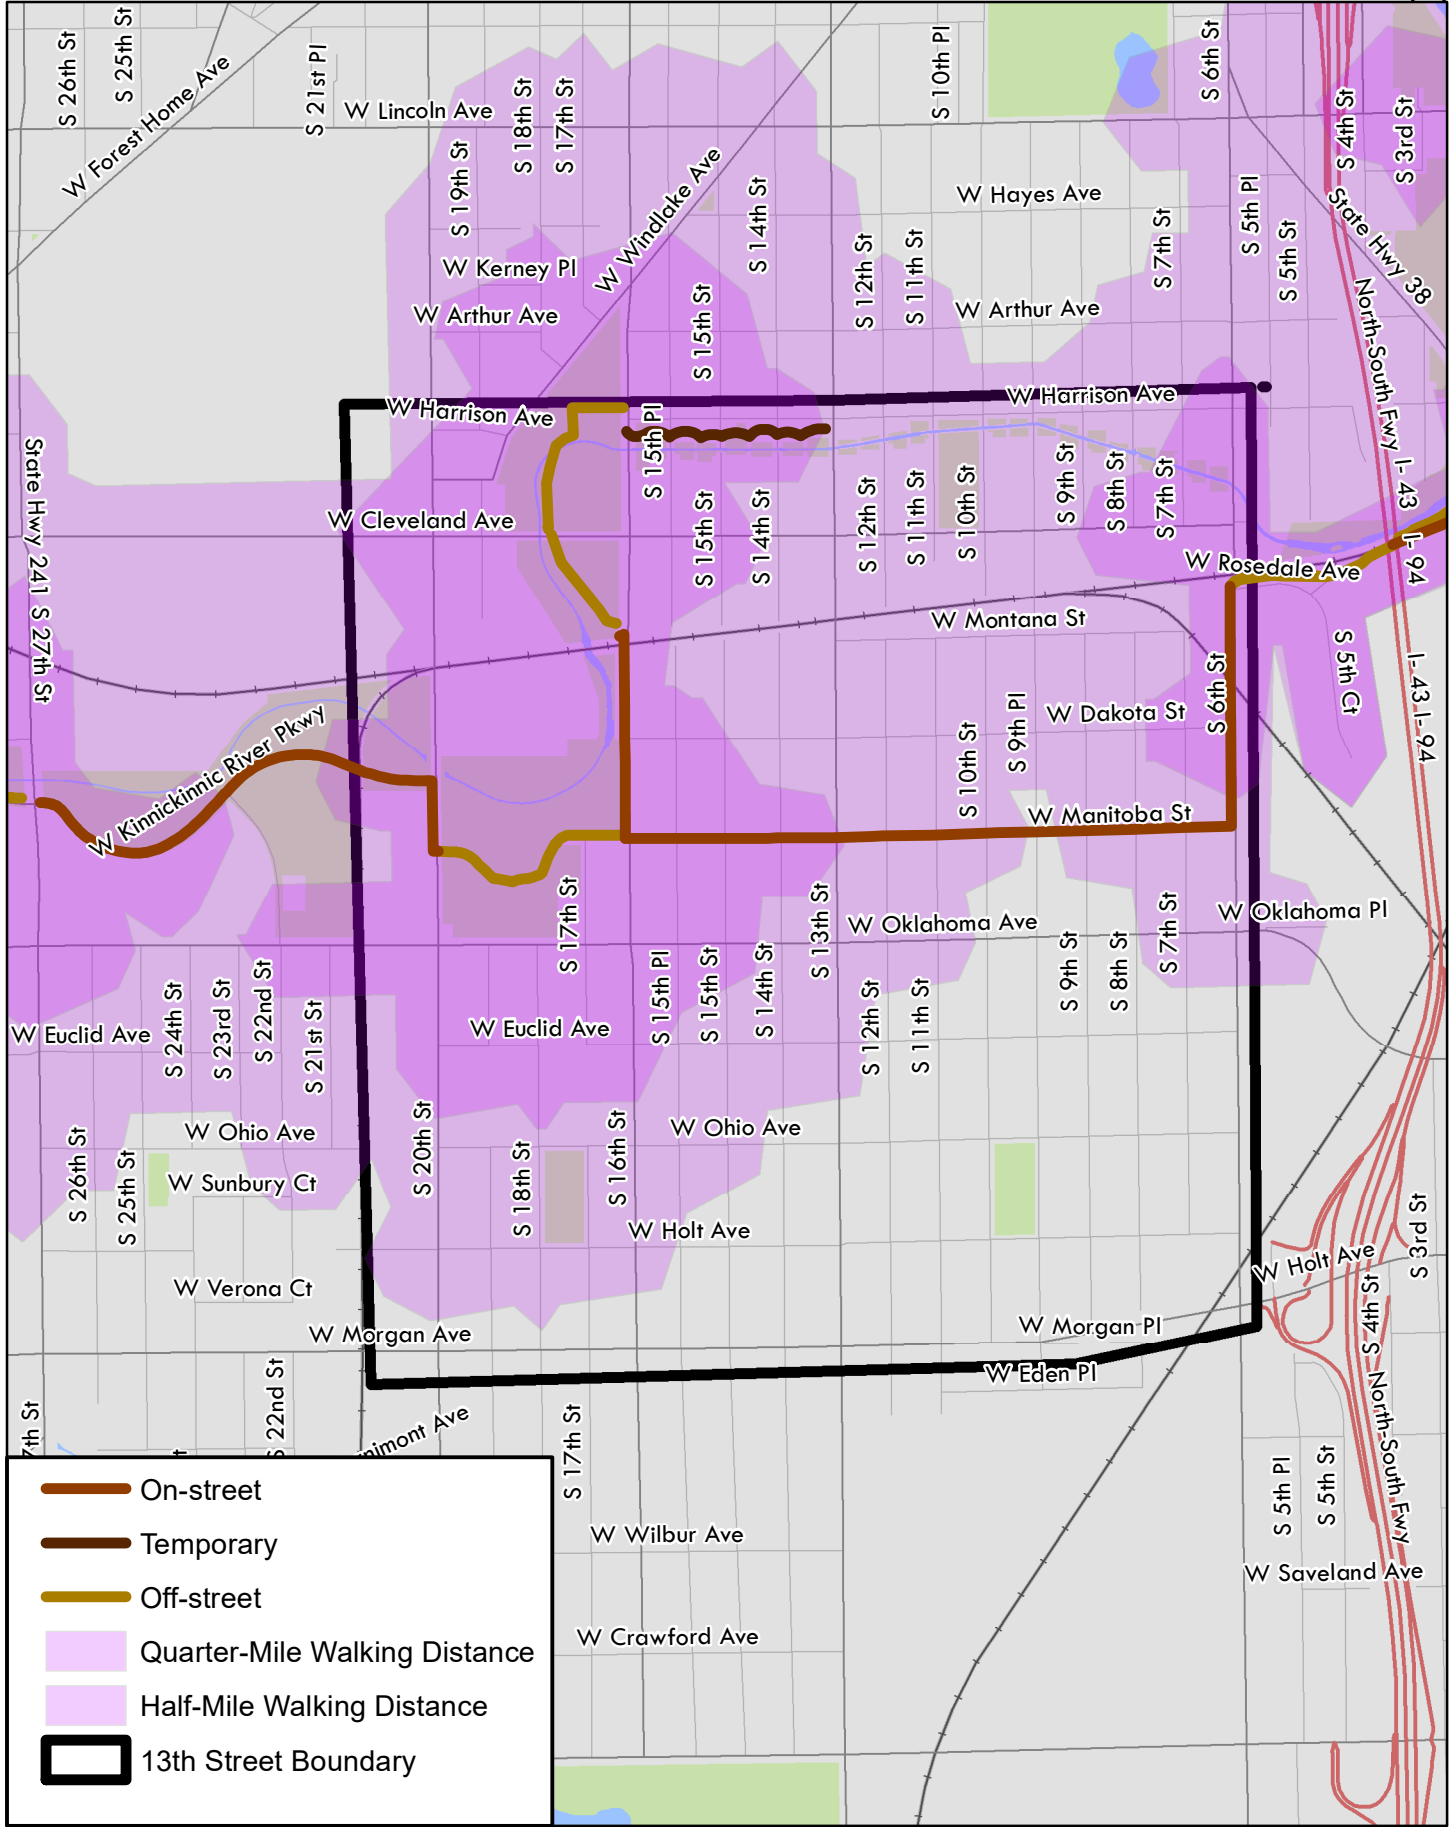

TRAIL ACCESS

Envision South 13th Street Together

Prepared by the Department of City Development Planning Division, 2/9/2021
 Source: DCD Planning Division; City of Milwaukee Information Technology Management Division

-  On-street
-  Temporary
-  Off-street
-  Quarter-Mile Walking Distance
-  Half-Mile Walking Distance
-  13th Street Boundary