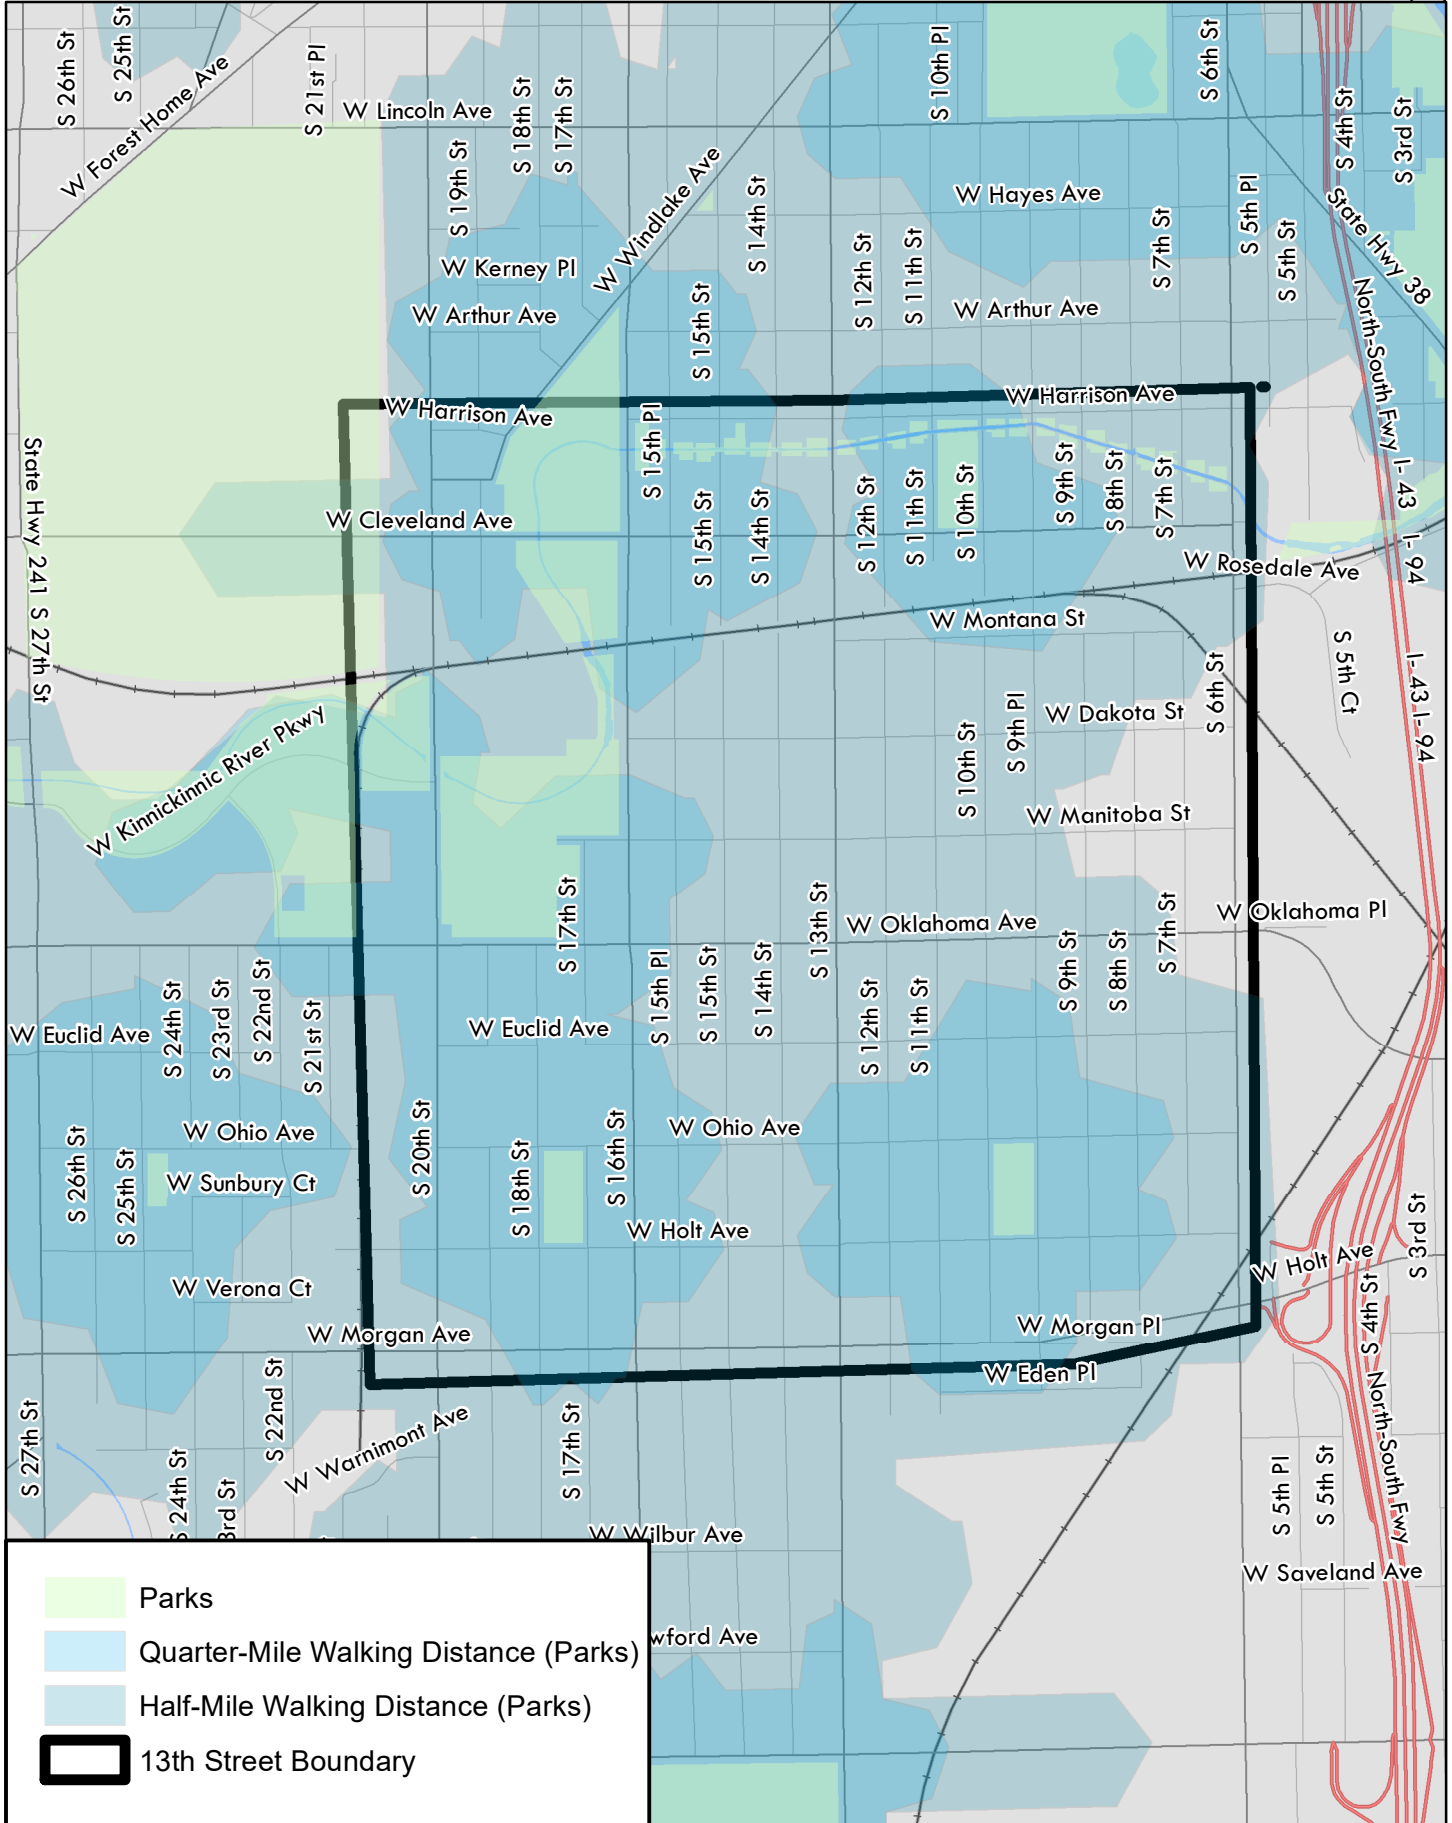

# PARKS ACCESS

## Envision S 13th St Together

Prepared by the Department of City Development Planning Division, 12/4/2020  
 Source: DCD Planning Division; City of Milwaukee Information Technology Management Division

- Parks
- Quarter-Mile Walking Distance (Parks)
- Half-Mile Walking Distance (Parks)
- 13th Street Boundary