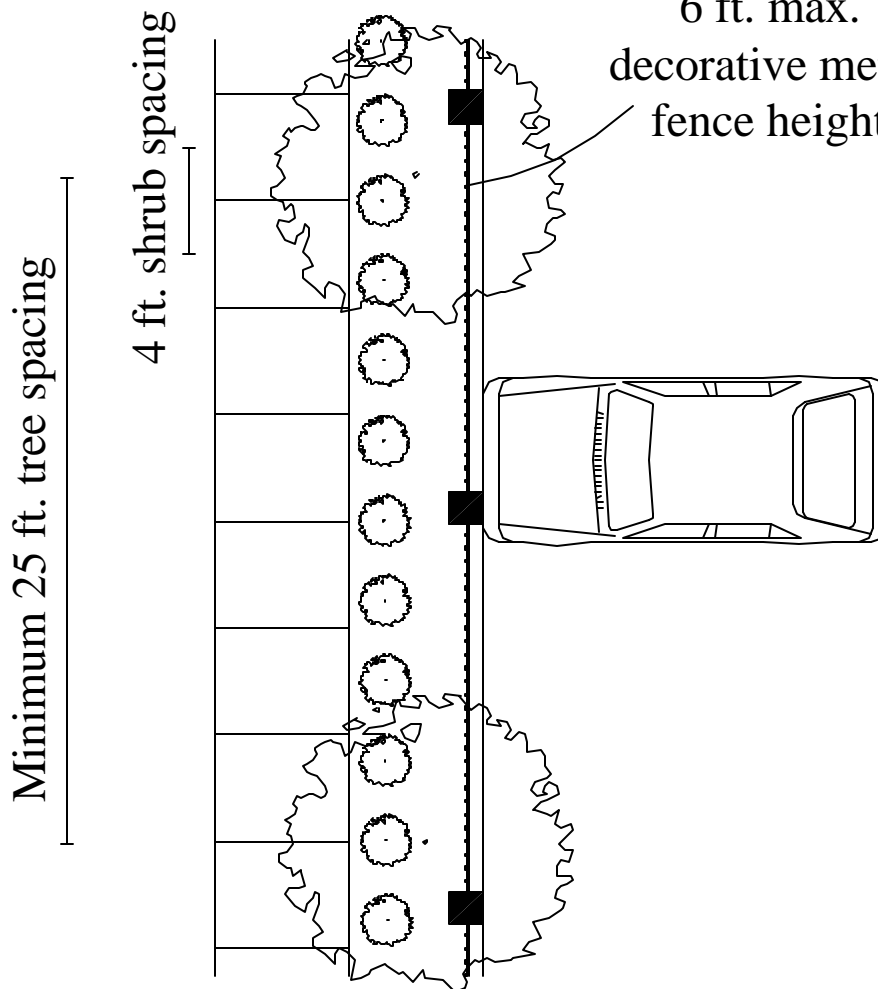

Motor Vehicle Sales Lot

Type D

LB2 District

Light Motor Vehicle

High Level Zone
7' and above

Eye Level Zone
3' - 7'

Low Level Zone
Ground - 3'

5' Minimum
Landscaped Area

3 ft. min.;
6 ft. max.

decorative metal
fence height

Smaller, Less Shrubs Allow Vision of Cars