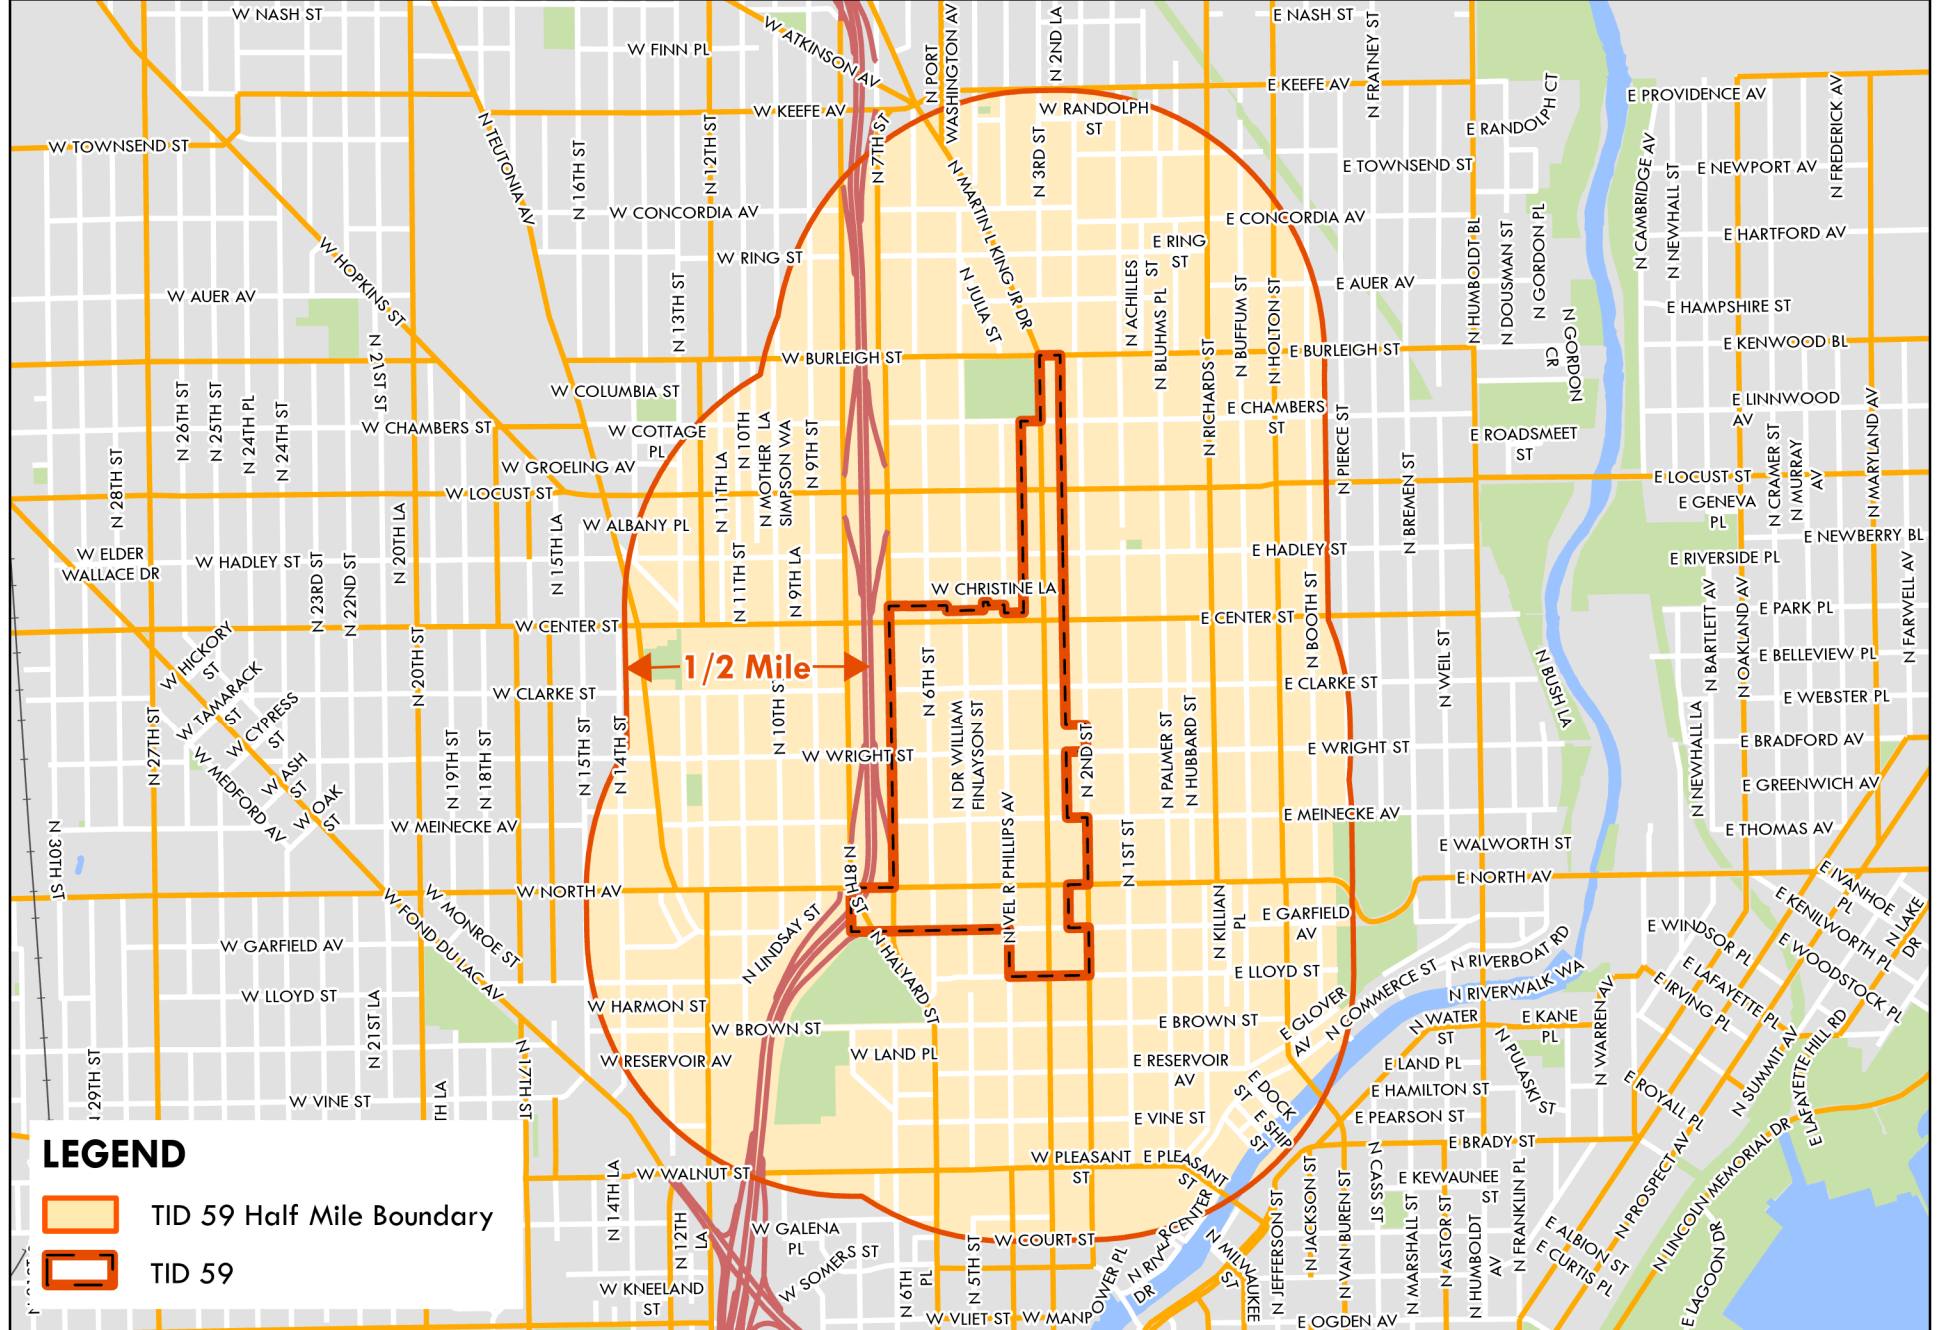

TID 59: BRONZEVILLE HALF-MILE BUFFER

Prepared by Dept of City Development Planning Division, 5/8/2024
Source: City of Milwaukee Information Technology Management Division

LEGEND

-  TID 59 Half Mile Boundary
-  TID 59