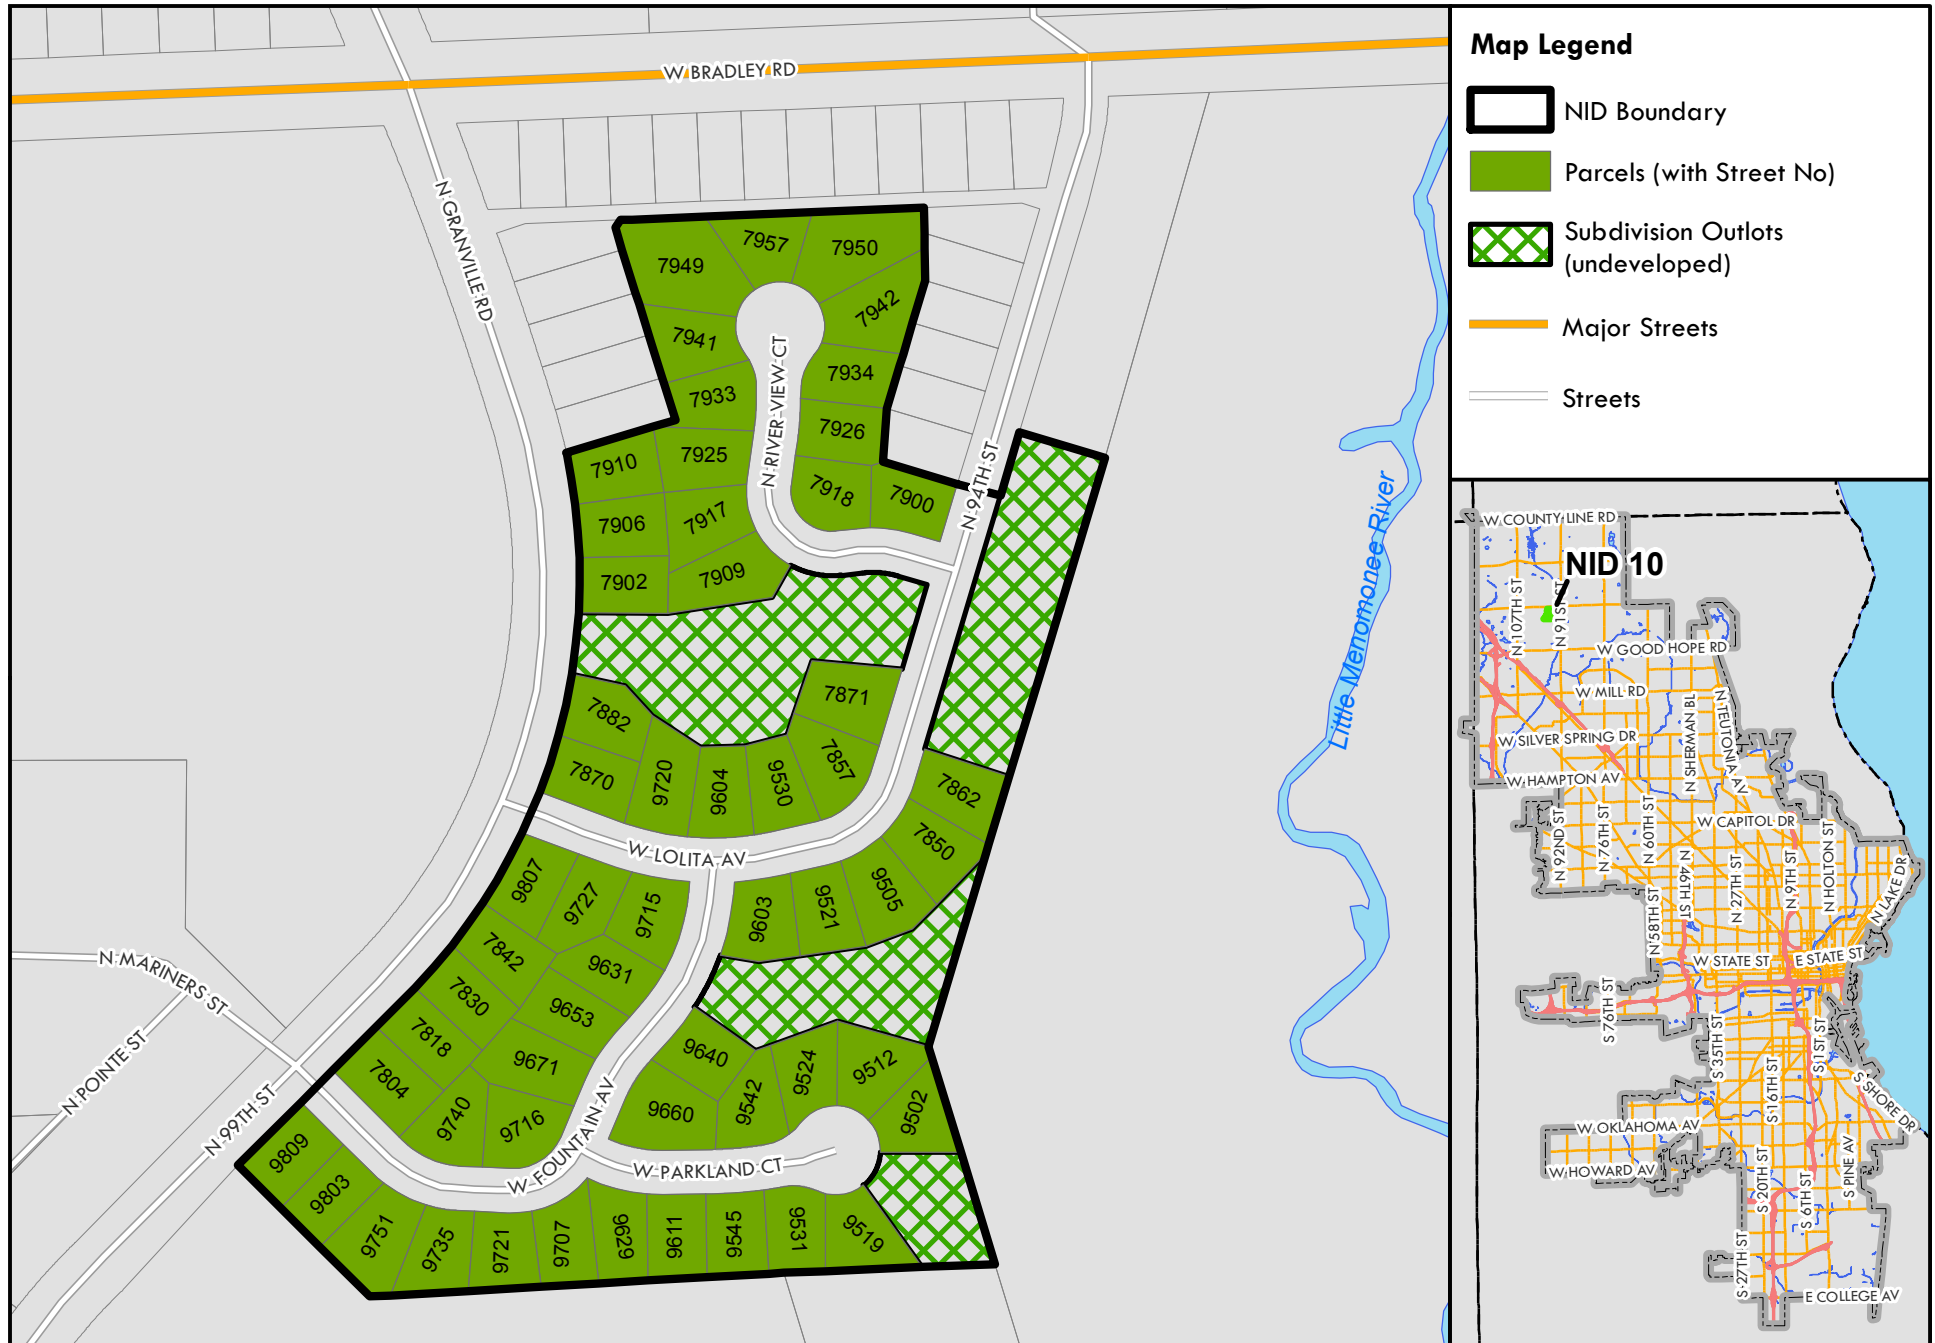

# RIVERVIEW

## NEIGHBORHOOD IMPROVEMENT DISTRICT #10

### Map Legend

-  NID Boundary
-  Parcels (with Street No)
-  Subdivision Outlots (undeveloped)
-  Major Streets
-  Streets