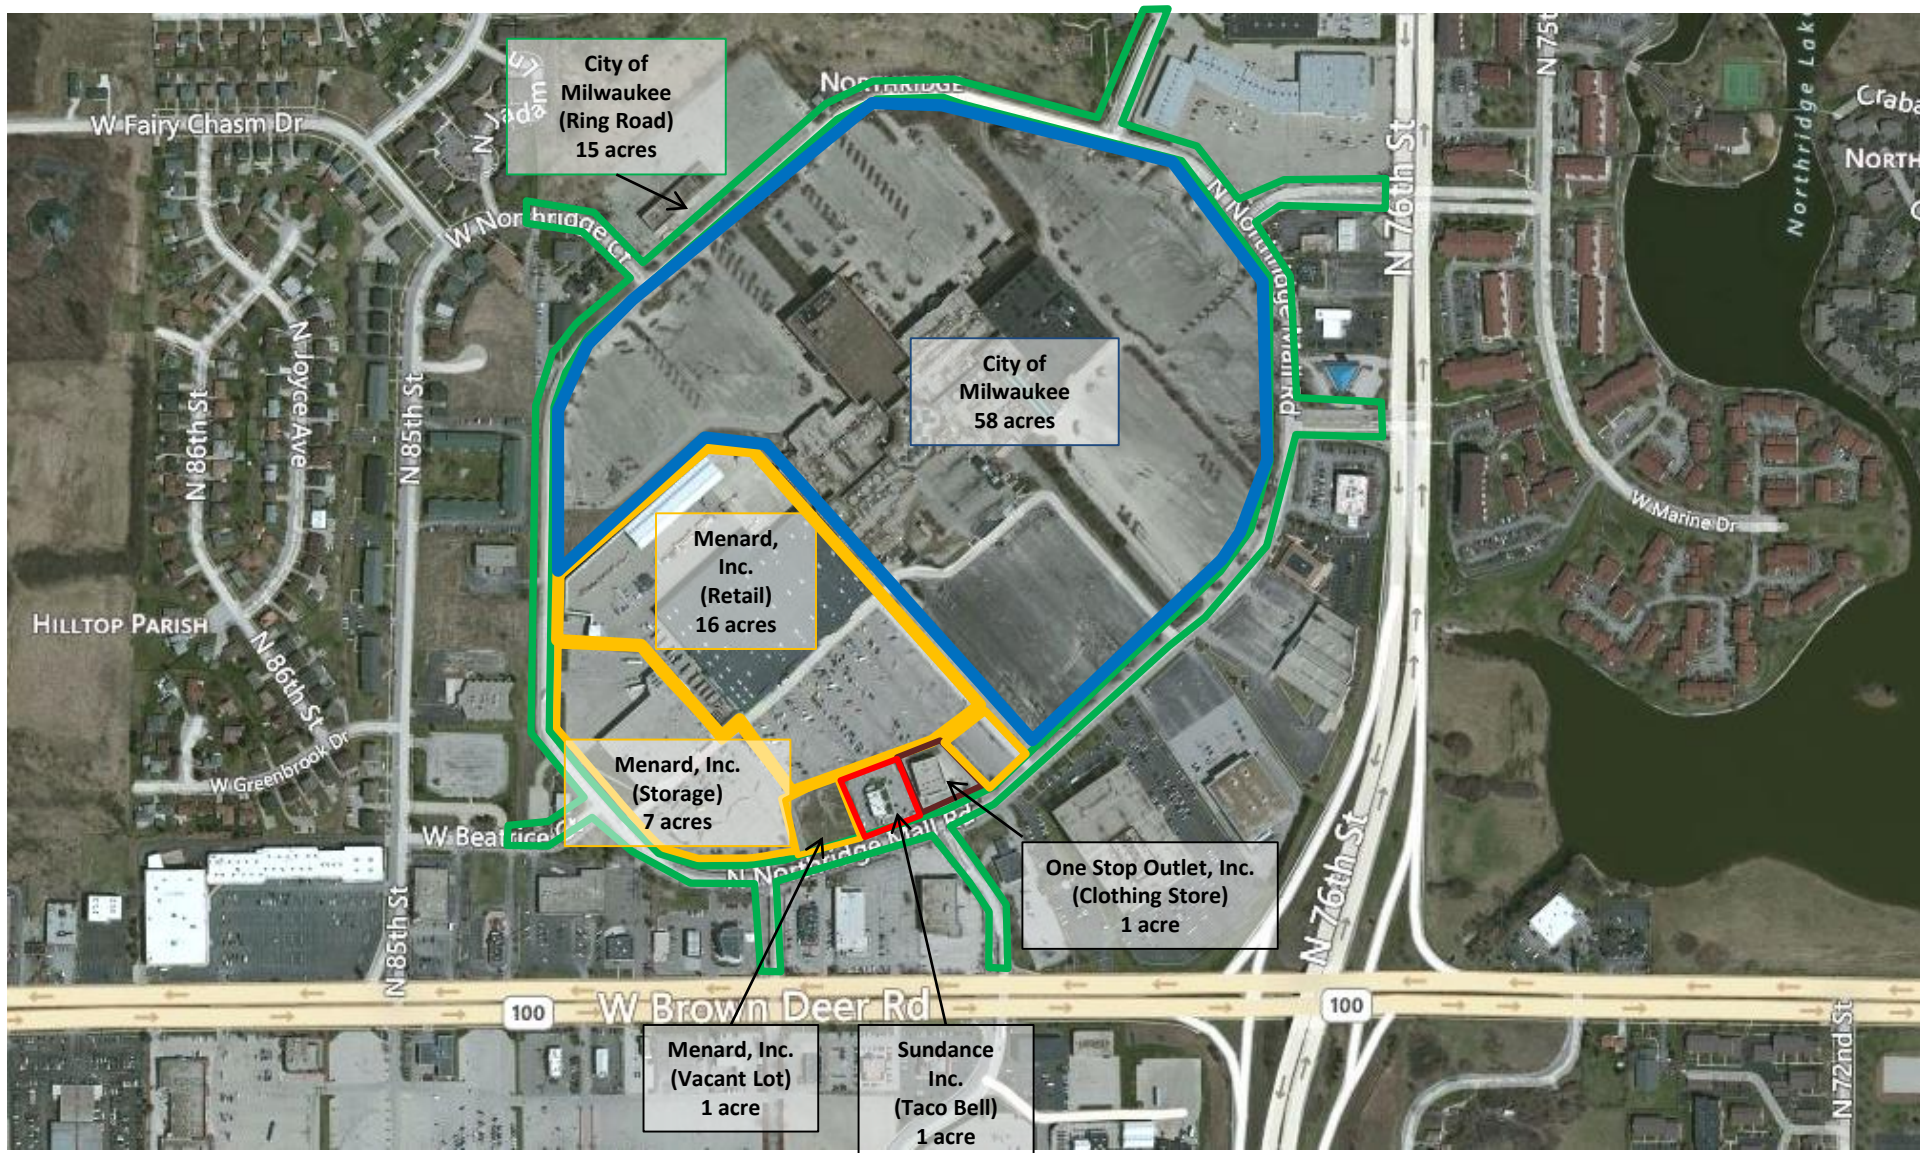

Granville Station Ownership 2024

areas highlighted on this map total approximately 100 acres

Key: Blue = City of Milwaukee Green = Public Right of Way Yellow = Menard, Inc.
Brown = Granville Station, LLC Red = Sundance, Inc.