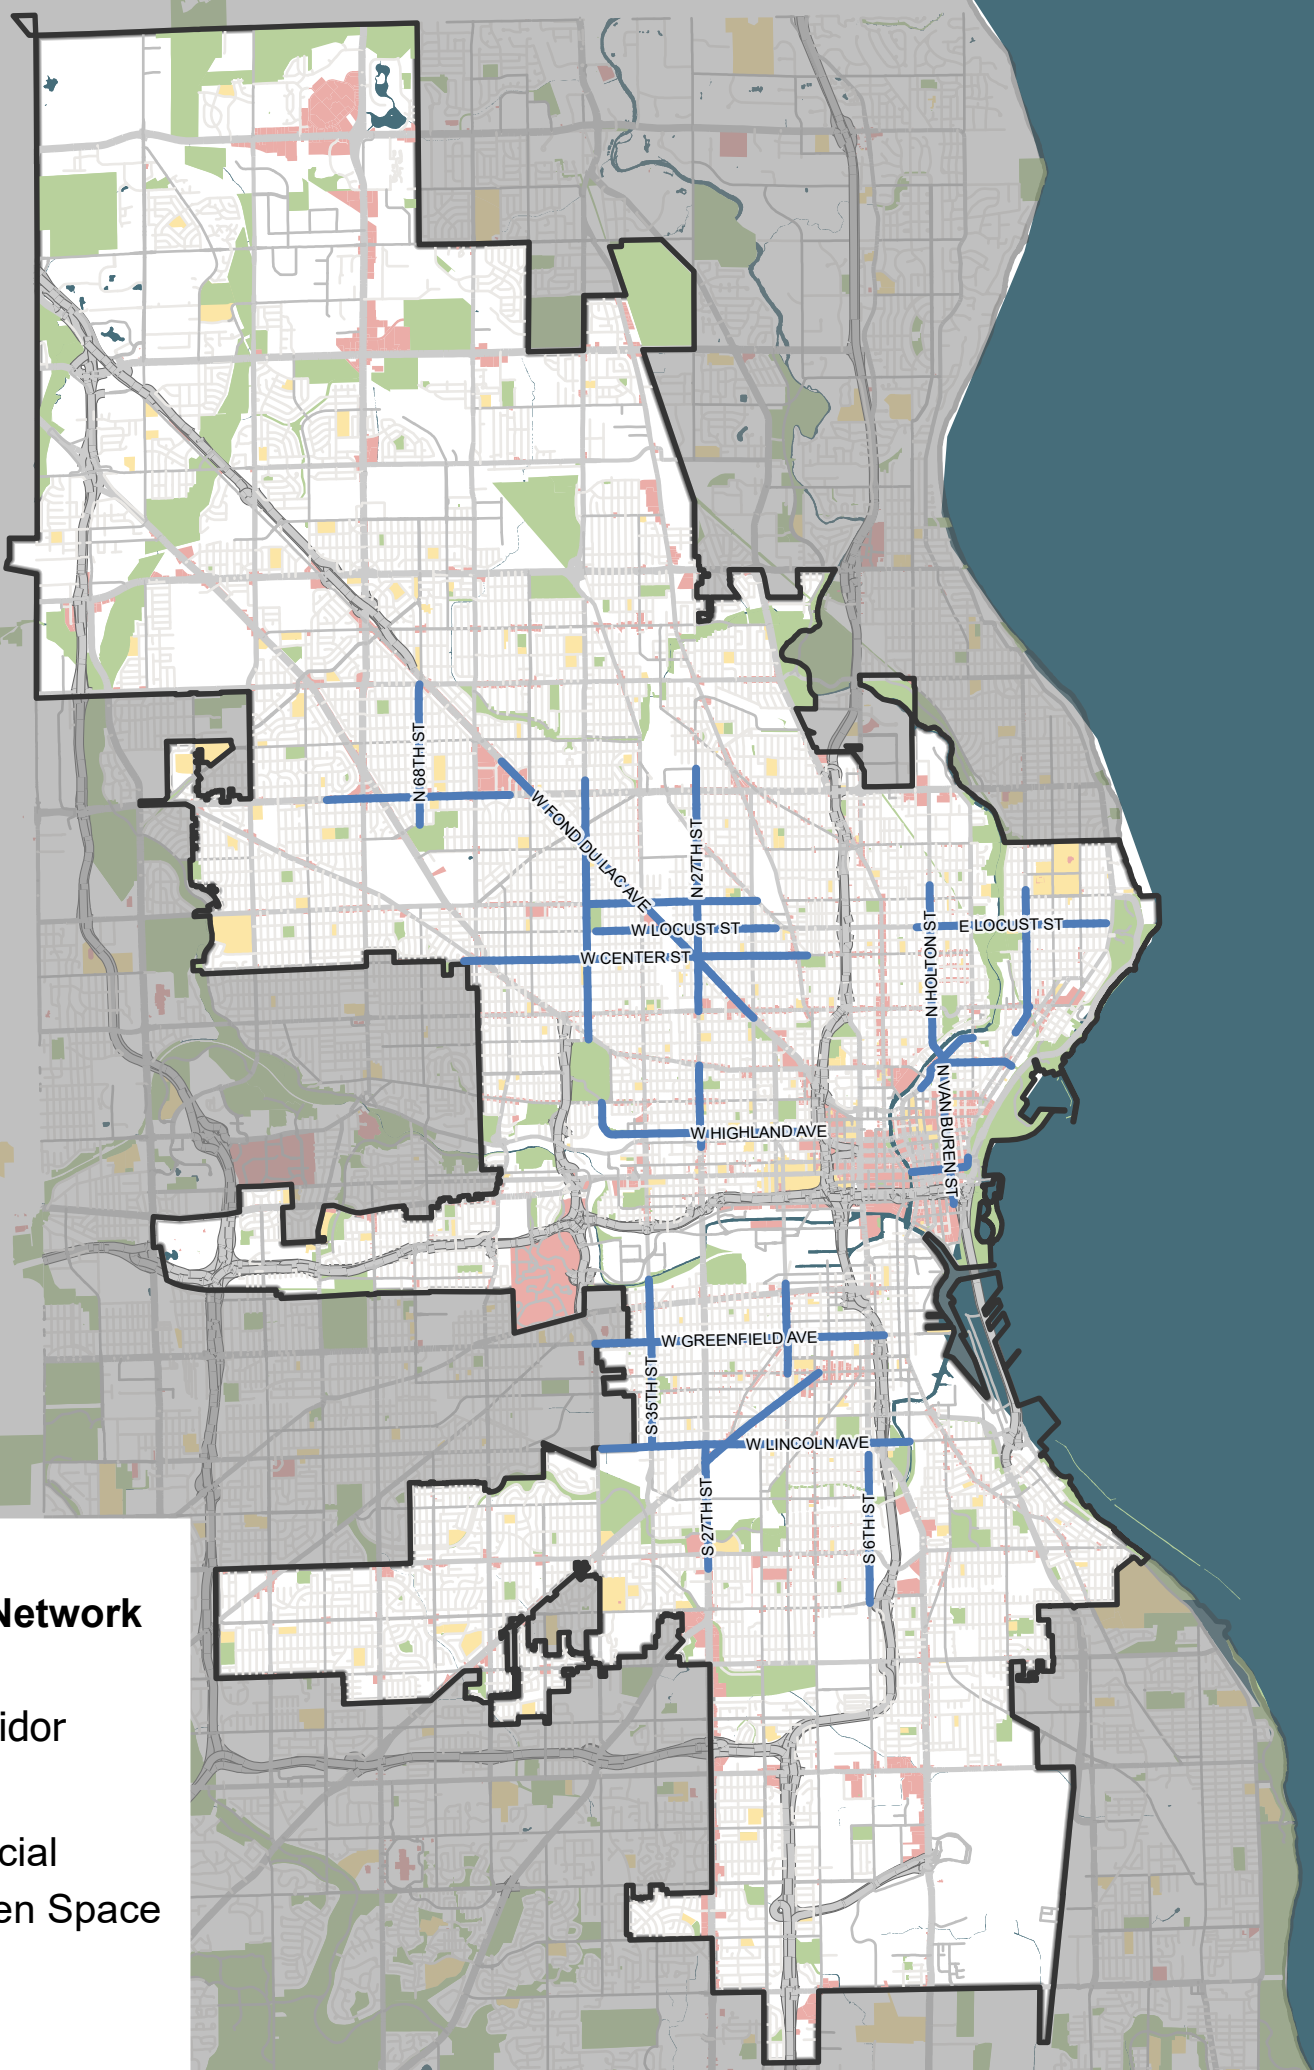

Bicycle High Injury Network 2024 Update

— HIN Corridor

Land Use

Commercial

Park/Open Space

School

Water

Driver High Injury Network 2024 Update

— HIN Corridor

Land Use

Commercial

Park/Open Space

School

Water