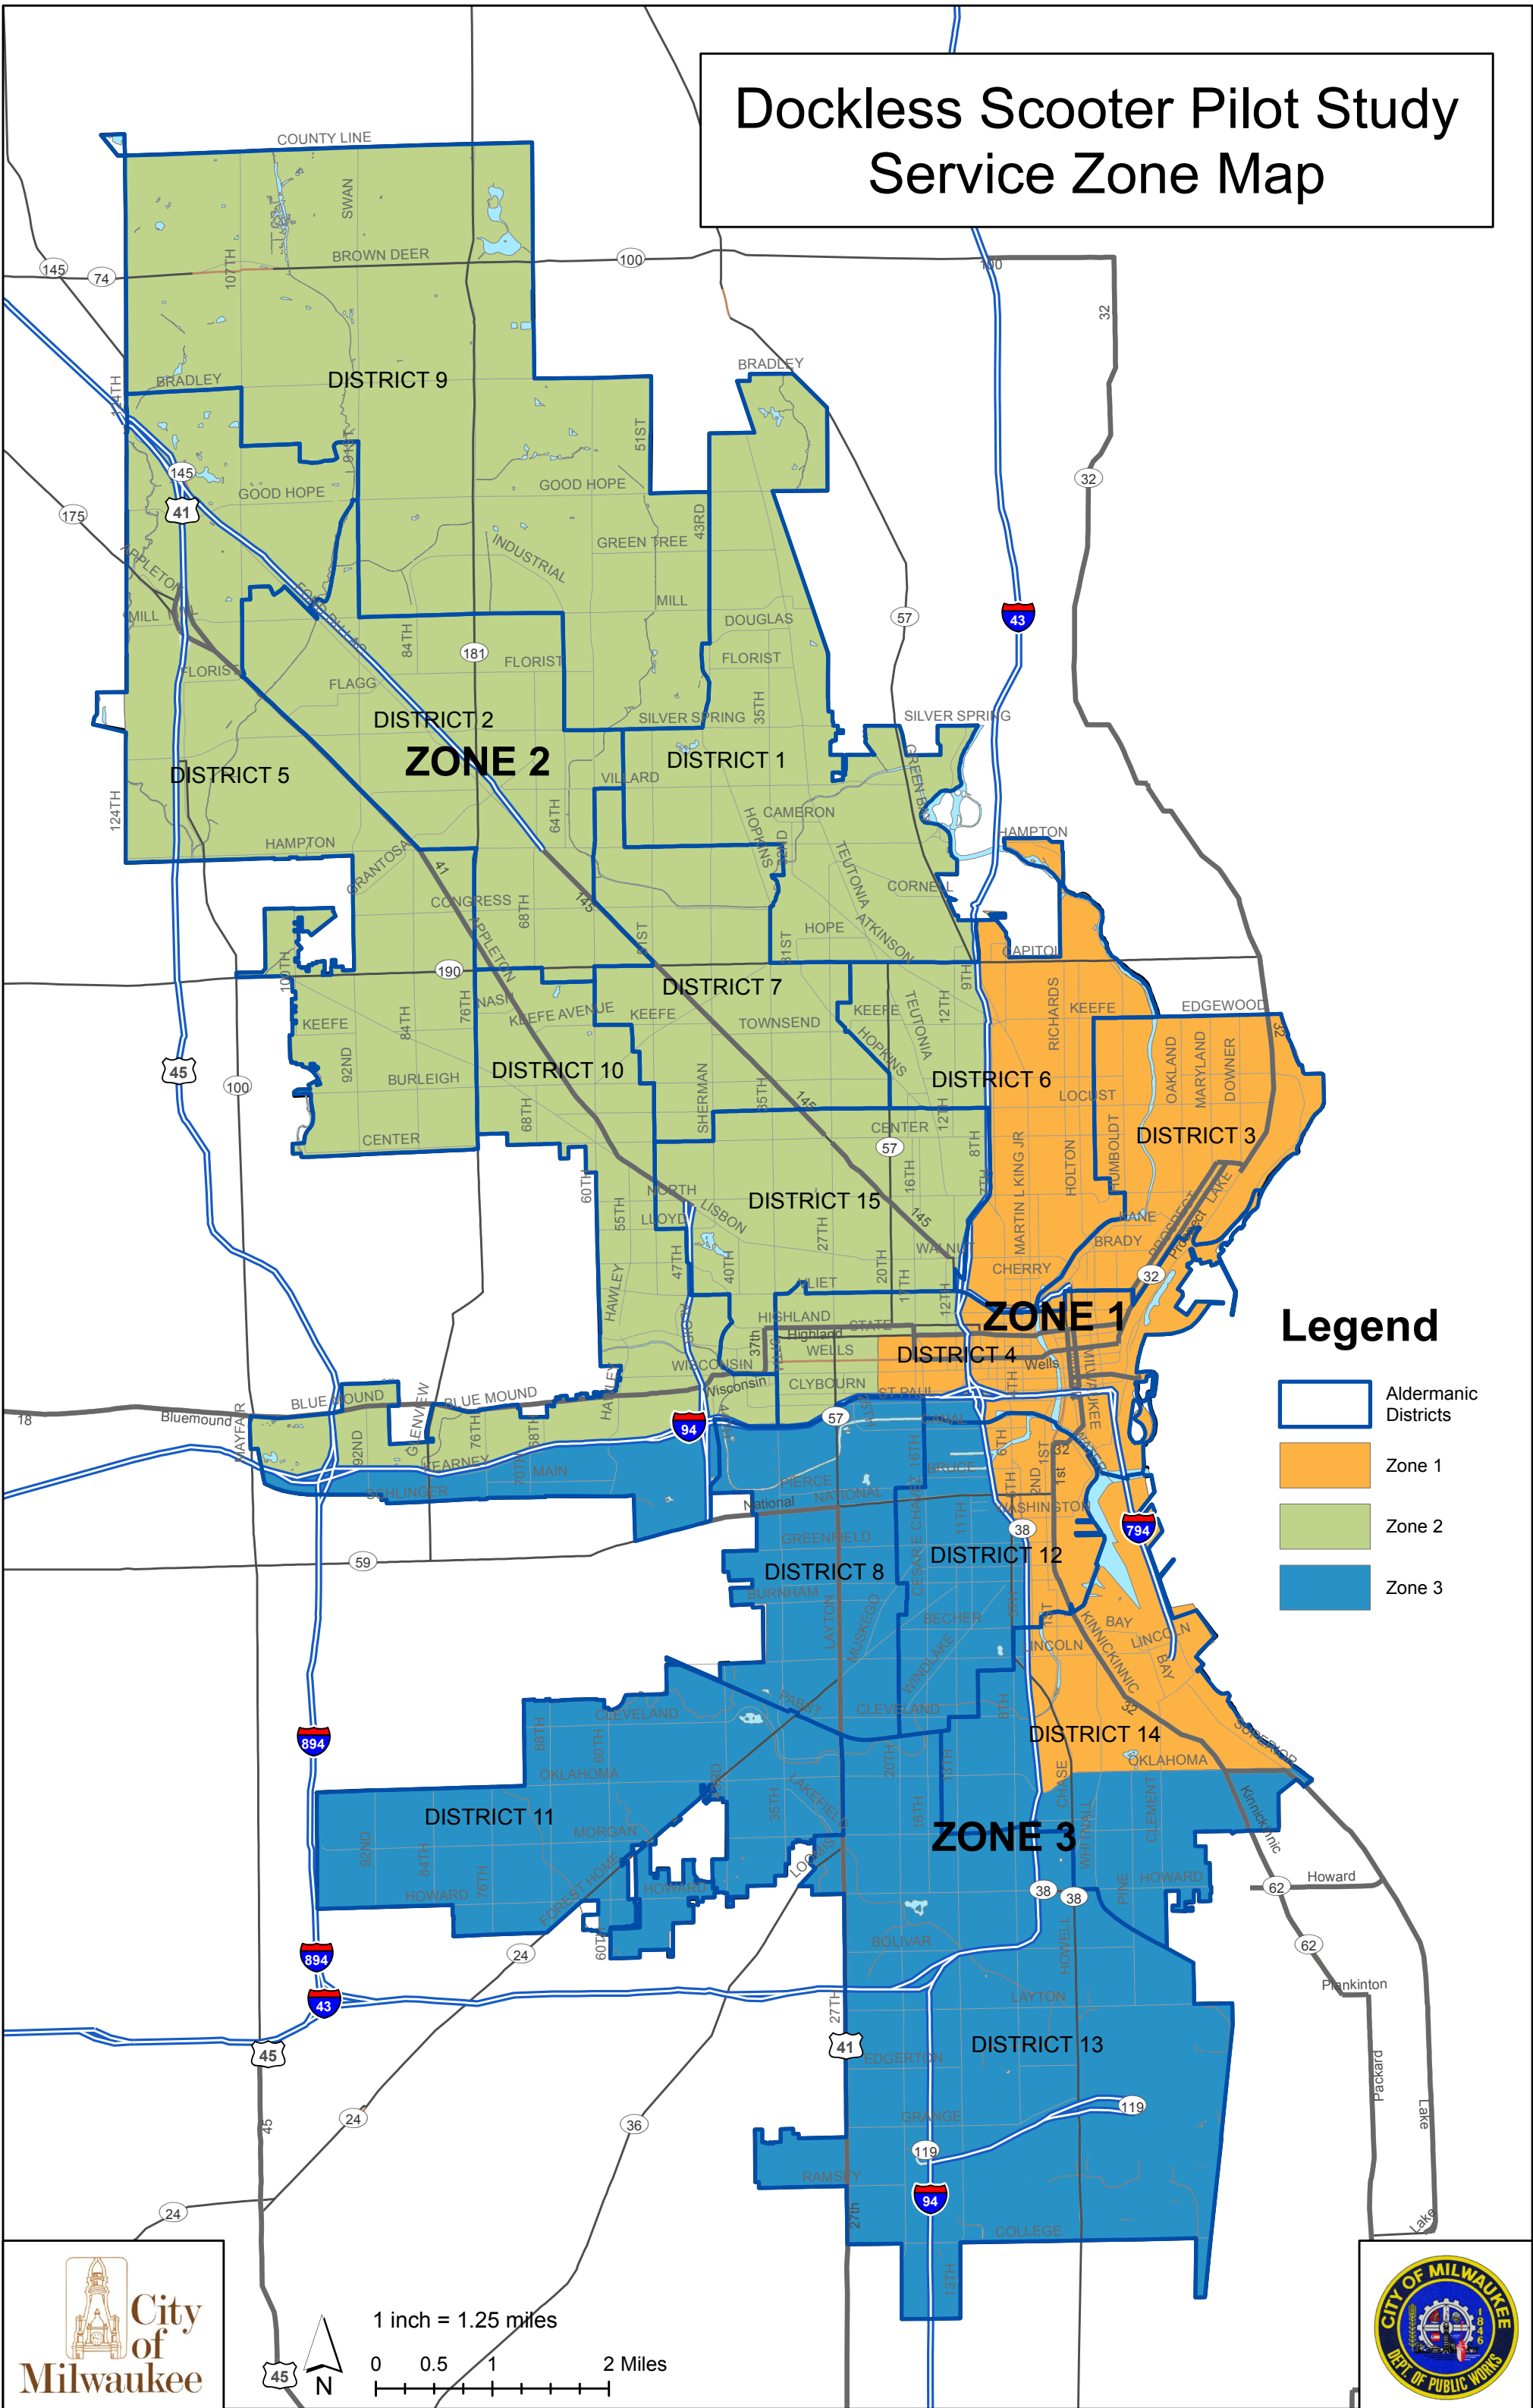

Dockless Scooter Pilot Study Service Zone Map

Legend

-  Aldermanic Districts
-  Zone 1
-  Zone 2
-  Zone 3

1 inch = 1.25 miles
 0 0.5 1 2 Miles