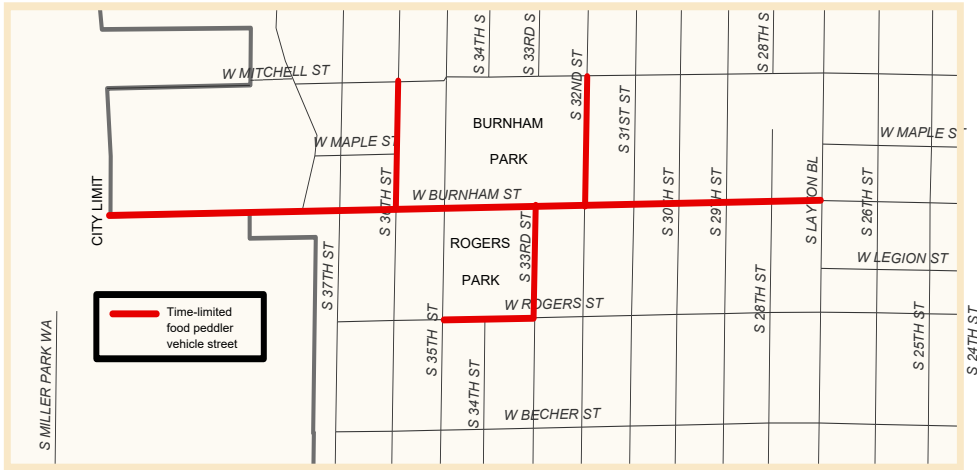

Type 1, Time-Limited Zone

Type 1, or Time-limited zone is a specific area currently located at Burnham Park exclusively for food peddler vehicle operation by permit only not to exceed 6 hours in a 12-hour period or selling food between 1:00–6:00 a.m. Visit milwaukee.gov/foodtrucks for information about applying.

City of Milwaukee Burnham Type 1
Time-Limited Food Peddler Vehicle Zone
(Common Council File No. 241240)

Type 2, Density-Limited Zone

Type 2, or Density-limited zone is an area currently located at Burnham Park exclusively for food peddler vehicle operation by permit only. Visit milwaukee.gov/foodtrucks for information about applying.

- 1. El Tapatio**
- 2. Tacos el Fogoncito Mixe**
- 3. Birrieria la Tia Juana**

City of Milwaukee Burnham Type 1 & 2 Limited Food Peddler Vehicle Zone Permitted Spaces (Common Council File No. 241240)

1. JC King Tortas
2. Mexicano Express
3. Isa's Ice Cream
4. El Pastorcito Mixe
5. Taqueria la Brazita
6. Tacos El Charrito

1. Taqueria el Tizne
2. Ya Llegaras Food
3. Flautas y Chilaquiles Los Villa
4. Don Chetos Taqueria
5. Taqueria El Mexicano
6. Super Taqueria Don Pancho