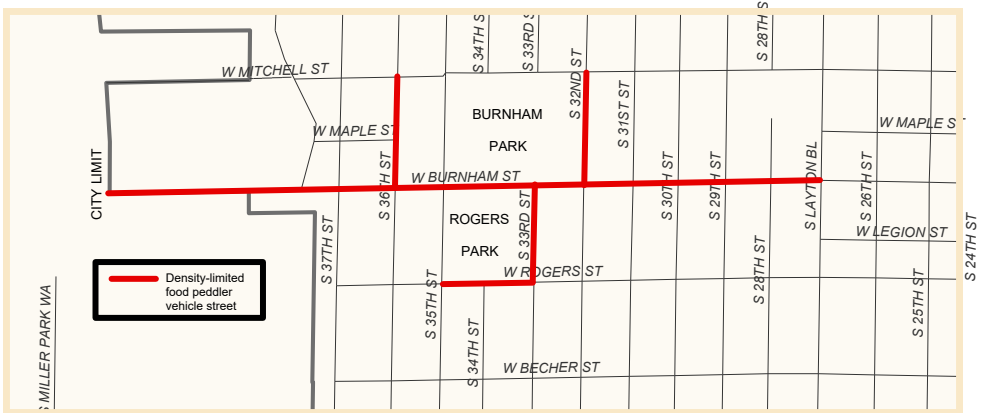

Type 1, Time-Limited Zone

Type 1, or Time-limited zone is a specific area currently located at Burnham Park exclusively for food peddler vehicle operation by permit only not to exceed 6 hours in a 12-hour period or selling food between 1:00–6:00 a.m. Visit milwaukee.gov/foodtrucks for information about applying.

City of Milwaukee Burnham Type 1
Time-Limited Food Peddler Vehicle Zone
(Common Council File No. 241240)

Type 2, Density-Limited Zone

Type 2, or Density-limited zone is an area currently located at Burnham Park exclusively for food peddler vehicle operation by permit only. Visit milwaukee.gov/foodtrucks for information about applying.

- 1. El Tapatio**
- 2. Tacos el Fogoncito Mixe**
- 3. Birrieria la Tia Juana**

City of Milwaukee Burnham Type 1 & 2 Limited Food Peddler Vehicle Zone Permitted Spaces (Common Council File No. 241240)

1. JC King Tortas
2. Mexicano Express
3. Isa's Ice Cream
4. El Pastorcito Mixe
5. Taqueria la Brazita
6. Tacos El Charrito

1. Taqueria el Tizne
2. Ya Llegaras Food
3. Flautas y Chilaquiles Los Villa
4. Don Chetos Taqueria
5. Taqueria El Mexicano
6. Super Taqueria Don Pancho