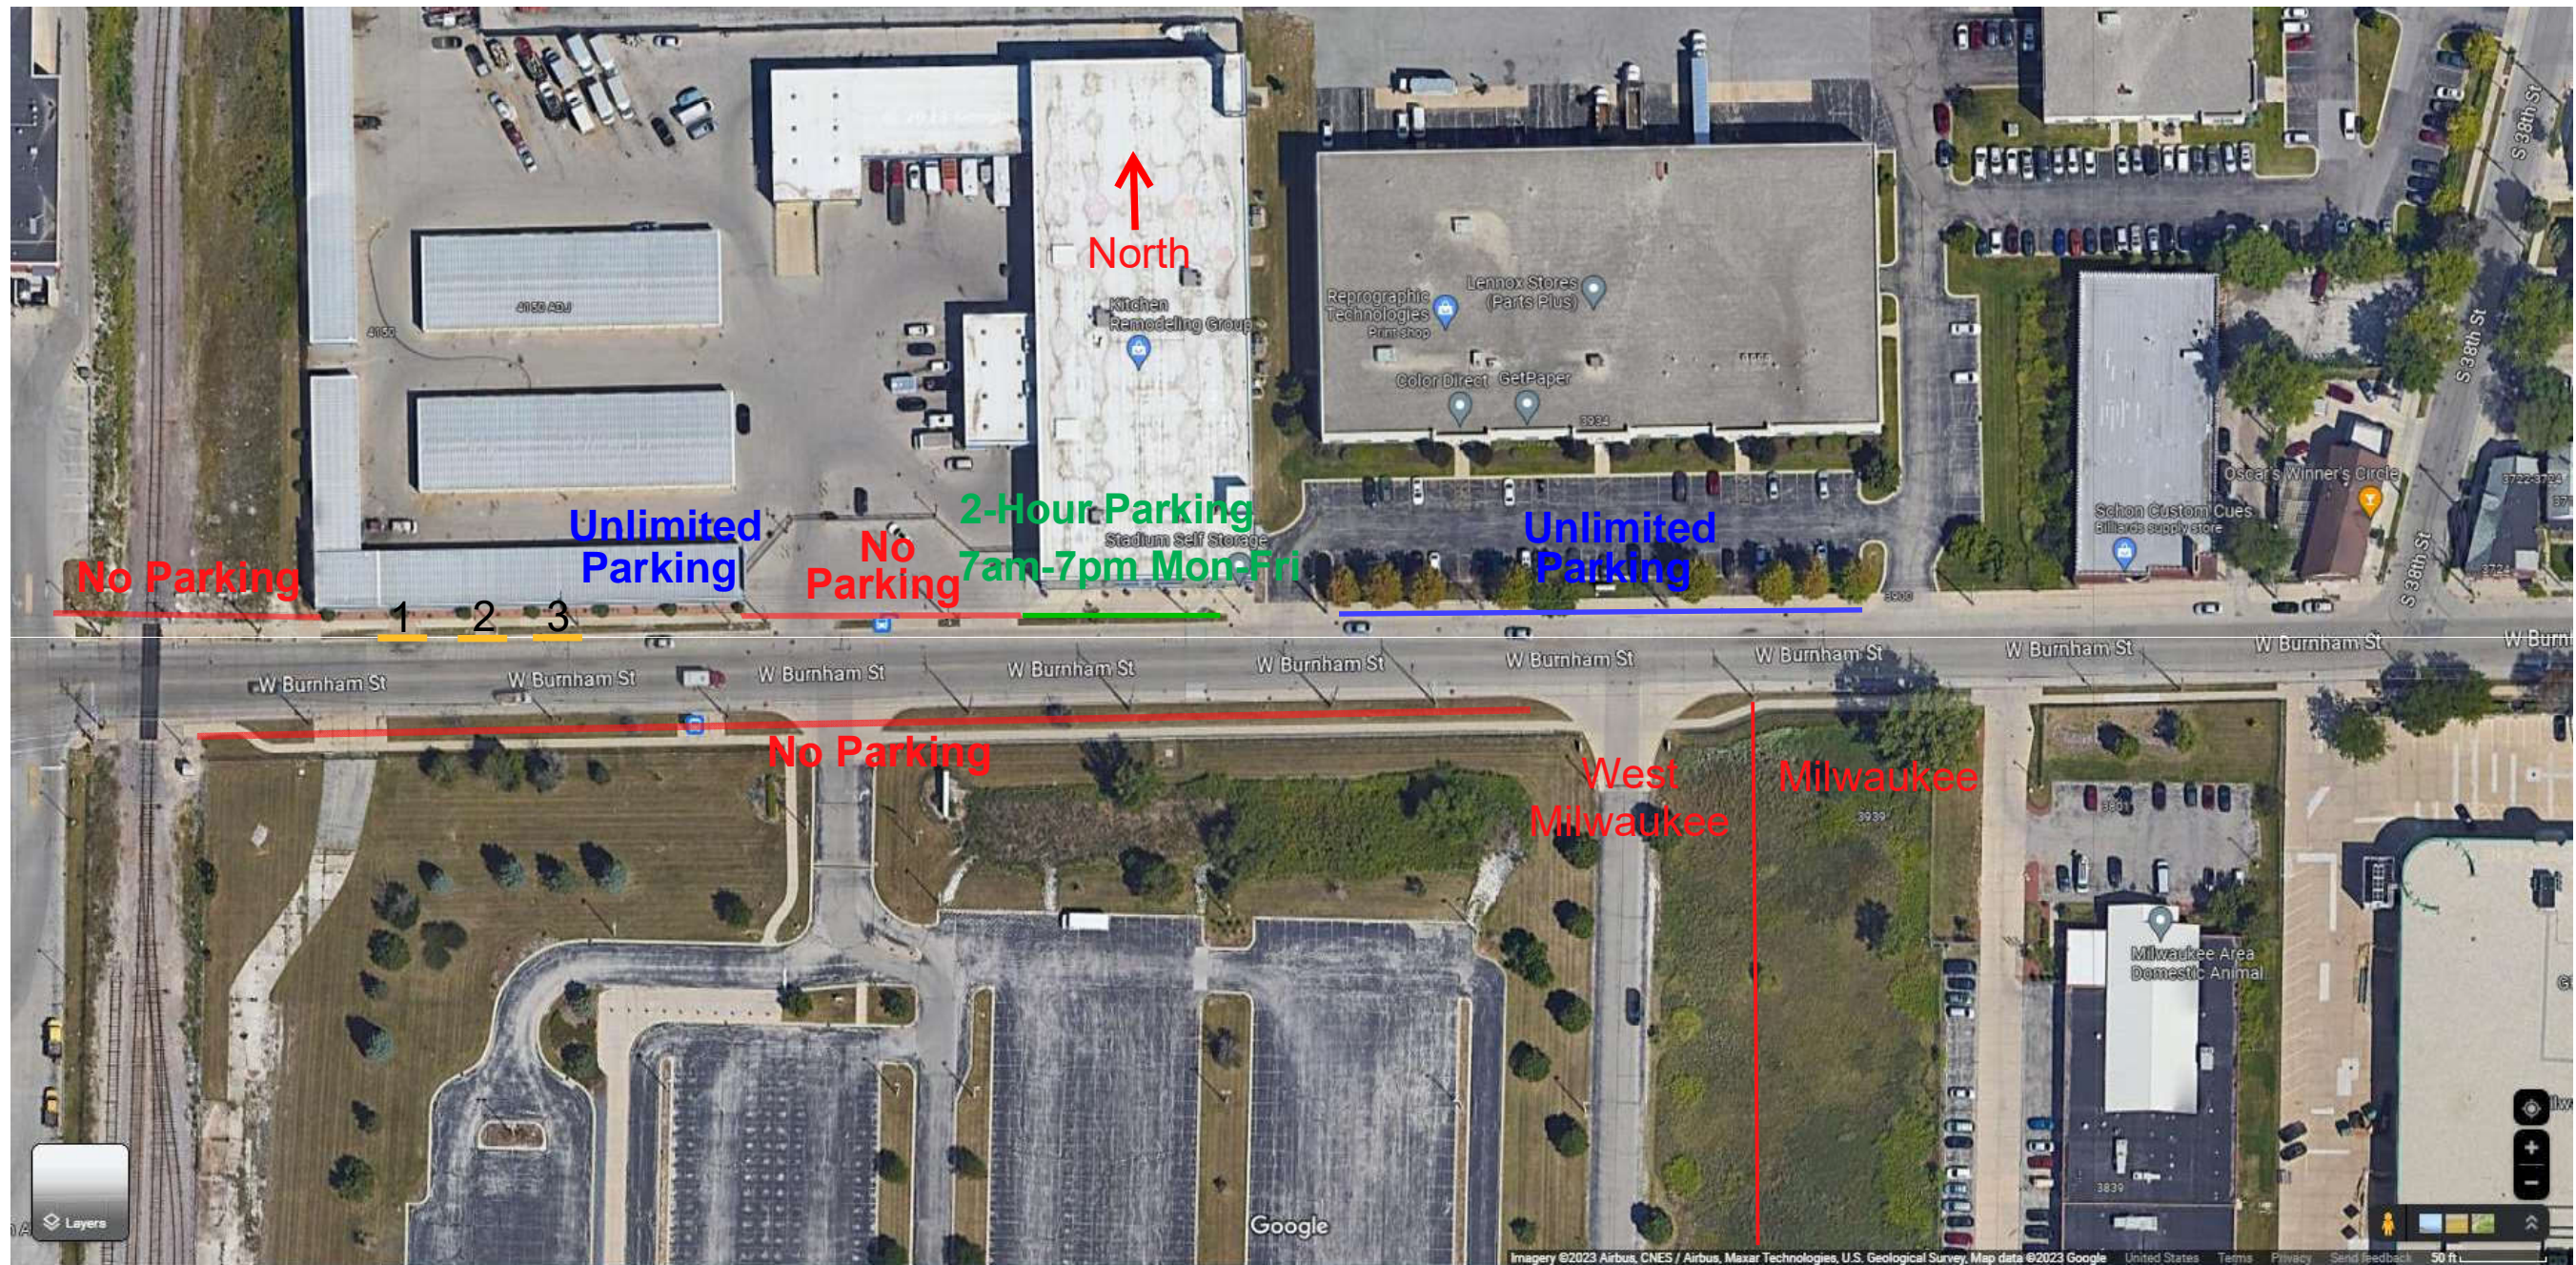

**City of Milwaukee Burnham Type 2
Density-Limited Food Peddler Vehicle Zone**
(Common Council File No. 241240)

**City of Milwaukee Burnham Type 1 & 2 Limited Food Peddler Vehicle Zone Permitted Spaces
(Common Council File No. 241240)**

1. **1. El Tapatio**
2. **2. Tacos el Fogoncito Mixe**
3. **3. Birrieria la Tia Juana**