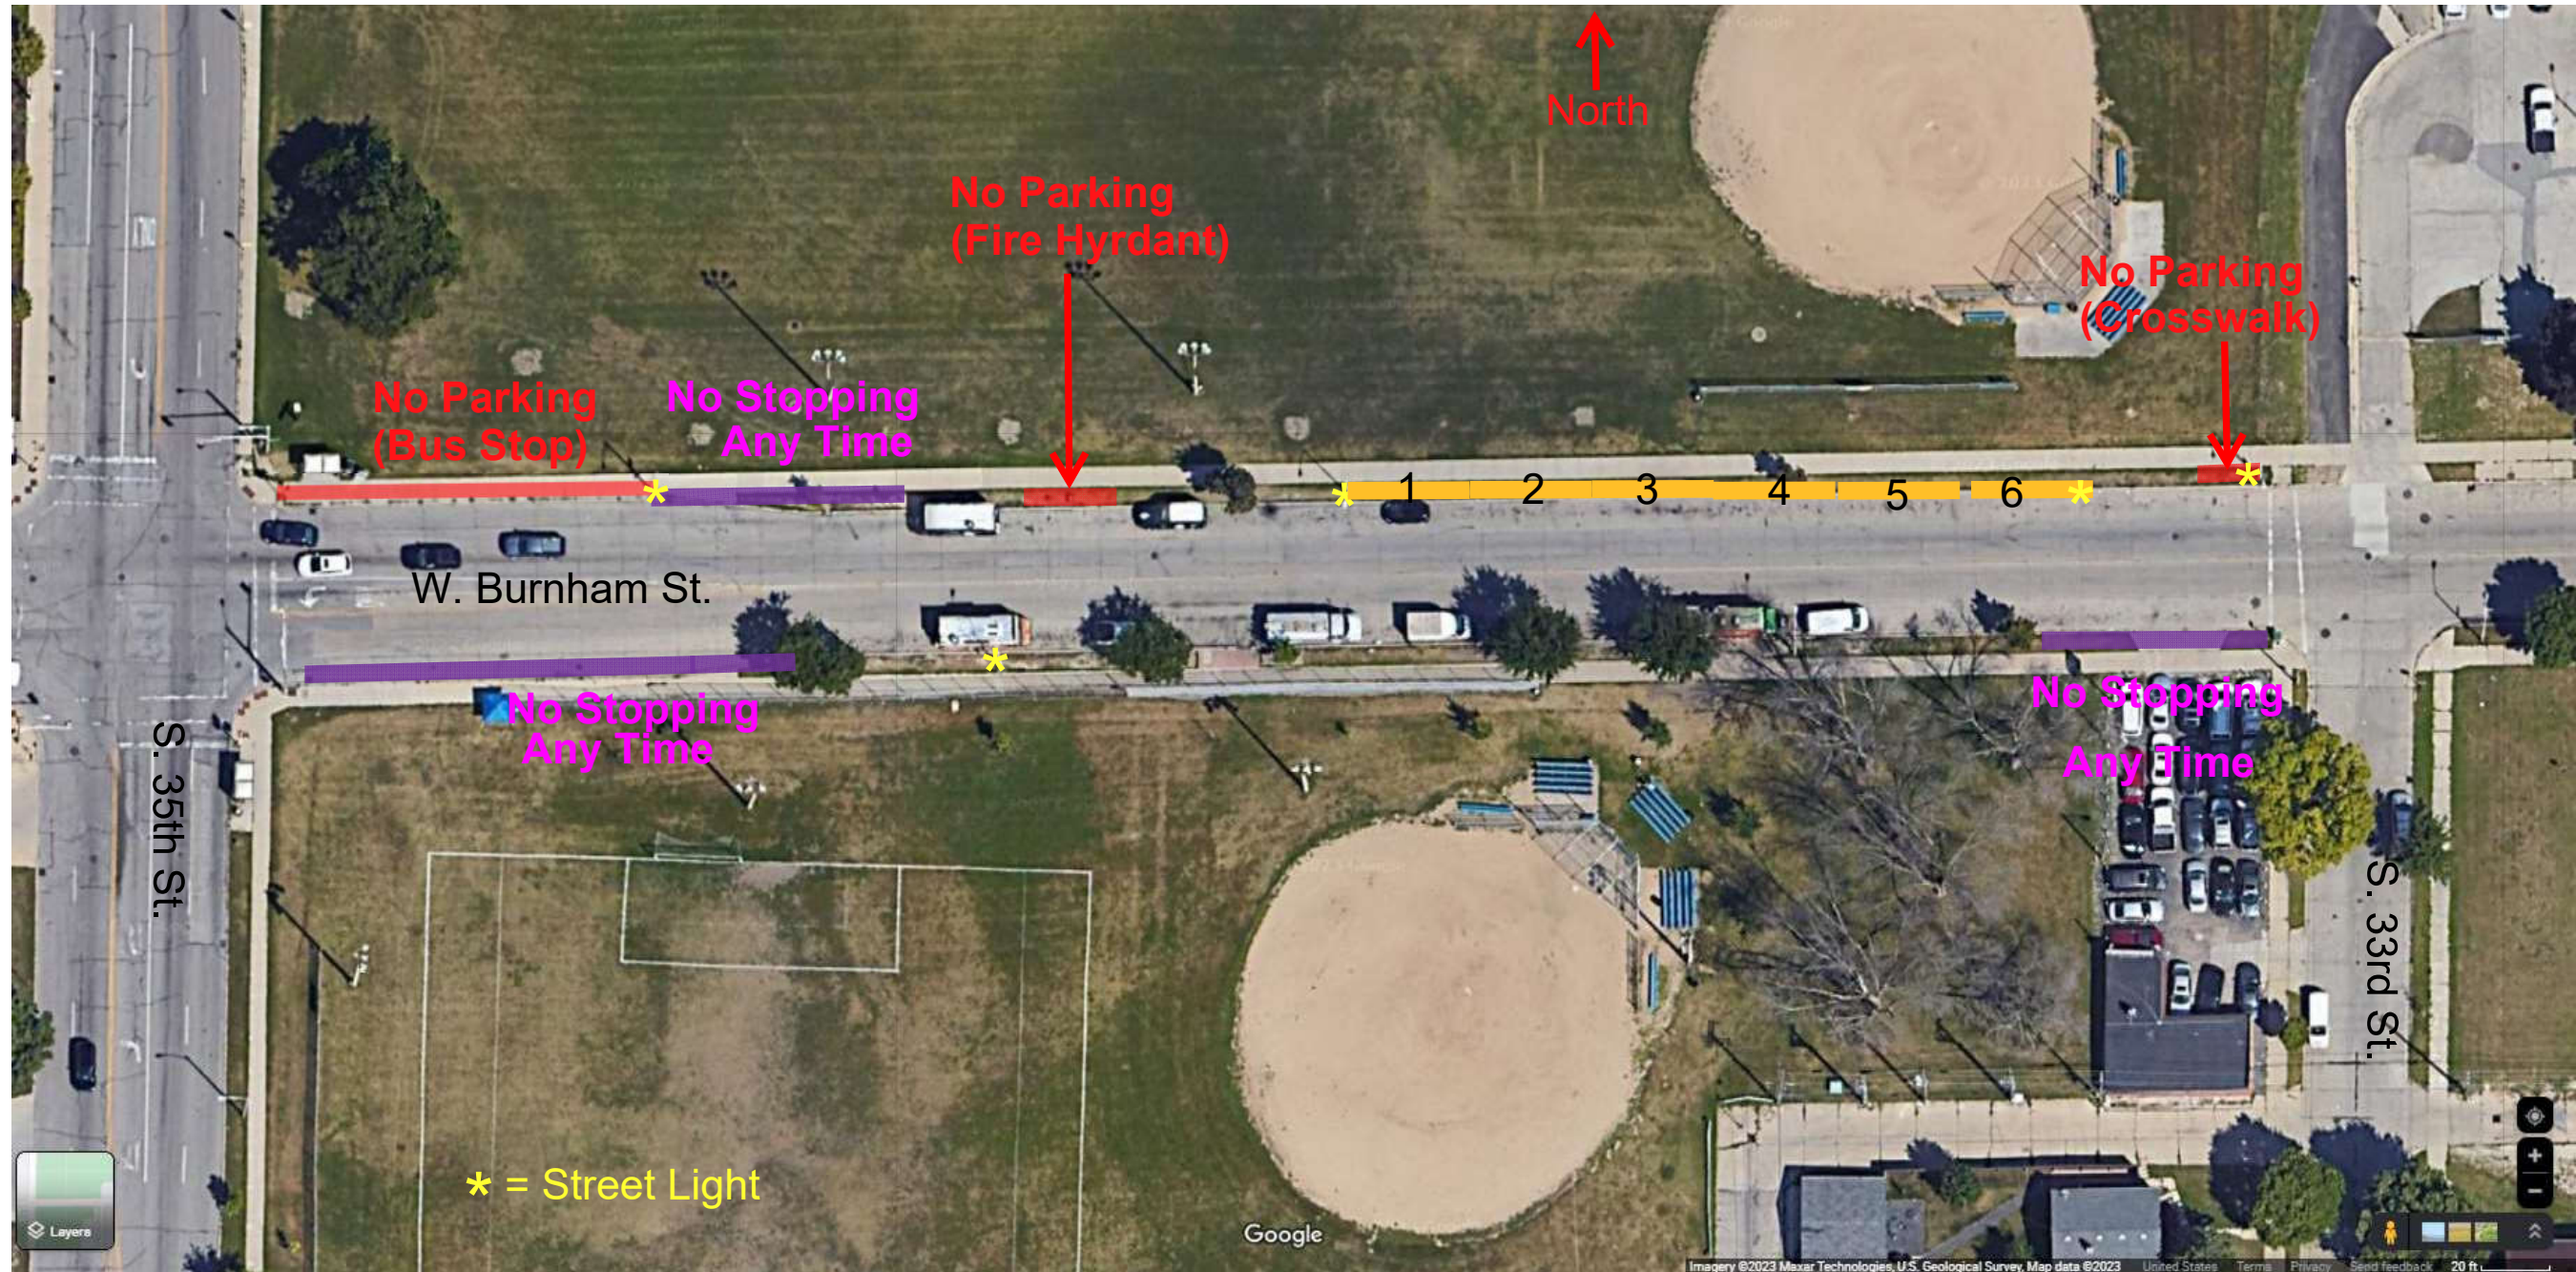

Type 1, Time-Limited Zone

Type 1, or Time-limited zone is a specific area currently located at Burnham Park exclusively for food peddler vehicle operation by permit only not to exceed 6 hours in a 12-hour period or selling food between 1:00–6:00 a.m. Visit milwaukee.gov/foodtrucks for information about applying.

City of Milwaukee Burnham Type 1
Time-Limited Food Peddler Vehicle Zone
(Common Council File No. 241240)

Type 2, Density-Limited Zone

Type 2, or Density-limited zone is an area currently located at Burnham Park exclusively for food peddler vehicle operation by permit only. Visit milwaukee.gov/foodtrucks for information about applying.

- 1. El Tapatio**
- 2. Tacos el Fogoncito Mixe**
- 3. Birrieria la Tia Juana**

City of Milwaukee Burnham Type 1 & 2 Limited Food Peddler Vehicle Zone Permitted Spaces (Common Council File No. 241240)

1. JC King Tortas
2. Mexicano Express
3. Isa's Ice Cream
4. El Pastorcito Mixe
5. Taqueria la Brazita
6. Tacos El Charrito

1. Taqueria el Tizne
2. Ya Llegaras Food
3. Flautas y Chilaquiles Los Villa
4. Don Chetos Taqueria
5. Taqueria El Mexicano
6. Super Taqueria Don Pancho