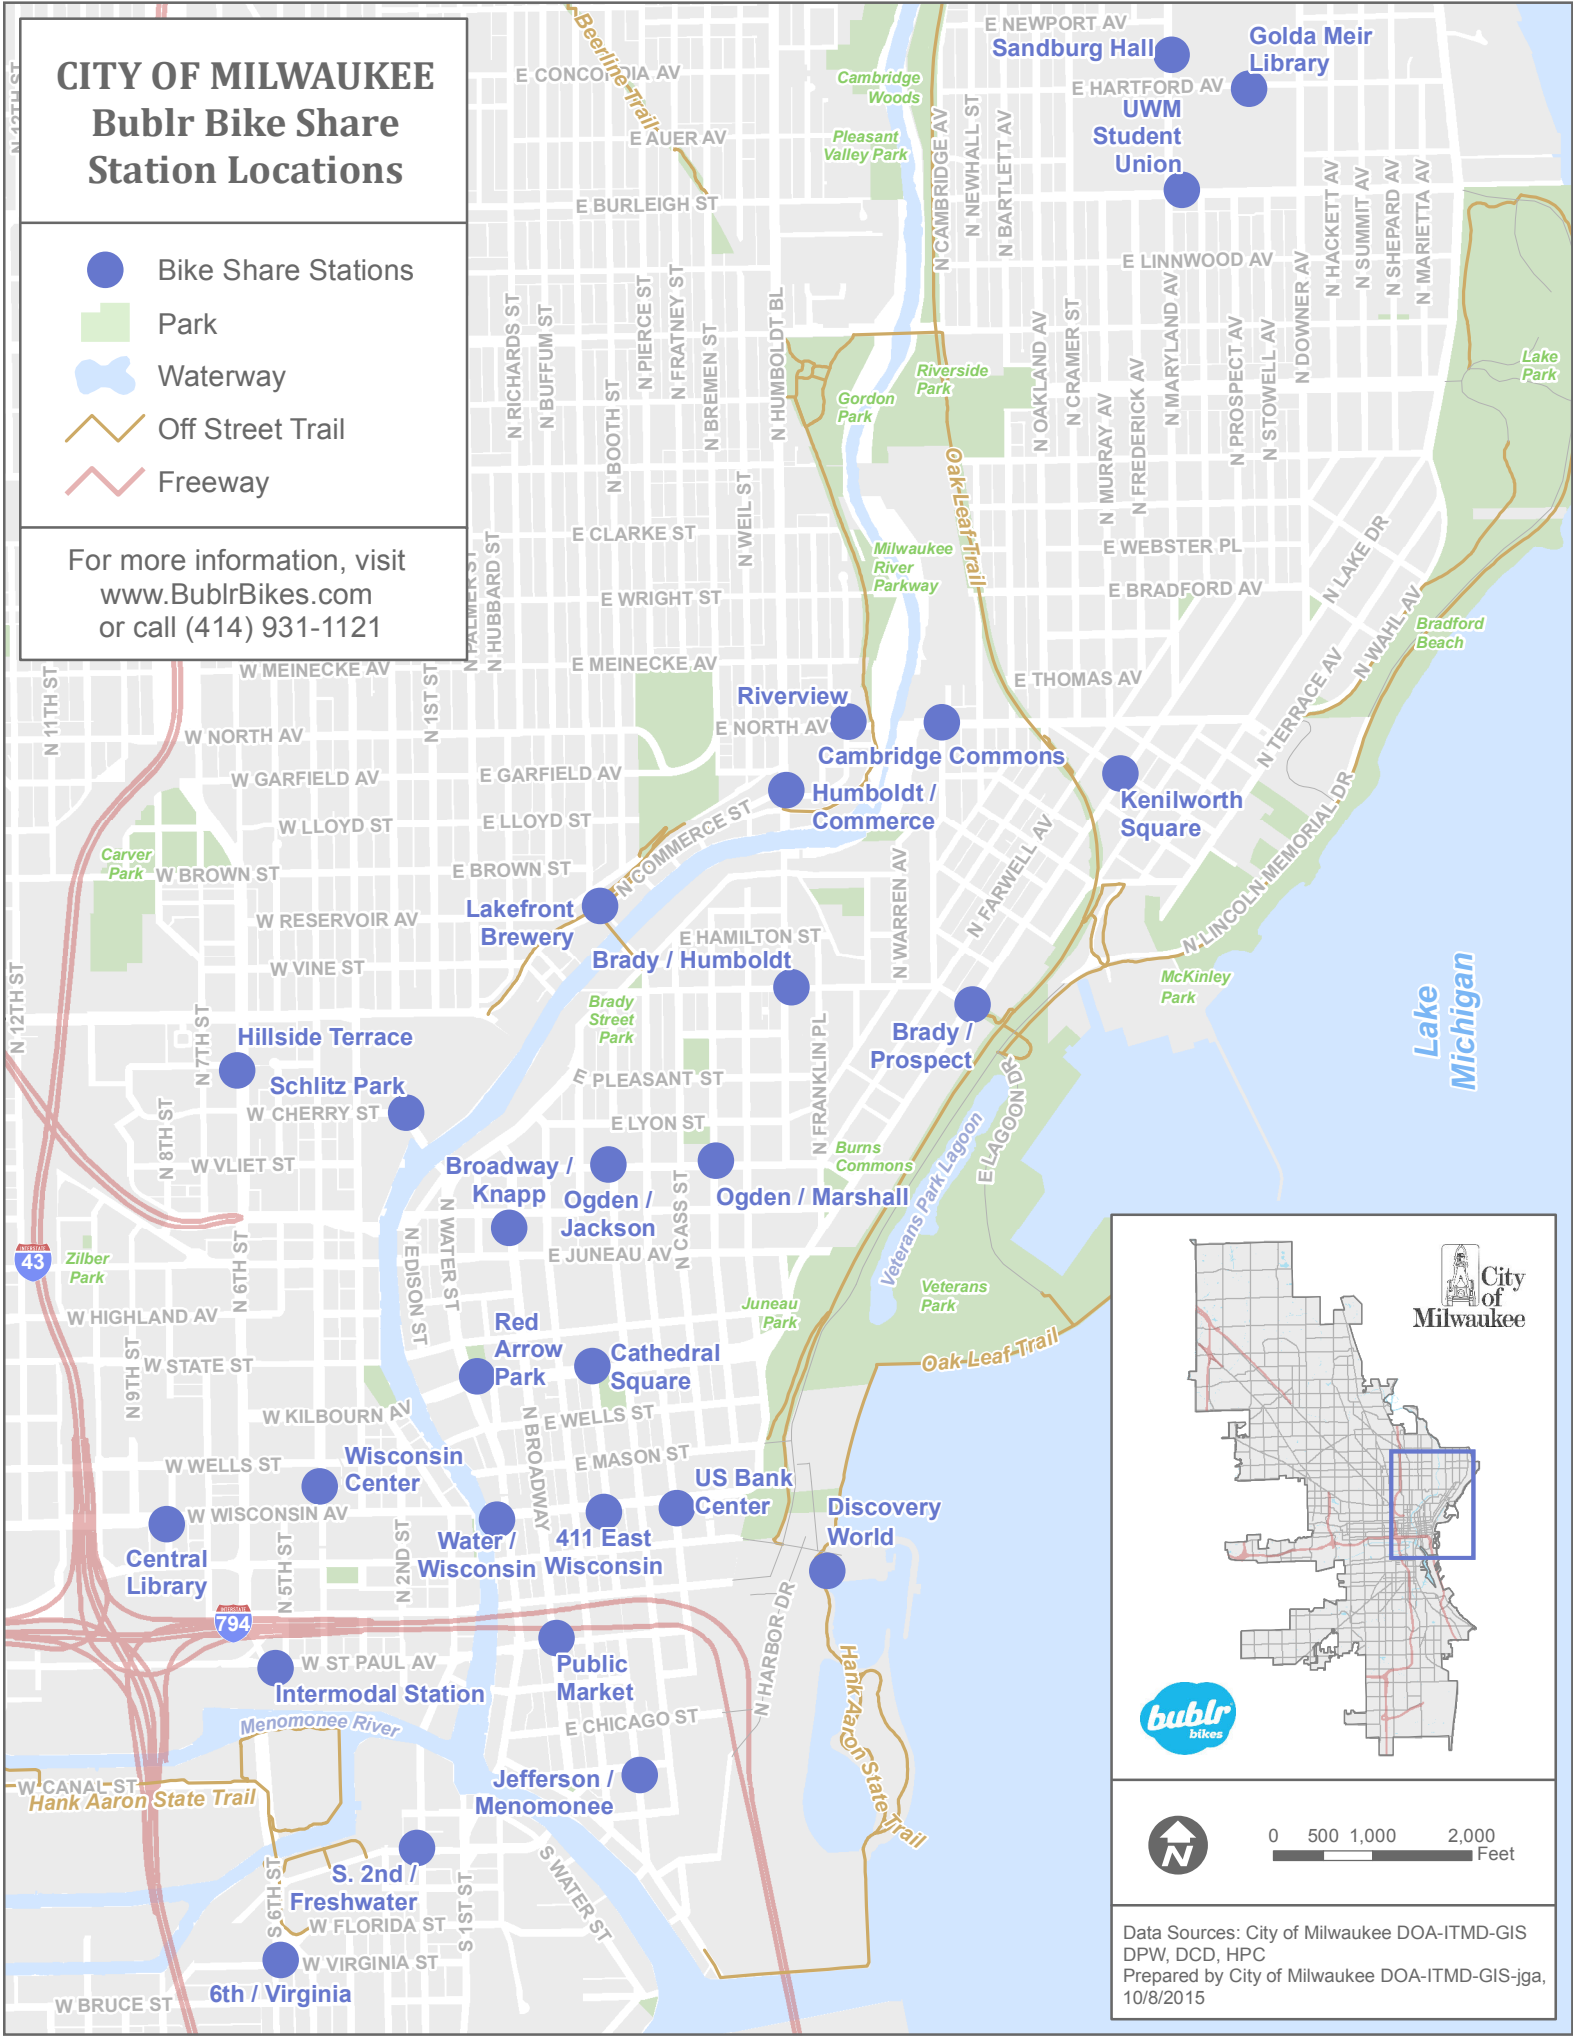

CITY OF MILWAUKEE

BublR Bike Share Station Locations

-  Bike Share Stations
-  Park
-  Waterway
-  Off Street Trail
-  Freeway

For more information, visit www.BublRBikes.com or call (414) 931-1121

0 500 1,000 2,000 Feet

Data Sources: City of Milwaukee DOA-ITMD-GIS DPW, DCD, HPC
 Prepared by City of Milwaukee DOA-ITMD-GIS-jga, 10/8/2015