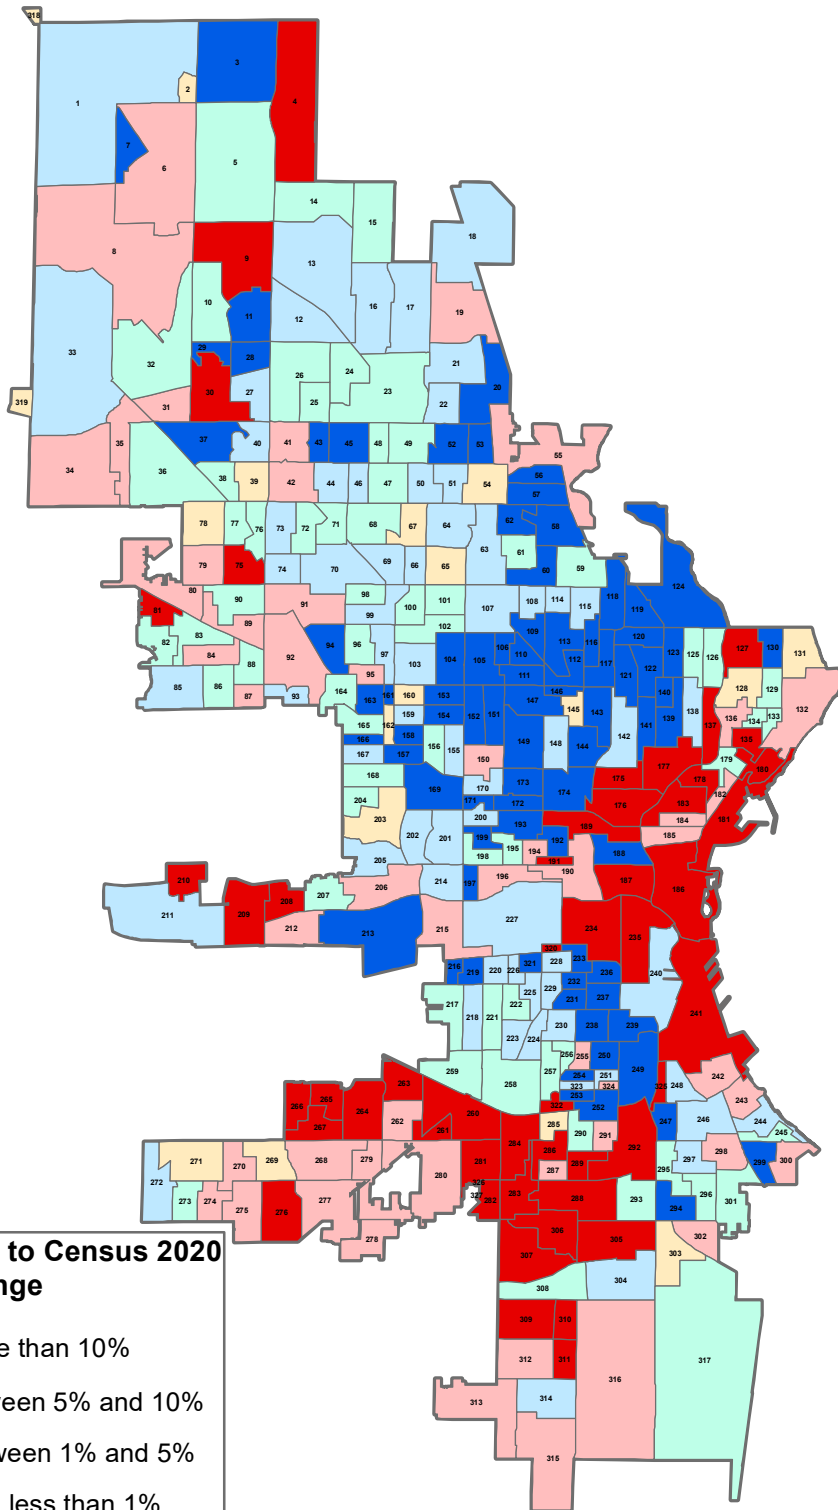

Population Change By Ward

Census 2010 to Census 2020 Percent Change

- Lost more than 10%
- Lost between 5% and 10%
- Lost between 1% and 5%
- Changed less than 1%
- Gained between 1% and 5%
- Gained more than 5%