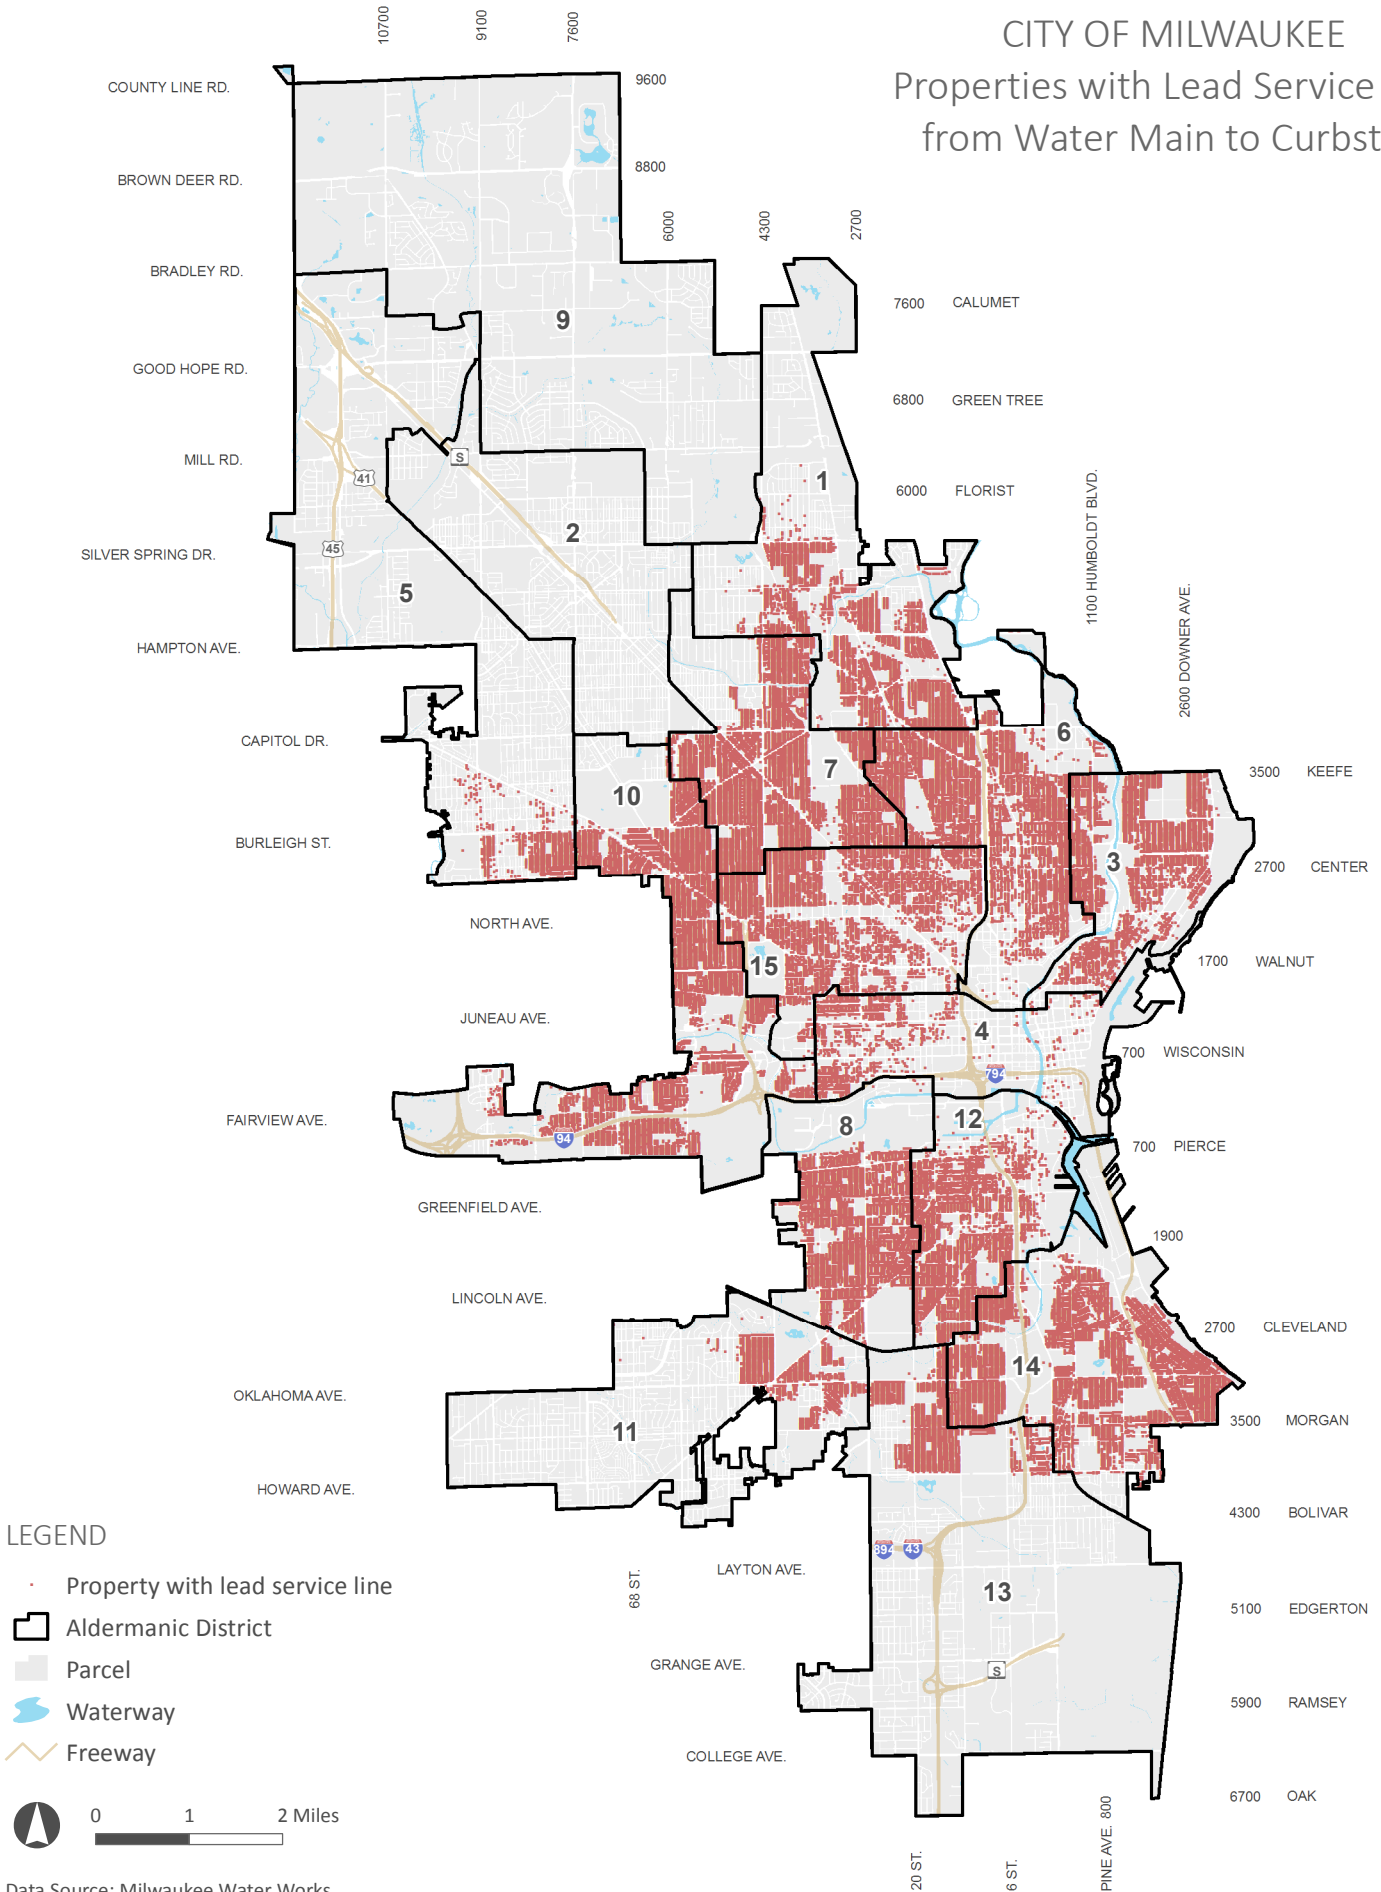

CITY OF MILWAUKEE

Properties with Lead Service Line from Water Main to Curbstop

Data Source: Milwaukee Water Works
 Prepared by City of Milwaukee DOA-BMD-kqp, 05/31/2016