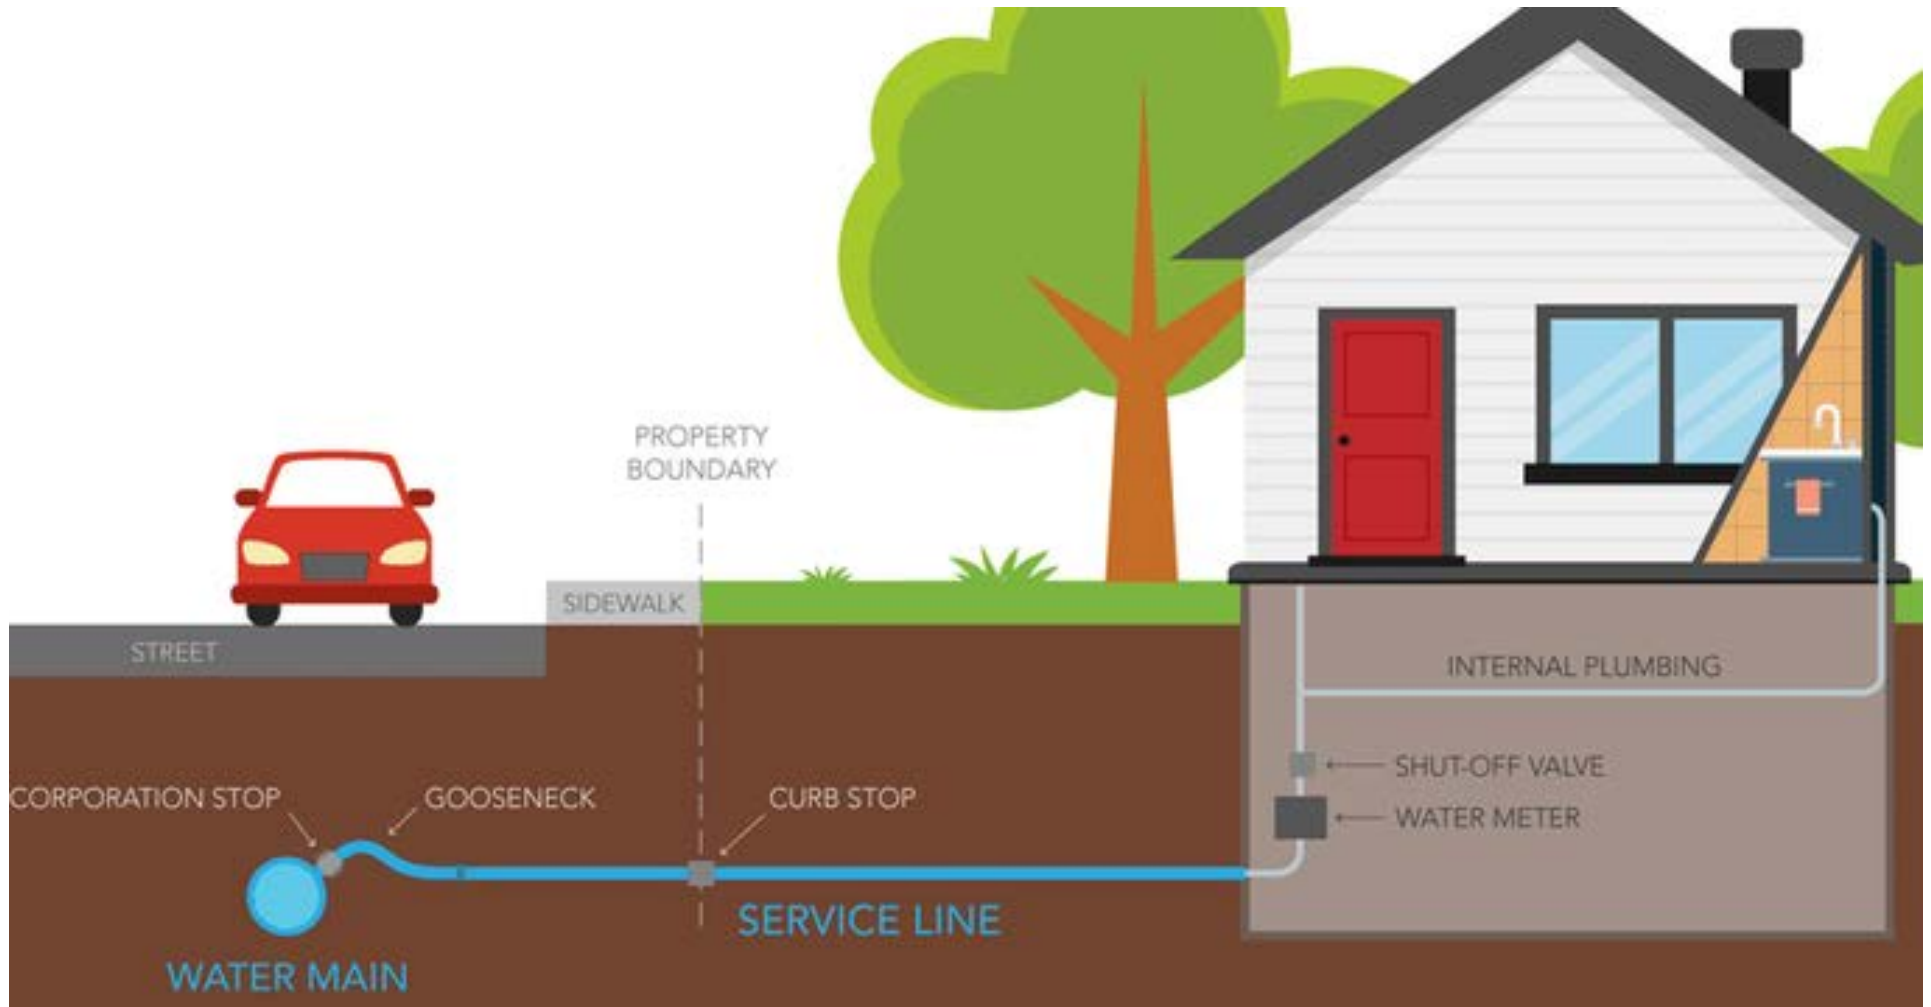

Milwaukee *Water Works*

The Water Service Line is owned
by the utility and the property owner

MWW owns the section from the water main to the curb stop>

<The section from the curb stop to the meter belongs to the property owner