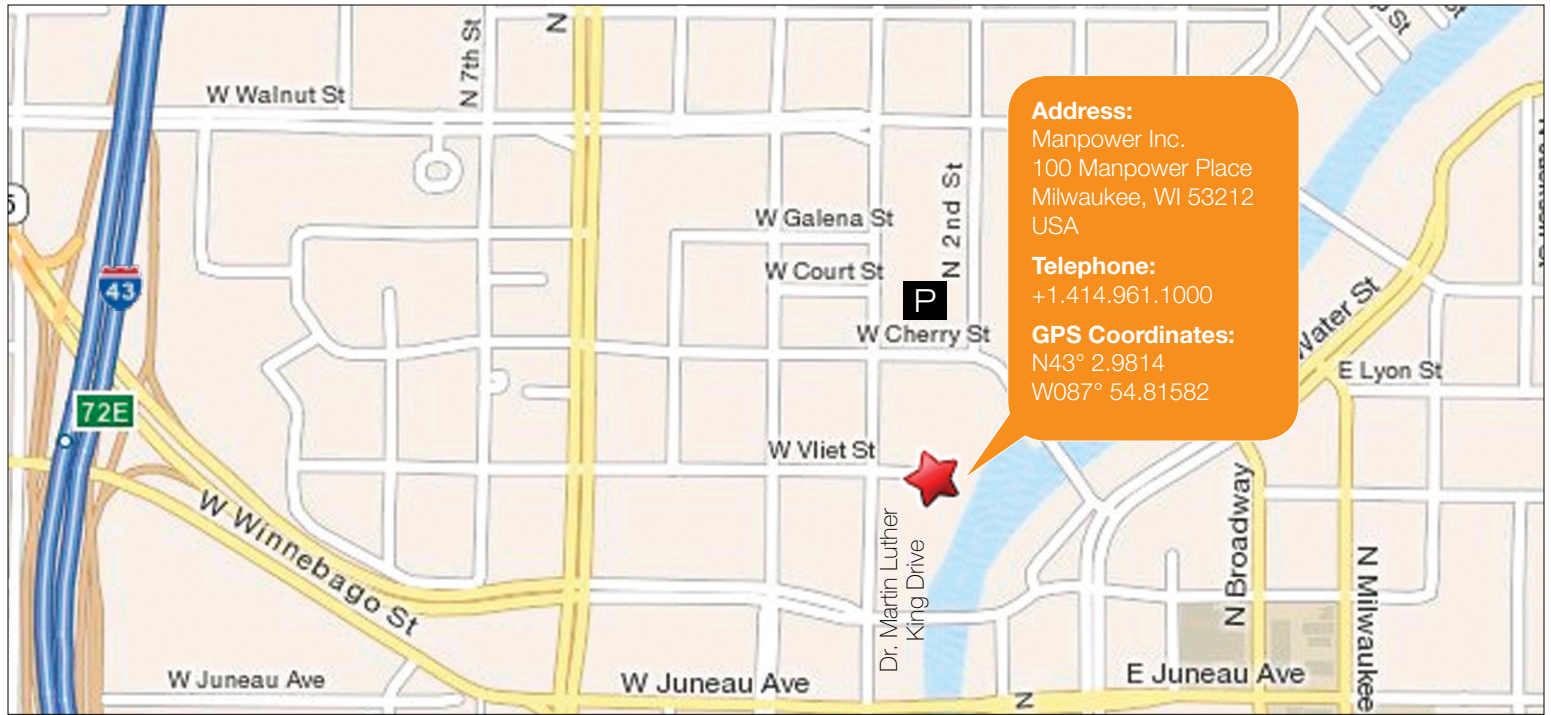

Manpower World Headquarters Driving Directions

From the north

- 1) Take I-43 south to downtown Milwaukee.
- 2) Take the McKinley Ave. exit and proceed on McKinley Ave. heading east.
- 3) Turn left onto north Dr. Martin Luther King Drive and proceed to Cherry Street.
- 4) Turn right on Cherry Street.
- 5) Visitor parking is located on the 1st level of the parking structure located at the northeast corner of Dr. Martin Luther King Drive and Cherry Street. Enter the structure off of Cherry Street.

From the south

- 1) Drive I-94 west / US-41 north to downtown Milwaukee.
- 2) Take the I-43 north exit and merge onto I-43 north.
- 3) Take the McKinley Ave. exit and proceed on McKinley Ave. heading east.
- 4) Turn left onto north Dr. Martin Luther King Drive and proceed to Cherry Street.
- 5) Visitor parking is located on the 1st level of the parking structure located at the northeast corner of Dr. Martin Luther King Drive and Cherry Street. Enter the structure off of Cherry Street.

Parking Instructions

Visitor parking is located on the first level of the parking structure located at the northeast corner of Dr. Martin Luther King Drive and Cherry Street. Turn east off of Dr. Martin Luther King Drive onto Cherry Street to enter the parking structure. If visitor parking is full, enter the parking structure through the west entrance located on Dr. Martin Luther King Drive. Event parking will be located straight up the ramp, through the gate and on the 3rd-7th level of the parking structure. Enter Manpower World Headquarters from the main entrance that faces the river. Our Ambassadors will be there to greet you. Please do not enter the building on Cherry Street.